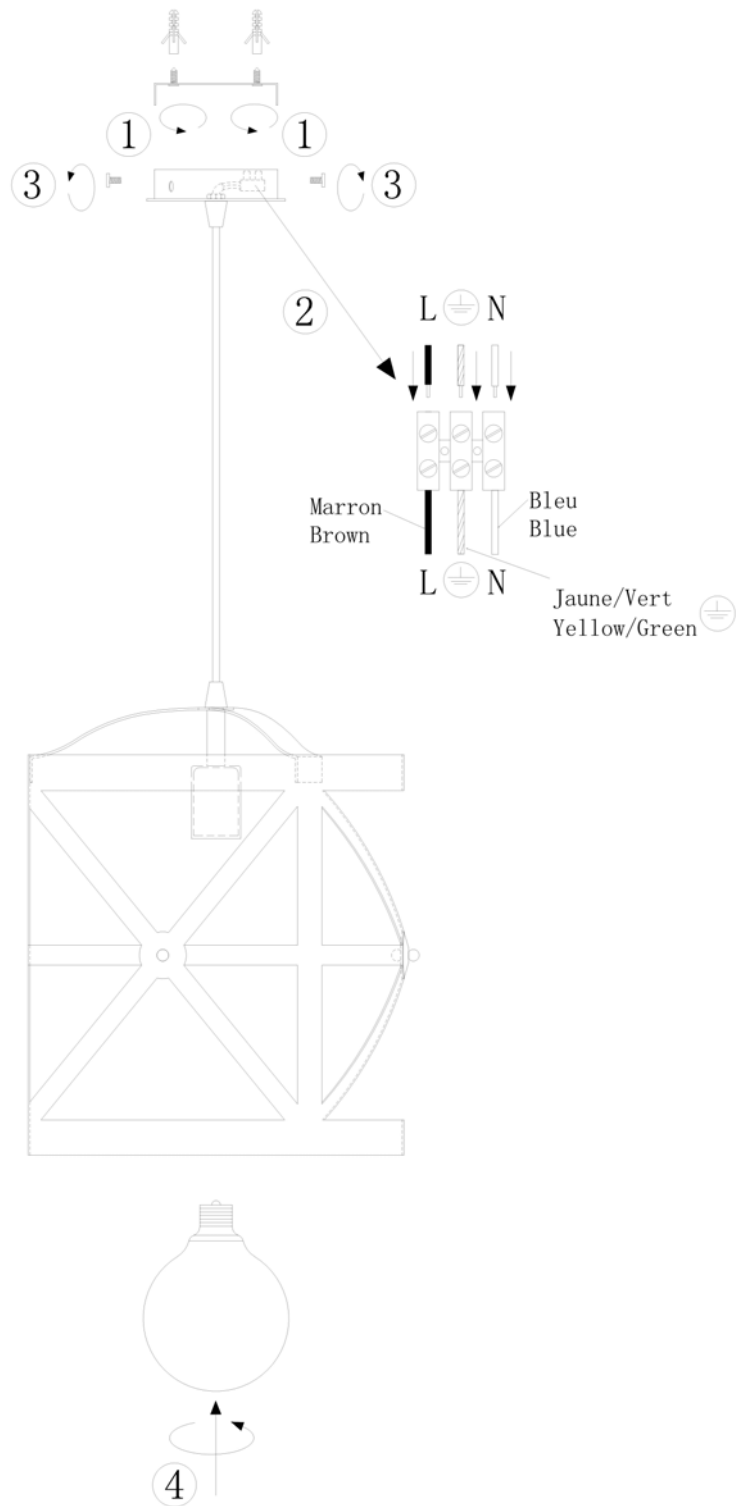

Line drawing of the item (with outline dimensions)

Item number: 31378/32/15

Installation drawing (the same as it in its instruction manual)

Technical details

materials used:	Steel	
color:	15	Iron grey
dimmable and how is the fixture dimmable:		
size:	Height:	152cm
	Length:	
	Width:	D32CM
	Net Weight:	2kgs
power requirements:	220-240V~50HZ	
bulb type and maximum Wattage:	E27	Max.60w
number of bulbs:	1XE27	
IP degree:	IP20	