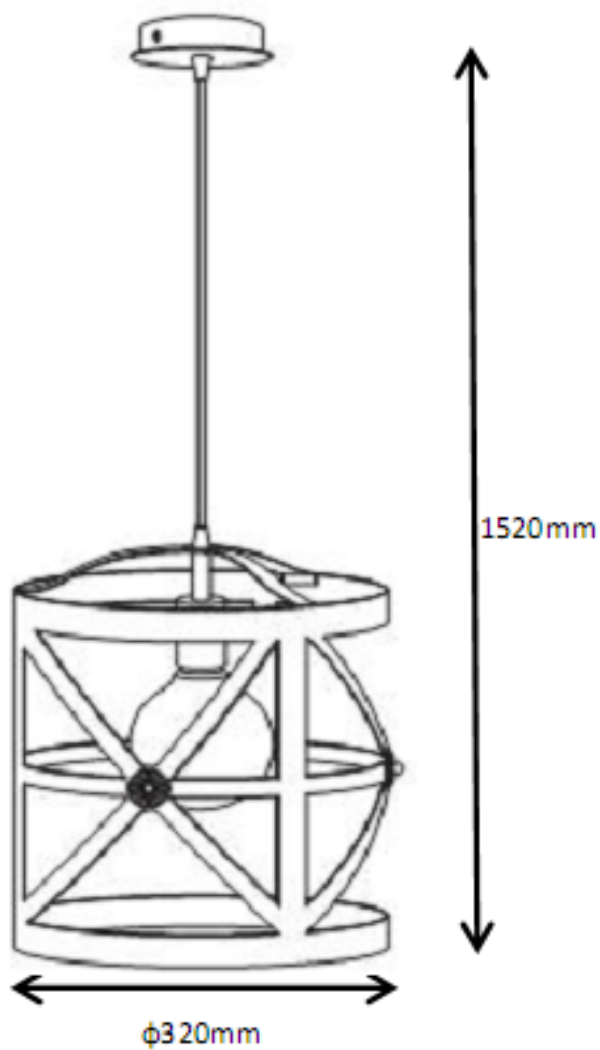

Line drawing of the item (with outline dimensions)

Item number: 31378/32/15

Installation drawing (the same as it in its instruction manual)

Technical details

materials used:	Steel	
color:	15	Iron grey
dimmable and how is the fixture dimmable:		
size:	Height:	152cm
	Length:	
	Width:	D32CM
	Net Weight:	2kgs
power requirements:	220-240V~50HZ	
bulb type and maximum Wattage:	E27	Max.60w
number of bulbs:	1XE27	
IP degree:	IP20	