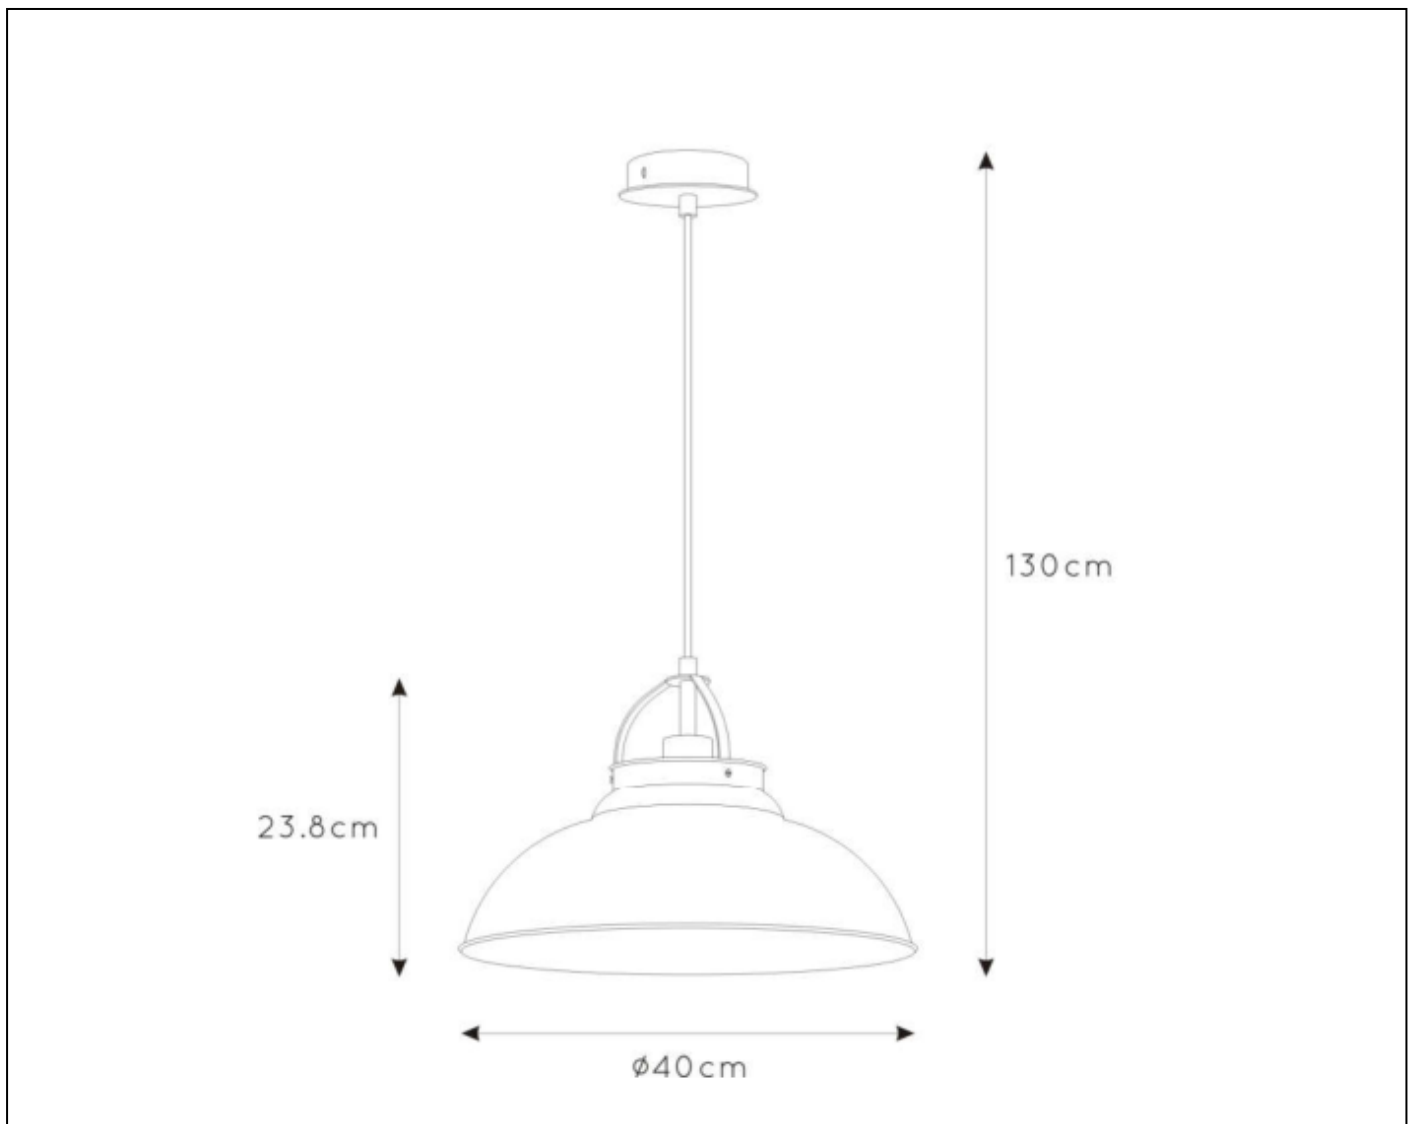

LUCIDE

TECHNICAL DRAWING & DIMENSIONS

HAMOIS

Item number :31348/01/15

EAN code :5411212312976

For more specifications, dimensions please visit

www.lucide.com