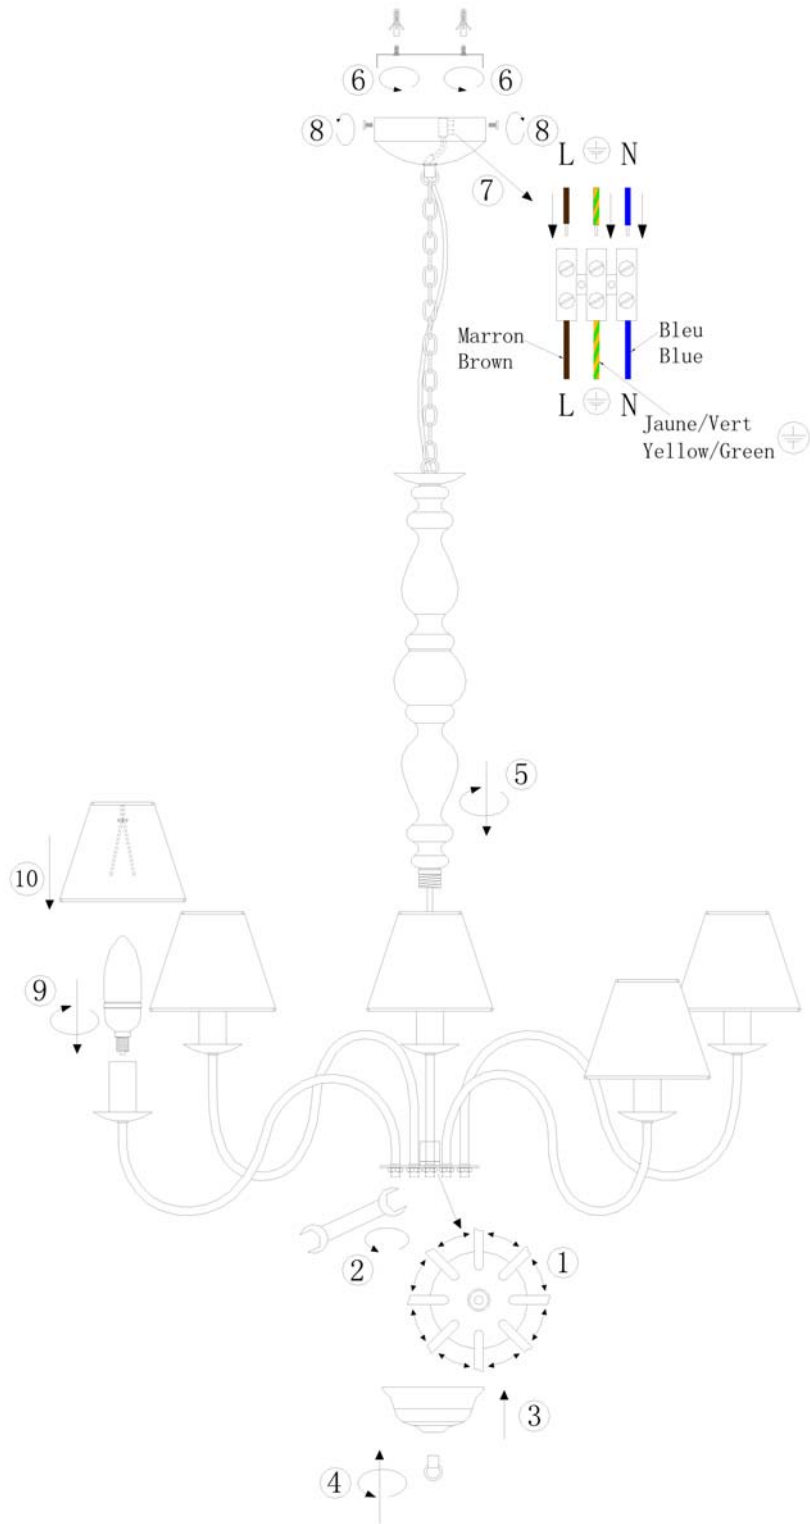

Line drawing of the item (with outline dimensions)

Item number: 31333/08/21

Installation drawing (the same as it in its instruction manual)

Technical details

materials used:	Steel+fabric	
color:	21	Antique white
dimmable and how is the fixture dimmable:		
size:	Height:	130cm
	Length:	
	Width:	D82cm
	Net Weight:	3.4kgs
power requirements:	220-240V~50HZ	
bulb type and maximum Wattage:	E14	Max.40w
number of bulbs:	8XE14	
IP degree:	IP20	