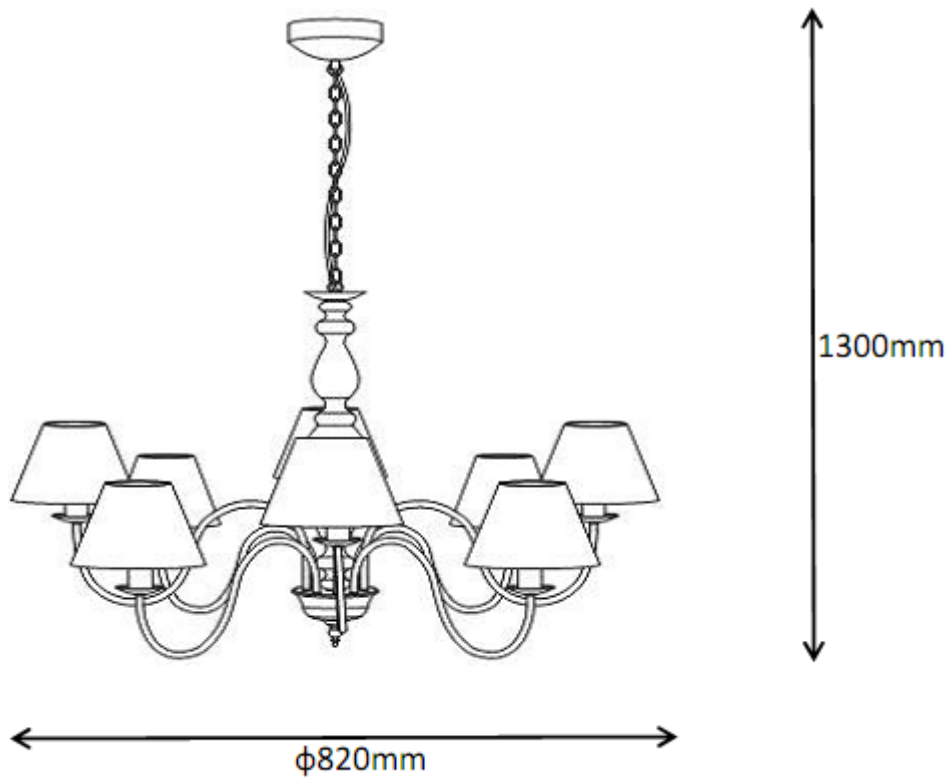

Line drawing of the item (with outline dimensions)

Item number: 31333/08/21

Installation drawing (the same as it in its instruction manual)

Technical details

materials used:	Steel+fabric	
color:	21	Antique white
dimmable and how is the fixture dimmable:		
size:	Height:	130cm
	Length:	
	Width:	D82cm
	Net Weight:	3.4kgs
power requirements:	220-240V~50HZ	
bulb type and maximum Wattage:	E14	Max.40w
number of bulbs:	8XE14	
IP degree:	IP20	