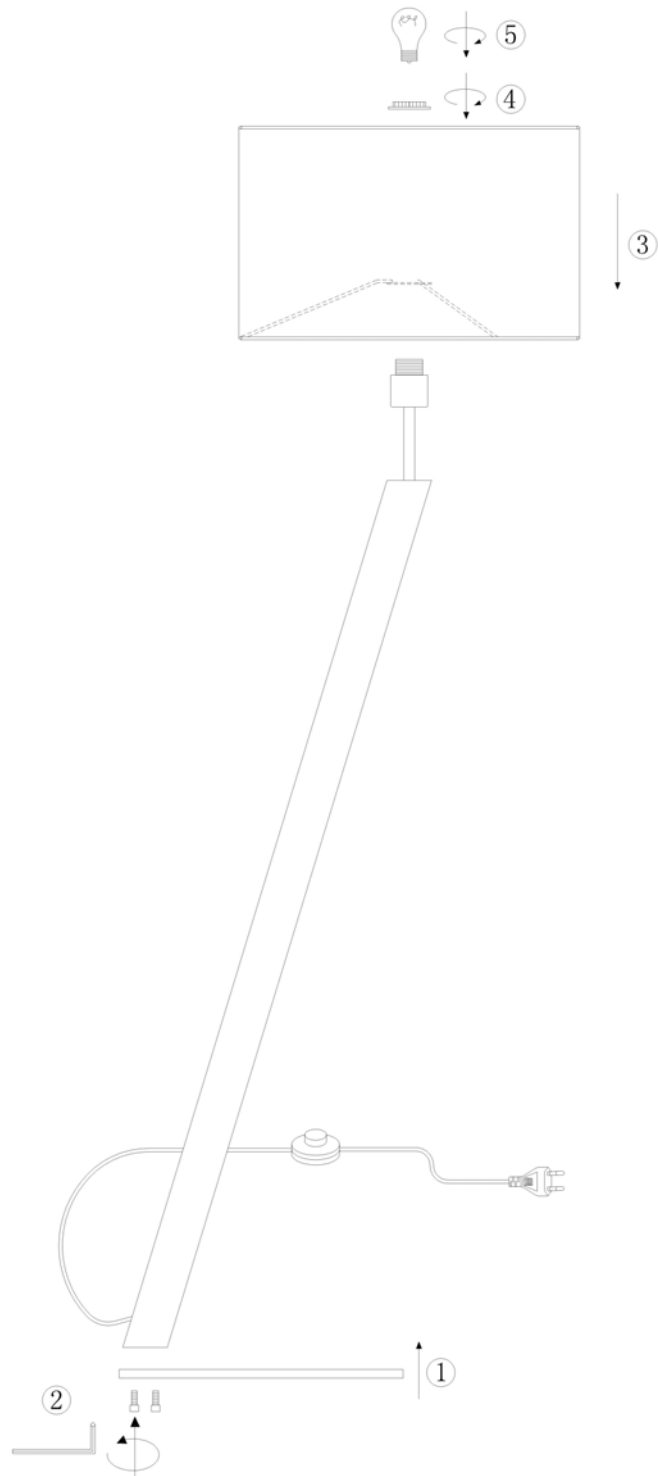

Line drawing of the item (with outline dimensions)

Item number: 30793/81/72

Installation drawing (the same as it in its instruction manual)

Technical details

materials used:	Steel+wood veer+plastic	
color:	72	Wood finished
dimmable and how is the fixture dimmable:		
size:	Height:	160cm
	Length:	
	Width:	D48cm
	Net Weight:	Shade : 1.1kgs, Base: 7.84kgs
power requirements:	220-240V~50HZ	
bulb type and maximum Wattage:	E27	Max.60w
number of bulbs:	1XE27	
IP degree:	IP20	