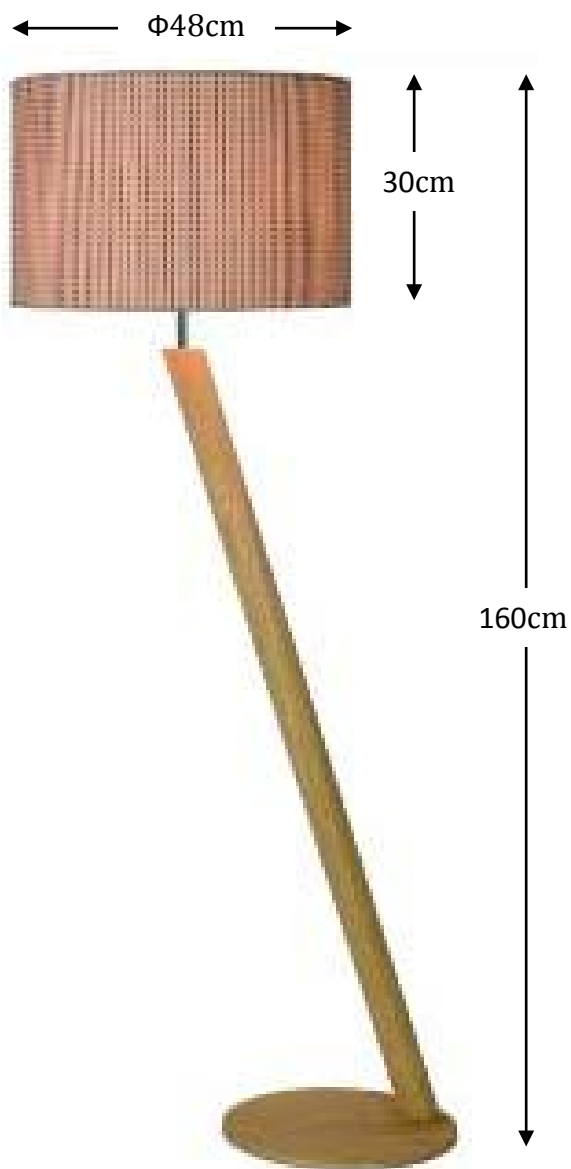

Line drawing of the item (with outline dimensions)

Item number: 30793/81/72

Installation drawing (the same as it in its instruction manual)

Technical details

materials used:	Steel+wood veer+plastic	
color:	72	Wood finished
dimmable and how is the fixture dimmable:		
size:	Height:	160cm
	Length:	
	Width:	D48cm
	Net Weight:	Shade : 1.1kgs, Base: 7.84kgs
power requirements:	220-240V~50HZ	
bulb type and maximum Wattage:	E27	Max.60w
number of bulbs:	1XE27	
IP degree:	IP20	