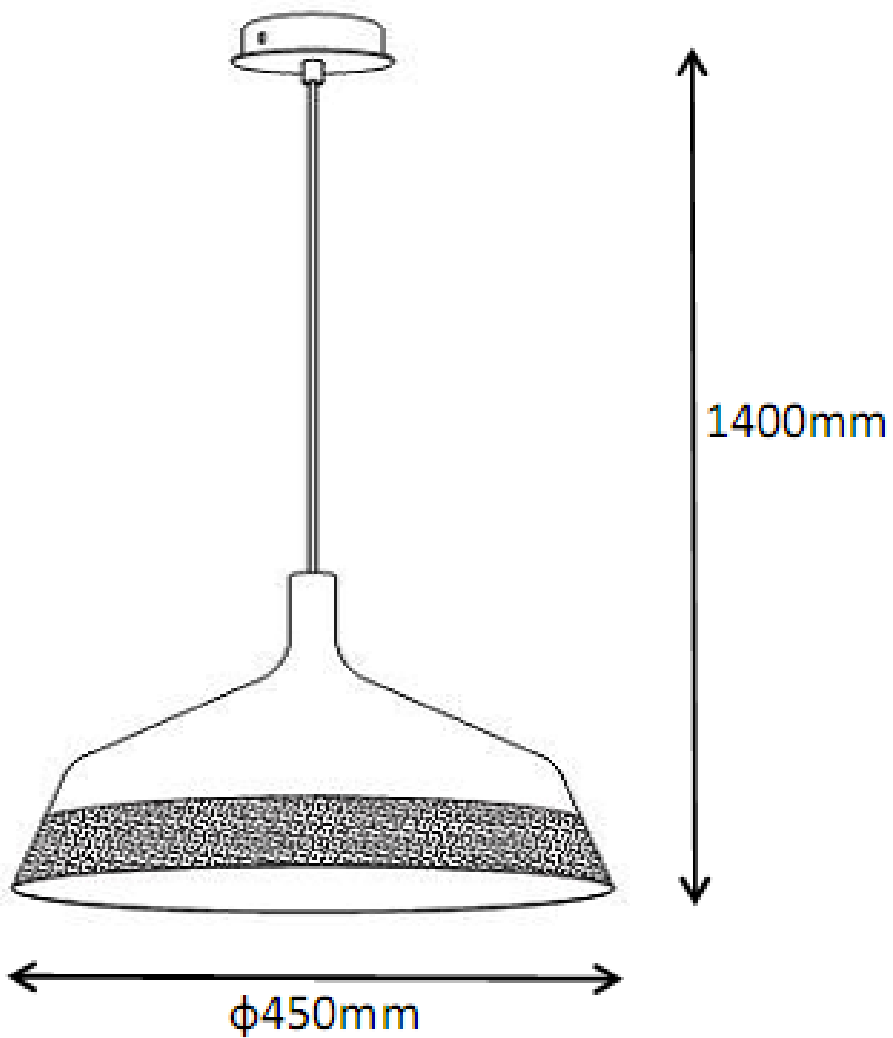

Line drawing of the item (with outline dimensions)

Item number: 30491/45/31

Installation drawing (the same as it in its instruction manual)

Technical details

materials used:	aluminium+wood d veer	
color:	31	white+wood finished
dimmable and how is the fixture dimmable:		
size:	Height:	140cm
	Length:	
	Width:	D45cm
	Net Weight:	1.4kgs
power requirements:	220-240V~50HZ	
bulb type and maximum Wattage:	E27	Max.60w
number of bulbs:	1XE27	
IP degree:	IP20	