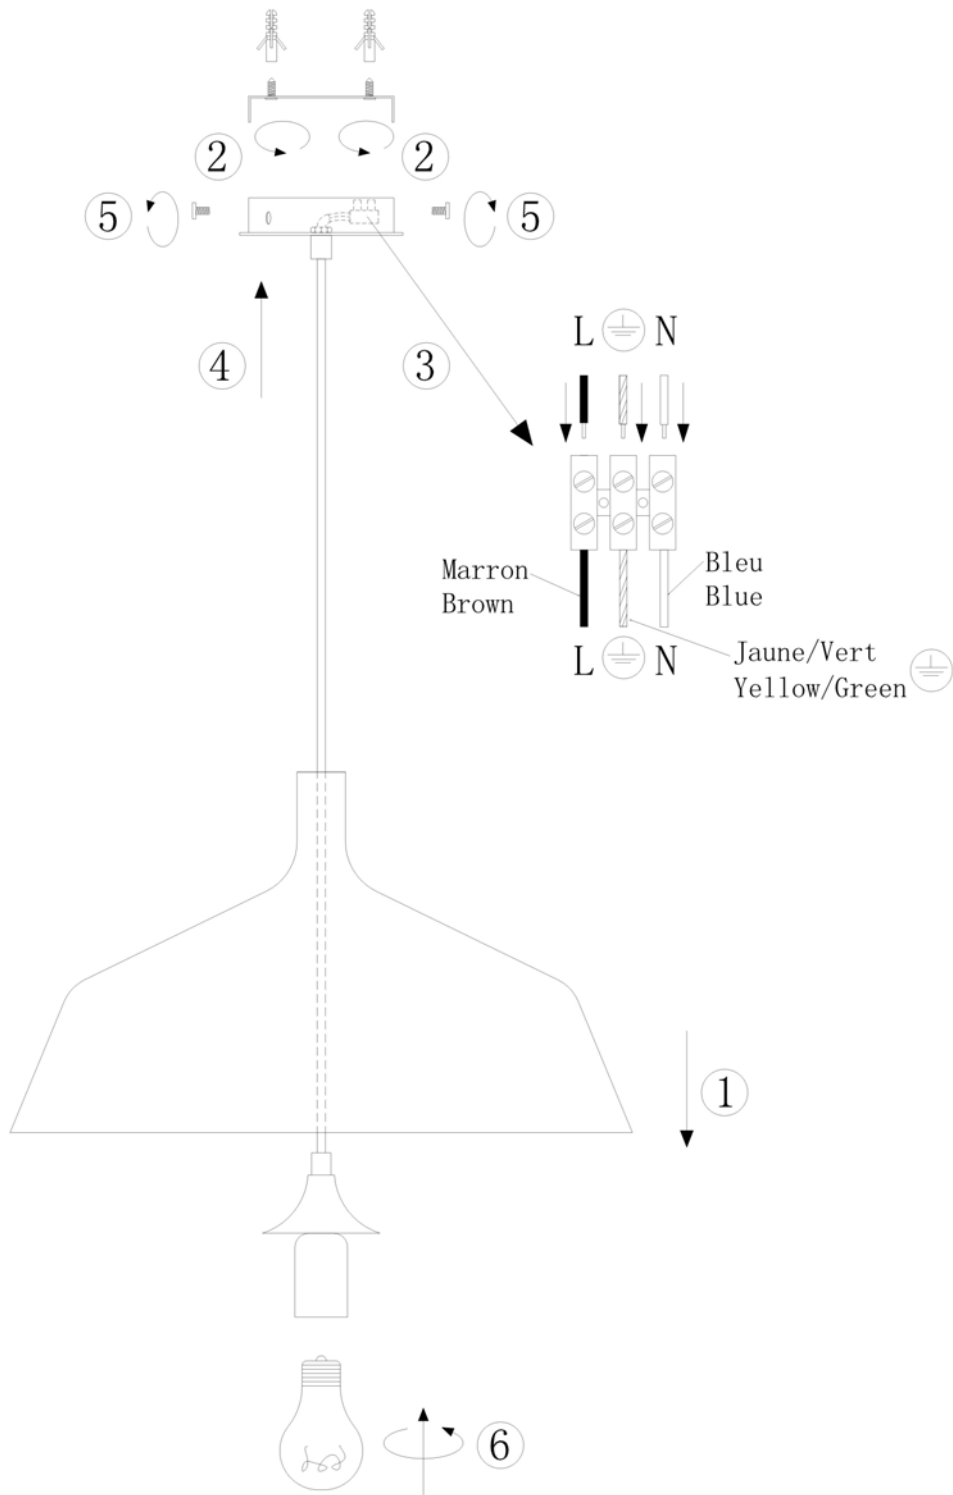

Line drawing of the item (with outline dimensions)

Item number: 30491/45/31

Installation drawing (the same as it in its instruction manual)

Technical details

materials used:	aluminium+wood d veer	
color:	31	white+wood finished
dimmable and how is the fixture dimmable:		
size:	Height:	140cm
	Length:	
	Width:	D45cm
	Net Weight:	1.4kgs
power requirements:	220-240V~50HZ	
bulb type and maximum Wattage:	E27	Max.60w
number of bulbs:	1XE27	
IP degree:	IP20	