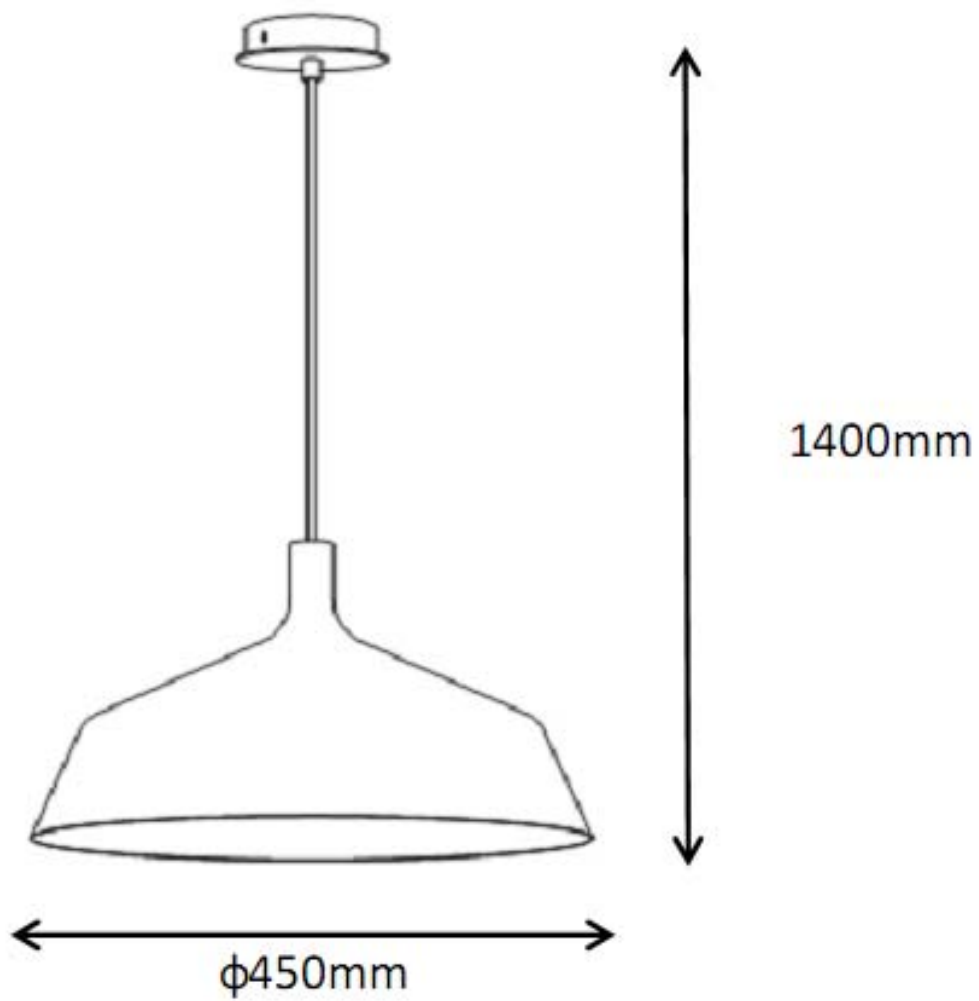

Line drawing of the item (with outline dimensions)

Item number: 30491/45/02

Installation drawing (the same as it in its instruction manual)

Technical details

materials used:	Aluminium	
color:	02	Satin gold
dimmable and how is the fixture dimmable:		
size:	Height:	140cm
	Length:	
	Width:	D45cm
	Net Weight:	1.4kgs
power requirements:	220-240V~50HZ	
bulb type and maximum Wattage:	E27	Max.60w
number of bulbs:	1XE27	
IP degree:	IP20	