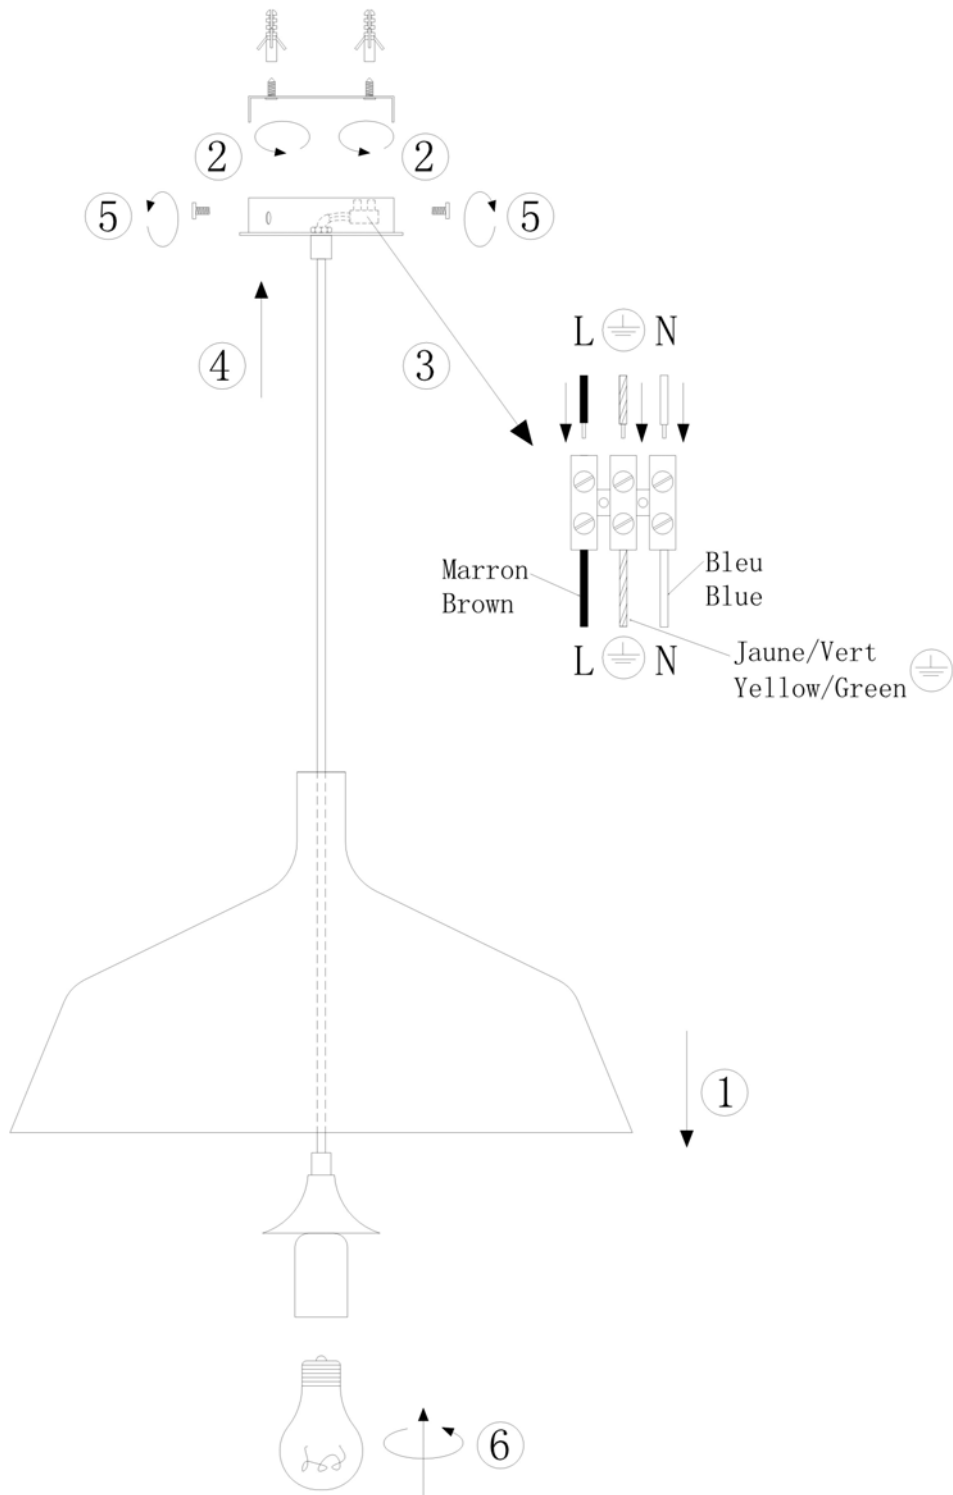

Line drawing of the item (with outline dimensions)

Item number: 30491/45/02

Installation drawing (the same as it in its instruction manual)

Technical details

materials used:	Aluminium	
color:	02	Satin gold
dimmable and how is the fixture dimmable:		
size:	Height:	140cm
	Length:	
	Width:	D45cm
	Net Weight:	1.4kgs
power requirements:	220-240V~50HZ	
bulb type and maximum Wattage:	E27	Max.60w
number of bulbs:	1XE27	
IP degree:	IP20	