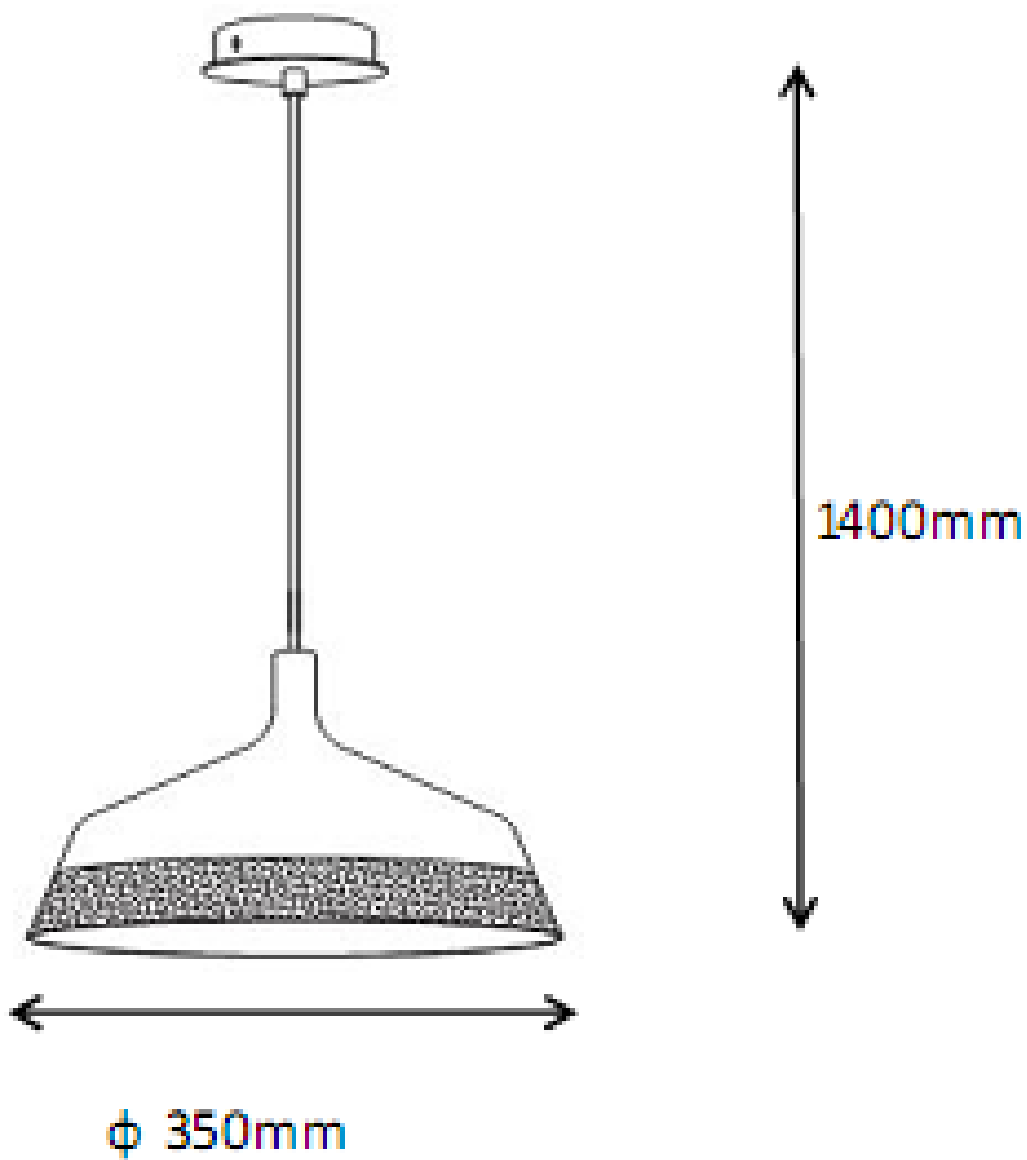

Line drawing of the item (with outline dimensions)

Item number: 30491/35/31

Installation drawing (the same as it in its instruction manual)

Technical details

materials used:	aluminium+wood d veer	
color:	31	white+wood finished
dimmable and how is the fixture dimmable:		
size:	Height:	140cm
	Length:	
	Width:	D35cm
	Net Weight:	1.1kgs
power requirements:	220-240V~50HZ	
bulb type and maximum Wattage:	E27	Max.60w
number of bulbs:	1XE27	
IP degree:	IP20	