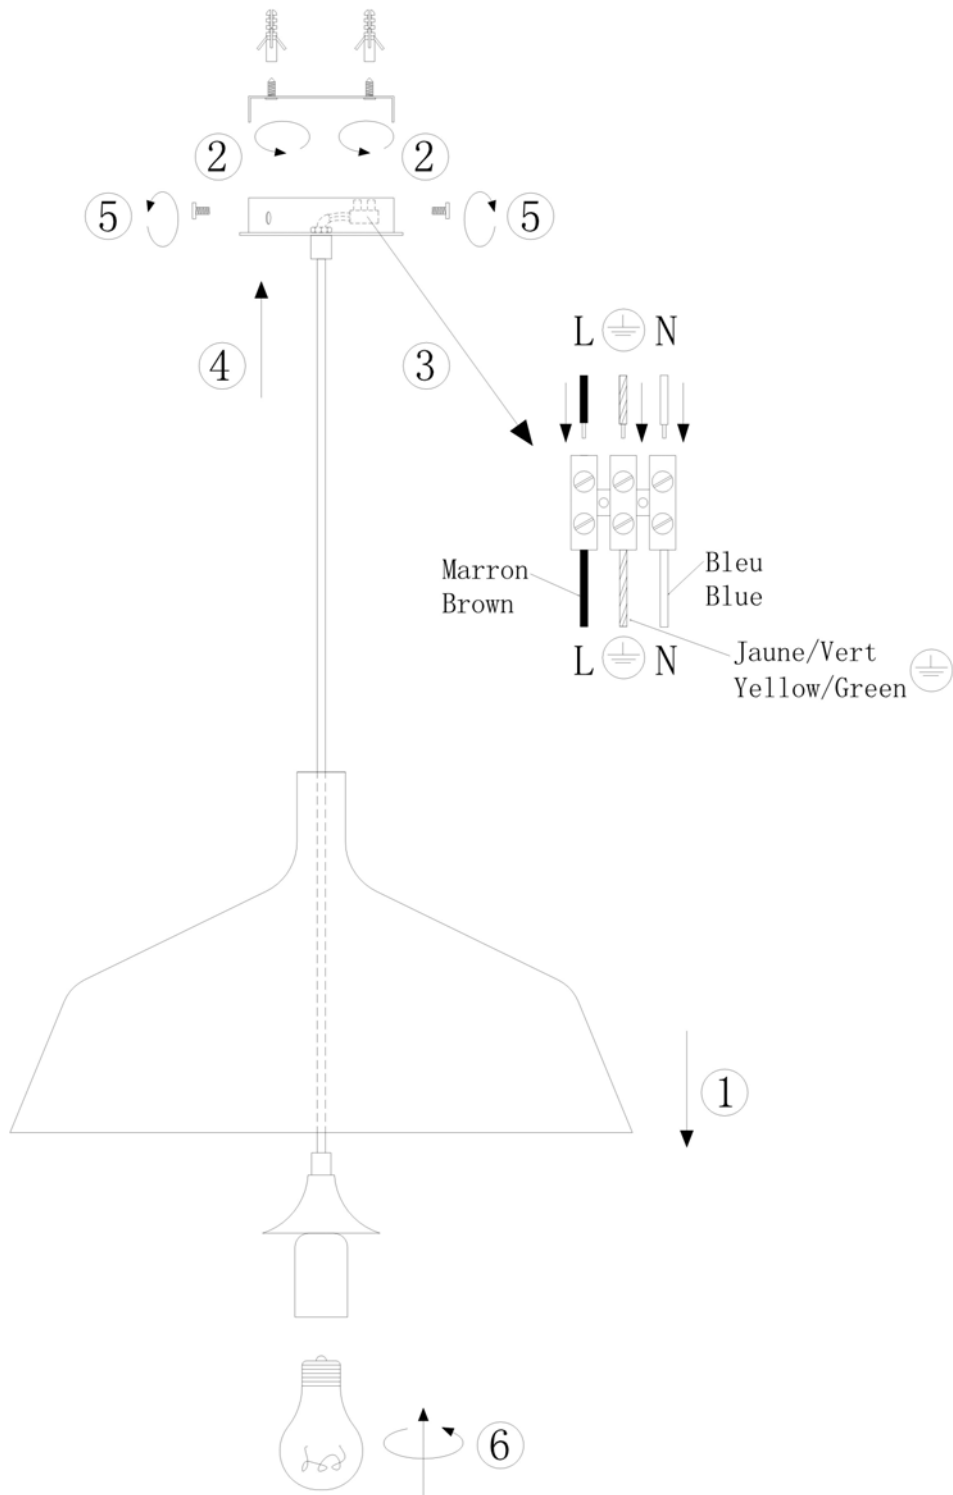

Line drawing of the item (with outline dimensions)

Item number: 30491/35/31

Installation drawing (the same as it in its instruction manual)

Technical details

materials used:	aluminium+wood d veer	
color:	31	white+wood finished
dimmable and how is the fixture dimmable:		
size:	Height:	140cm
	Length:	
	Width:	D35cm
	Net Weight:	1.1kgs
power requirements:	220-240V~50HZ	
bulb type and maximum Wattage:	E27	Max.60w
number of bulbs:	1XE27	
IP degree:	IP20	