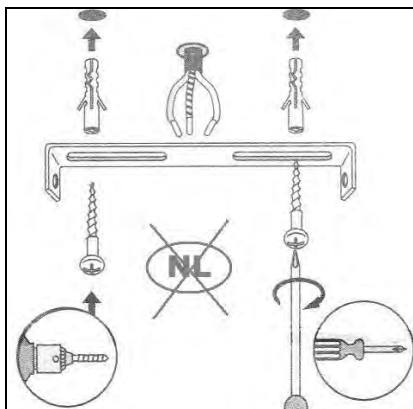

Item number: 30483/35/02,30483/35/30

Technical details

Materials used:	Aluminium+acrylic
Color:	Satin gold/Brushed grey
Dimmable and how is fixture dimmable	
Size:	Height: 162cm
	Length:
	Width: D35cm
	Net weight: 1.60kgs
Power requirements:	220-240V~50Hz
Bulb type and maximum wattage:	E27 60W Max.
Number of bulbs:	1
IP degree:	20