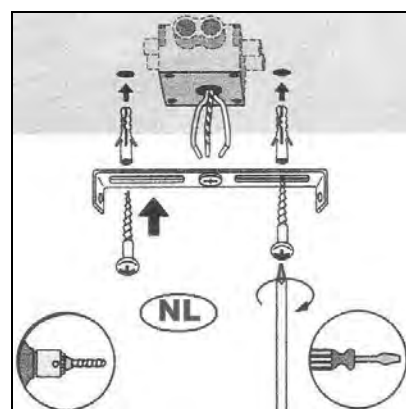

Item number: 30483/35/02,30483/35/30

Technical details

Materials used:	Aluminium+acrylic
Color:	Satin gold/Brushed grey
Dimmable and how is fixture dimmable	
Size:	Height: 162cm
	Length:
	Width: D35cm
	Net weight: 1.60kgs
Power requirements:	220-240V~50Hz
Bulb type and maximum wattage:	E27 60W Max.
Number of bulbs:	1
IP degree:	20