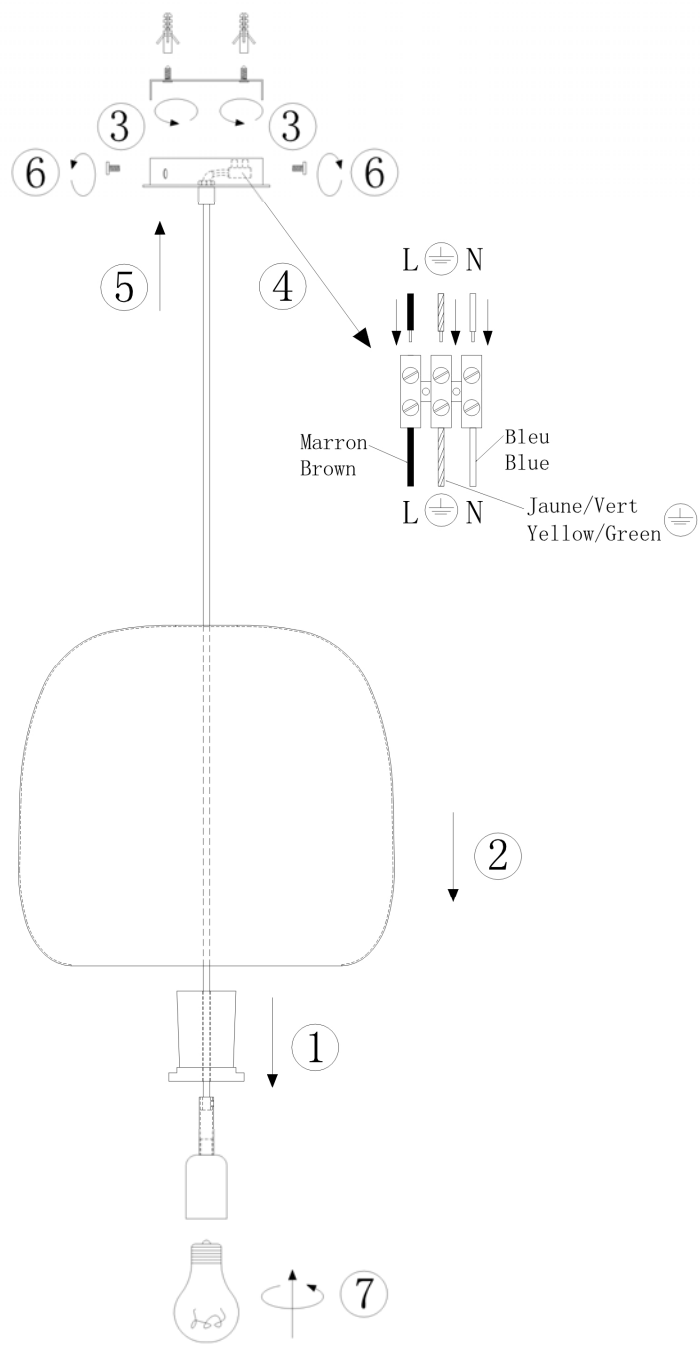

Item number: 30483/35/02,30483/35/30

Technical details

Materials used:	Aluminium+acrylic
Color:	Satin gold/Brushed grey
Dimmable and how is fixture dimmable	
Size:	Height: 162cm
	Length:
	Width: D35cm
	Net weight: 1.60kgs
Power requirements:	220-240V~50Hz
Bulb type and maximum wattage:	E27 60W Max.
Number of bulbs:	1
IP degree:	20