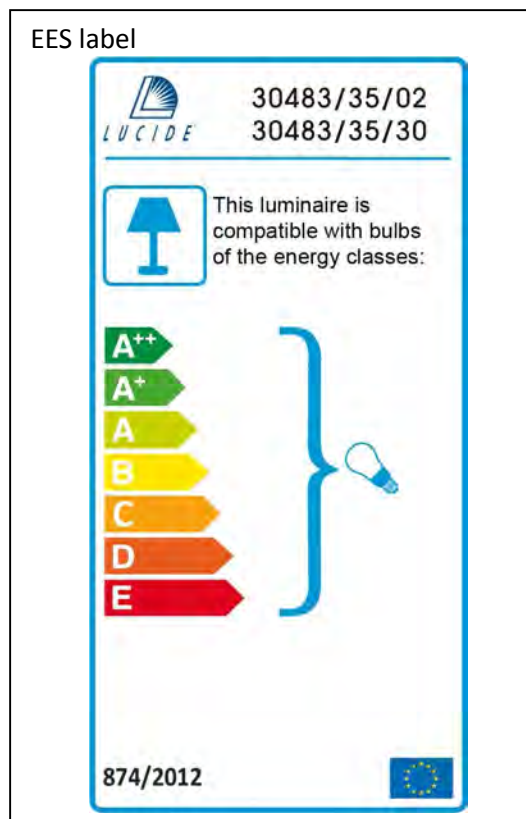

Garantiebestimmungen:

Lucide NV garantiert für einen Zeitraum von 2 Jahren ab Kaufdatum und Kauf durch den Endkunden, dass das gelieferte Produkt frei von Material- und Herstellungsfehlern ist, sofern das Produkt gemäß der Bedienungsanleitung installiert und gewartet wird.
Von der Garantie ausgenommen: 1. Gebrochene Glasteile der Fassung werden nur innerhalb von 14 Tagen ab Kauf durch den Endkunden ersetzt. 2. Normaler Verschleiß, Verfärbungen aufgrund des normalen Gebrauchs. 3. Beschädigungen aufgrund externer Ursachen wie Feuer, Wasser, unsachgemäße Nutzung/ Installation oder Wartung des Produkts.
Kunden müssen das defekte Produkt/Teil und den Originalkaufbeleg einsenden, um Garantieansprüche geltend zu machen.

Other languages of the manual and further explanations can be found on our website.