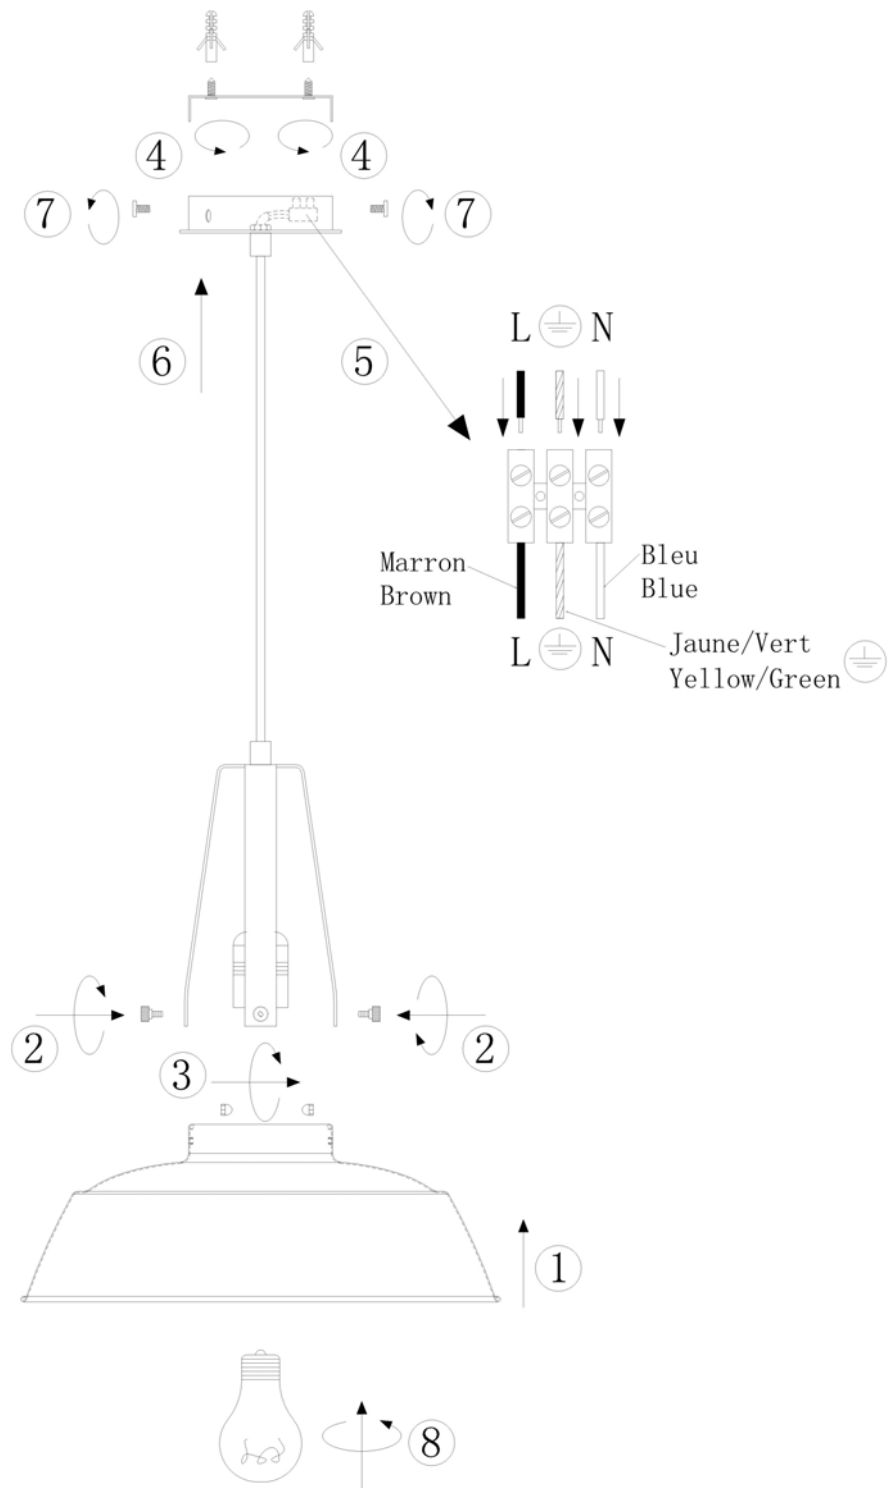

Line drawing of the item (with outline dimensions)

Item number: 30399/45/36

Installation drawing (the same as it in its instruction manual)

Technical details

materials used:	steel	
color:	36	zinc
dimmable and how is the fixture dimmable:		
size:	Height:	130cm
	Length:	
	Width:	D45cm
	Net Weight:	2.4kgs
power requirements:	220-240V~50HZ	
bulb type and maximum Wattage:	E27	Max.60w
number of bulbs:	1XE27	
IP degree:	IP20	