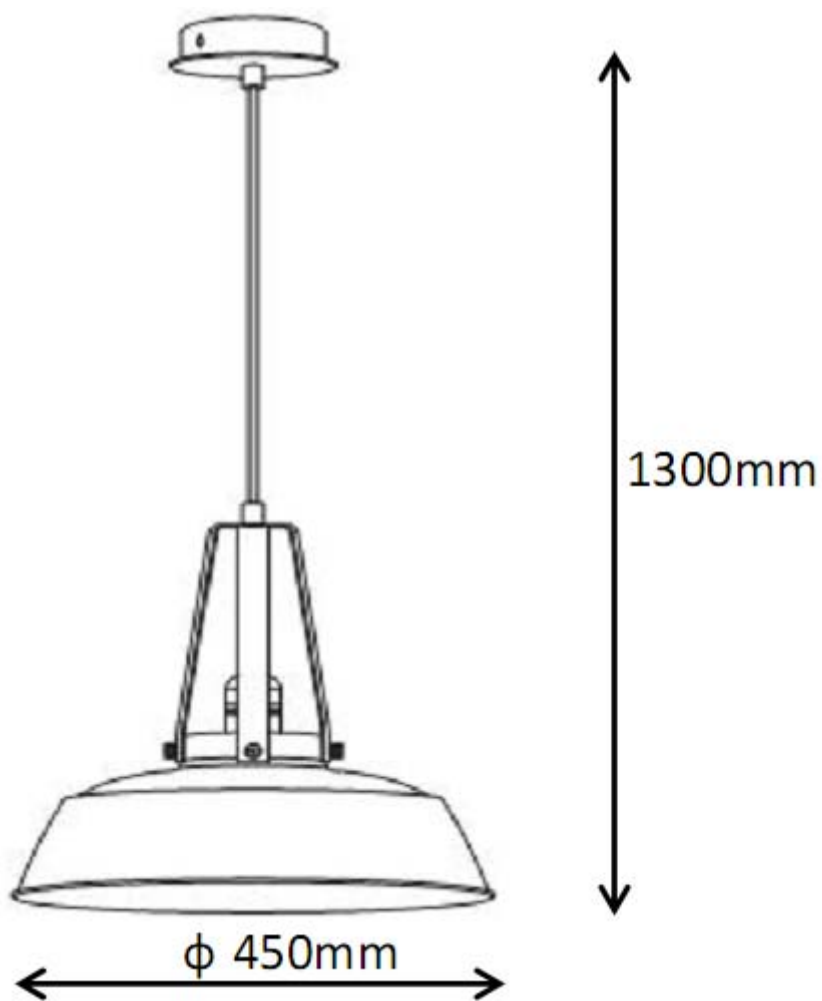

Line drawing of the item (with outline dimensions)

Item number: 30399/45/36

Installation drawing (the same as it in its instruction manual)

Technical details

materials used:	steel	
color:	36	zinc
dimmable and how is the fixture dimmable:		
size:	Height:	130cm
	Length:	
	Width:	D45cm
	Net Weight:	2.4kgs
power requirements:	220-240V~50HZ	
bulb type and maximum Wattage:	E27	Max.60w
number of bulbs:	1XE27	
IP degree:	IP20	