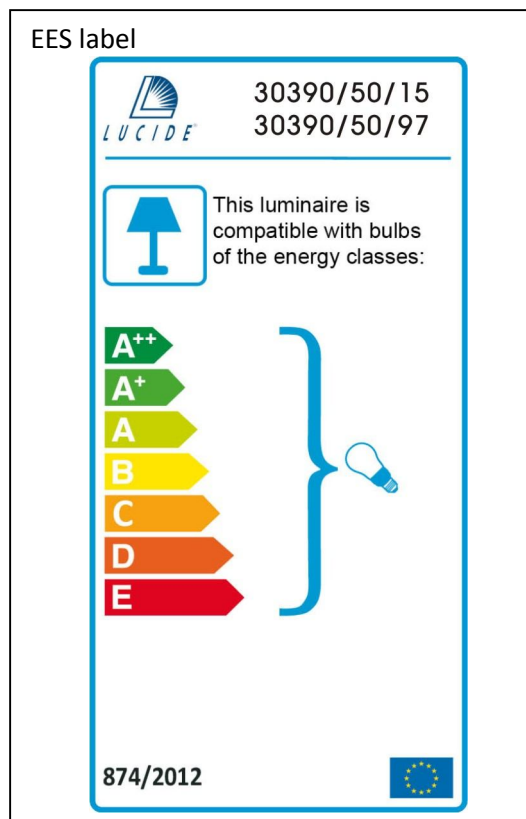

Garantiebestimmungen:

Lucide NV garantiert für einen Zeitraum von 2 Jahren ab Kaufdatum und Kauf durch den Endkunden, dass das gelieferte Produkt frei von Material- und Herstellungsfehlern ist, sofern das Produkt gemäß der Bedienungsanleitung installiert und gewartet wird.
Von der Garantie ausgenommen: 1. Gebrochene Glasteile der Fassung werden nur innerhalb von 14 Tagen ab Kauf durch den Endkunden ersetzt. 2. Normaler Verschleiß, Verfärbungen aufgrund des normalen Gebrauchs. 3. Beschädigungen aufgrund externer Ursachen wie Feuer, Wasser, unsachgemäße Nutzung/ Installation oder Wartung des Produkts.
Kunden müssen das defekte Produkt/Teil und den Originalkaufbeleg einsenden, um Garantieansprüche geltend zu machen.

Other languages of the manual and further explanations can be found on our website.