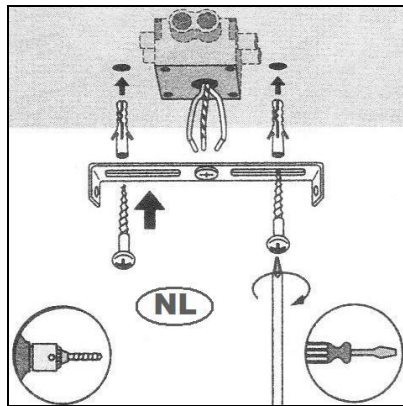

Item number: 30390/50/15,30390/50/97

Technical details

Materials used:	Steel+glass+acrylic
Color:	Iron grey / Rust
Dimmable and how is fixture dimmable	
Size:	Height: 133cm
	Length:
	Width: D51cm
	Net weight: 8.80kgs
Power requirements:	220-240V~50Hz
Bulb type and maximum wattage:	E27 Max.60W
Number of bulbs:	1
IP degree:	20