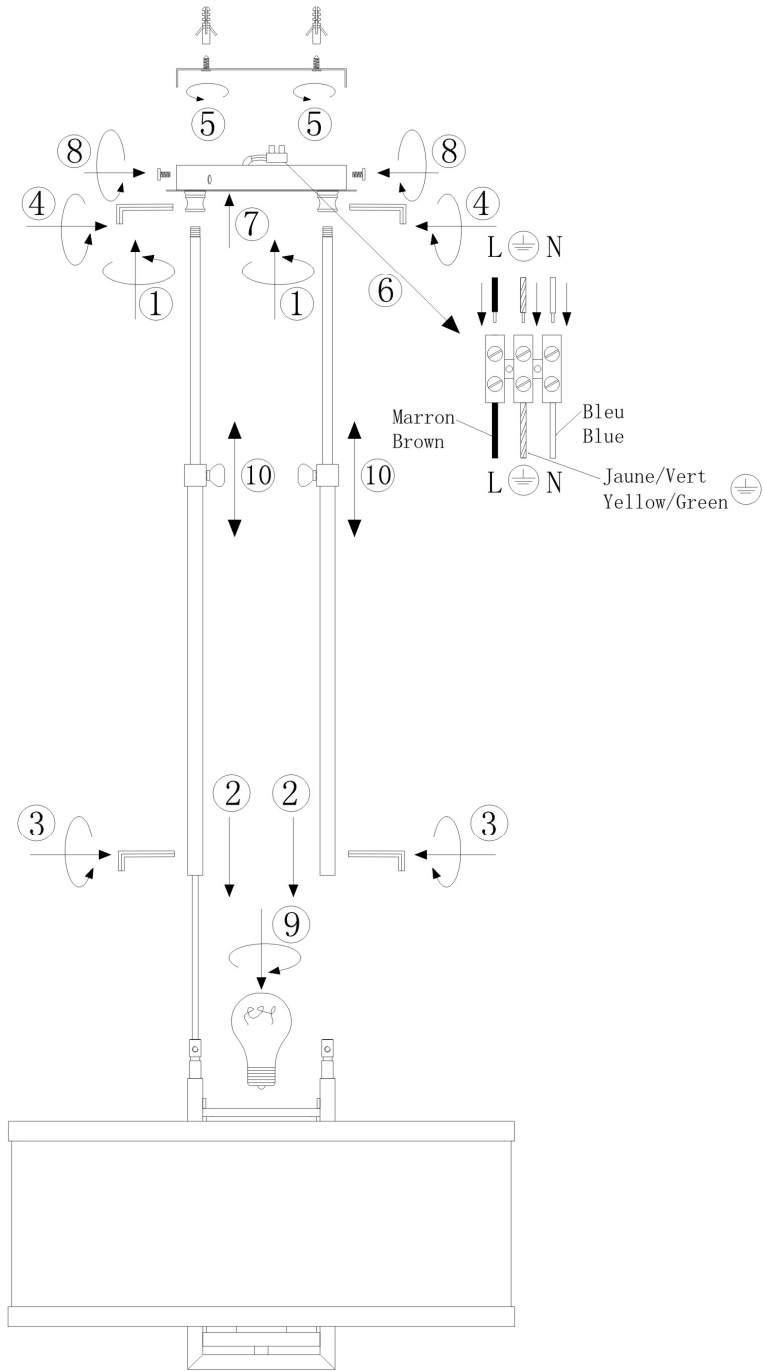

Item number: 30390/50/15,30390/50/97

Technical details

Materials used:	Steel+glass+acrylic
Color:	Iron grey / Rust
Dimmable and how is fixture dimmable	
Size:	Height: 133cm
	Length:
	Width: D51cm
	Net weight: 8.80kgs
Power requirements:	220-240V~50Hz
Bulb type and maximum wattage:	E27 Max.60W
Number of bulbs:	1
IP degree:	20