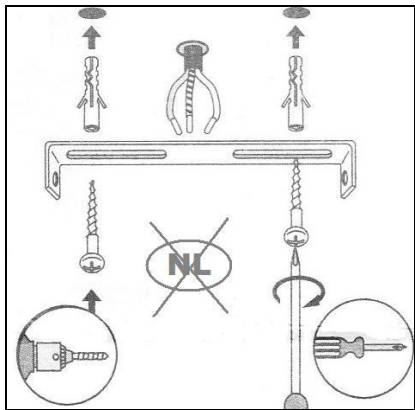

Item number: 30390/50/15,30390/50/97

Technical details

Materials used:	Steel+glass+acrylic
Color:	Iron grey / Rust
Dimmable and how is fixture dimmable	
Size:	Height: 133cm
	Length:
	Width: D51cm
	Net weight: 8.80kgs
Power requirements:	220-240V~50Hz
Bulb type and maximum wattage:	E27 Max.60W
Number of bulbs:	1
IP degree:	20