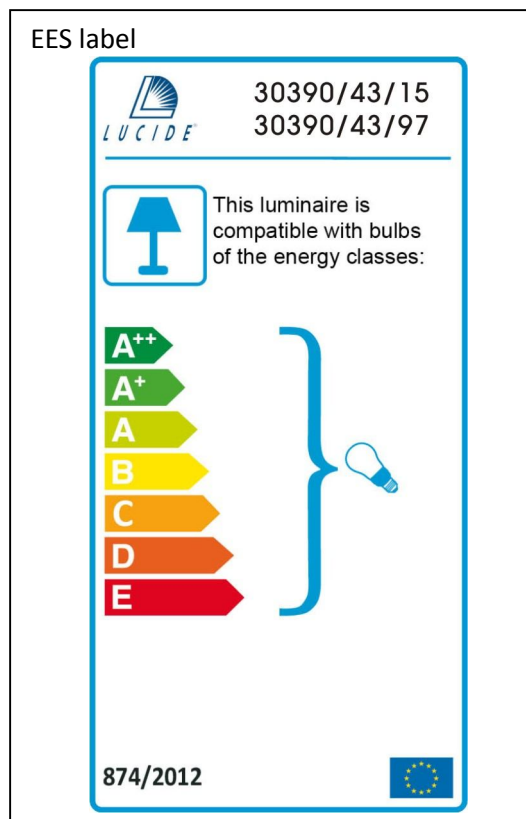

Garantiebestimmungen:

Lucide NV garantiert für einen Zeitraum von 2 Jahren ab Kaufdatum und Kauf durch den Endkunden, dass das gelieferte Produkt frei von Material- und Herstellungsfehlern ist, sofern das Produkt gemäß der Bedienungsanleitung installiert und gewartet wird.
Von der Garantie ausgenommen: 1. Gebrochene Glasteile der Fassung werden nur innerhalb von 14 Tagen ab Kauf durch den Endkunden ersetzt. 2. Normaler Verschleiß, Verfärbungen aufgrund des normalen Gebrauchs. 3. Beschädigungen aufgrund externer Ursachen wie Feuer, Wasser, unsachgemäße Nutzung/ Installation oder Wartung des Produkts.
Kunden müssen das defekte Produkt/Teil und den Originalkaufbeleg einsenden, um Garantieansprüche geltend zu machen.

Other languages of the manual and further explanations can be found on our website.