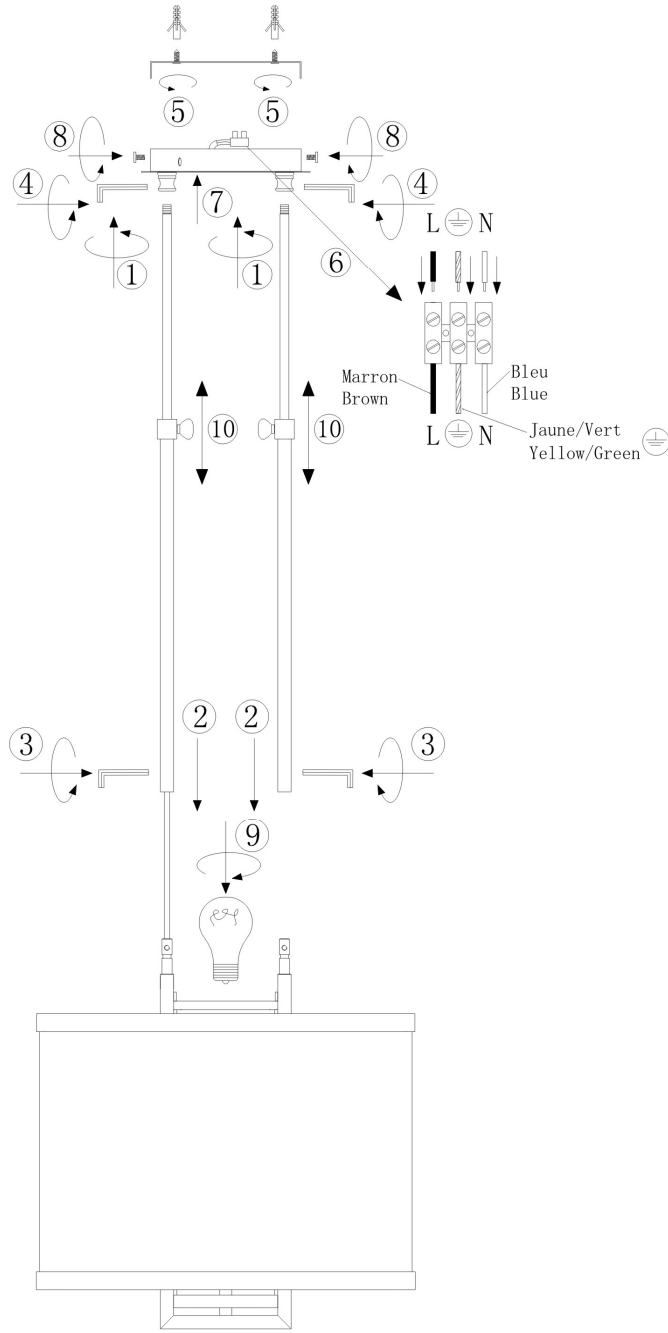

Item number: 30390/43/15,30390/43/97

Technical details

Materials used:	Steel+glass+acrylic
Color:	Iron grey / Rust
Dimmable and how is fixture dimmable	
Size:	Height: 143cm
	Length:
	Width: D43cm
	Net weight: 8.60kgs
Power requirements:	220-240V~50Hz
Bulb type and maximum wattage:	E27 Max.60W
Number of bulbs:	1
IP degree:	20