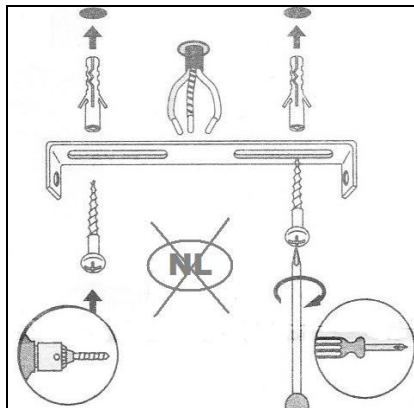

Item number: 30390/43/15,30390/43/97

Technical details

Materials used:	Steel+glass+acrylic
Color:	Iron grey / Rust
Dimmable and how is fixture dimmable	
Size:	Height: 143cm
	Length:
	Width: D43cm
	Net weight: 8.60kgs
Power requirements:	220-240V~50Hz
Bulb type and maximum wattage:	E27 Max.60W
Number of bulbs:	1
IP degree:	20