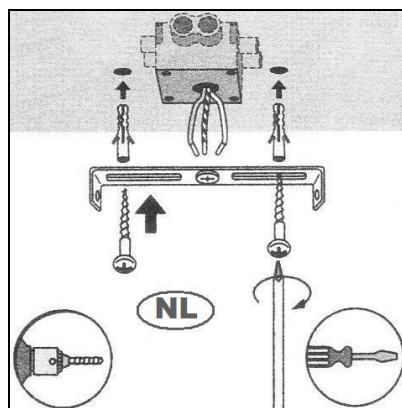

Item number: 30390/43/15,30390/43/97

Technical details

Materials used:	Steel+glass+acrylic
Color:	Iron grey / Rust
Dimmable and how is fixture dimmable	
Size:	Height: 143cm
	Length:
	Width: D43cm
	Net weight: 8.60kgs
Power requirements:	220-240V~50Hz
Bulb type and maximum wattage:	E27 Max.60W
Number of bulbs:	1
IP degree:	20