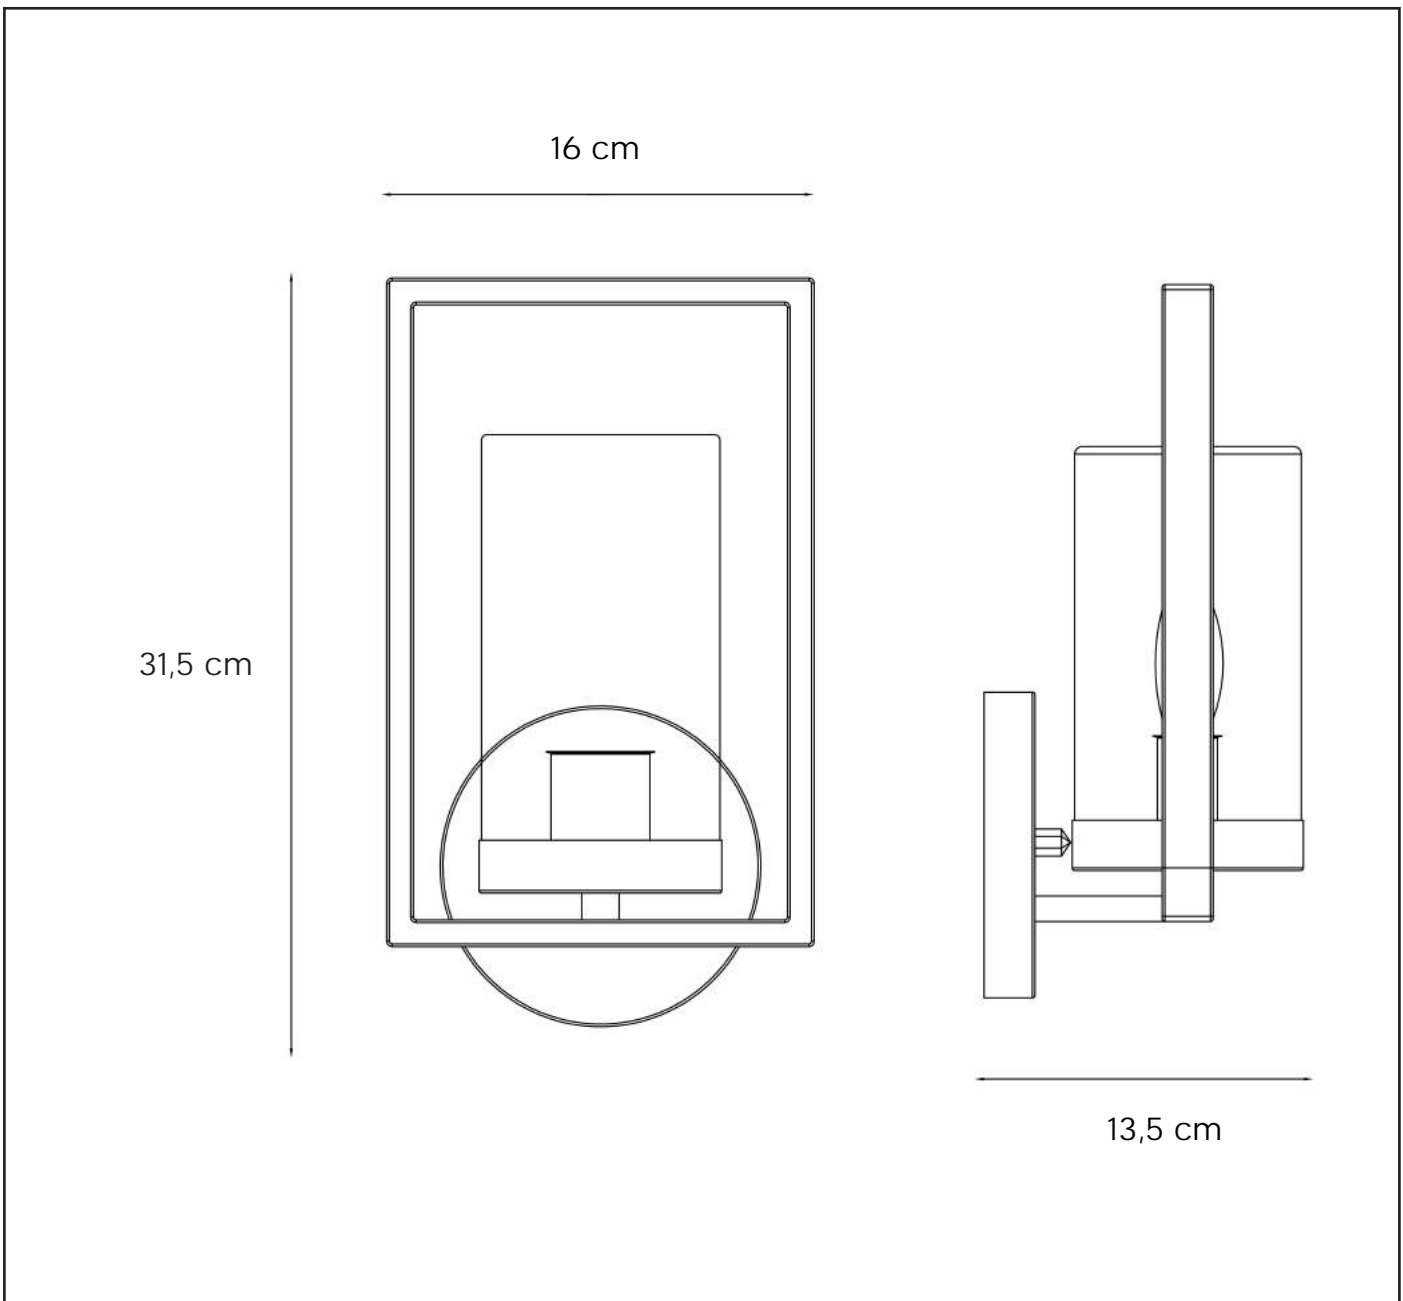

NISPEN

Item number : 29827/01/30
EAN code : 5411212290380

For more specifications, dimensions please visit
www.lucide.com