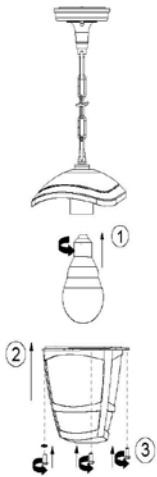

LUCIDE

Item number: 29820/01/30

Technical details

Materials used:	Aluminium die casting&clear PVC
Color:	Dark grey
Dimmable and how is fixture dimmable	N/A
Size: Height:	87.1CM
Length:	N/A
Width:	16.7CM
Net weight:	0.73KGS
Power requirements:	220-240V~50Hz
Bulb type and maximum wattage:	E27 Max.60W
Number of bulbs:	1xE27
IP degree:	IP44

01

04

07

02

05

08

03

06