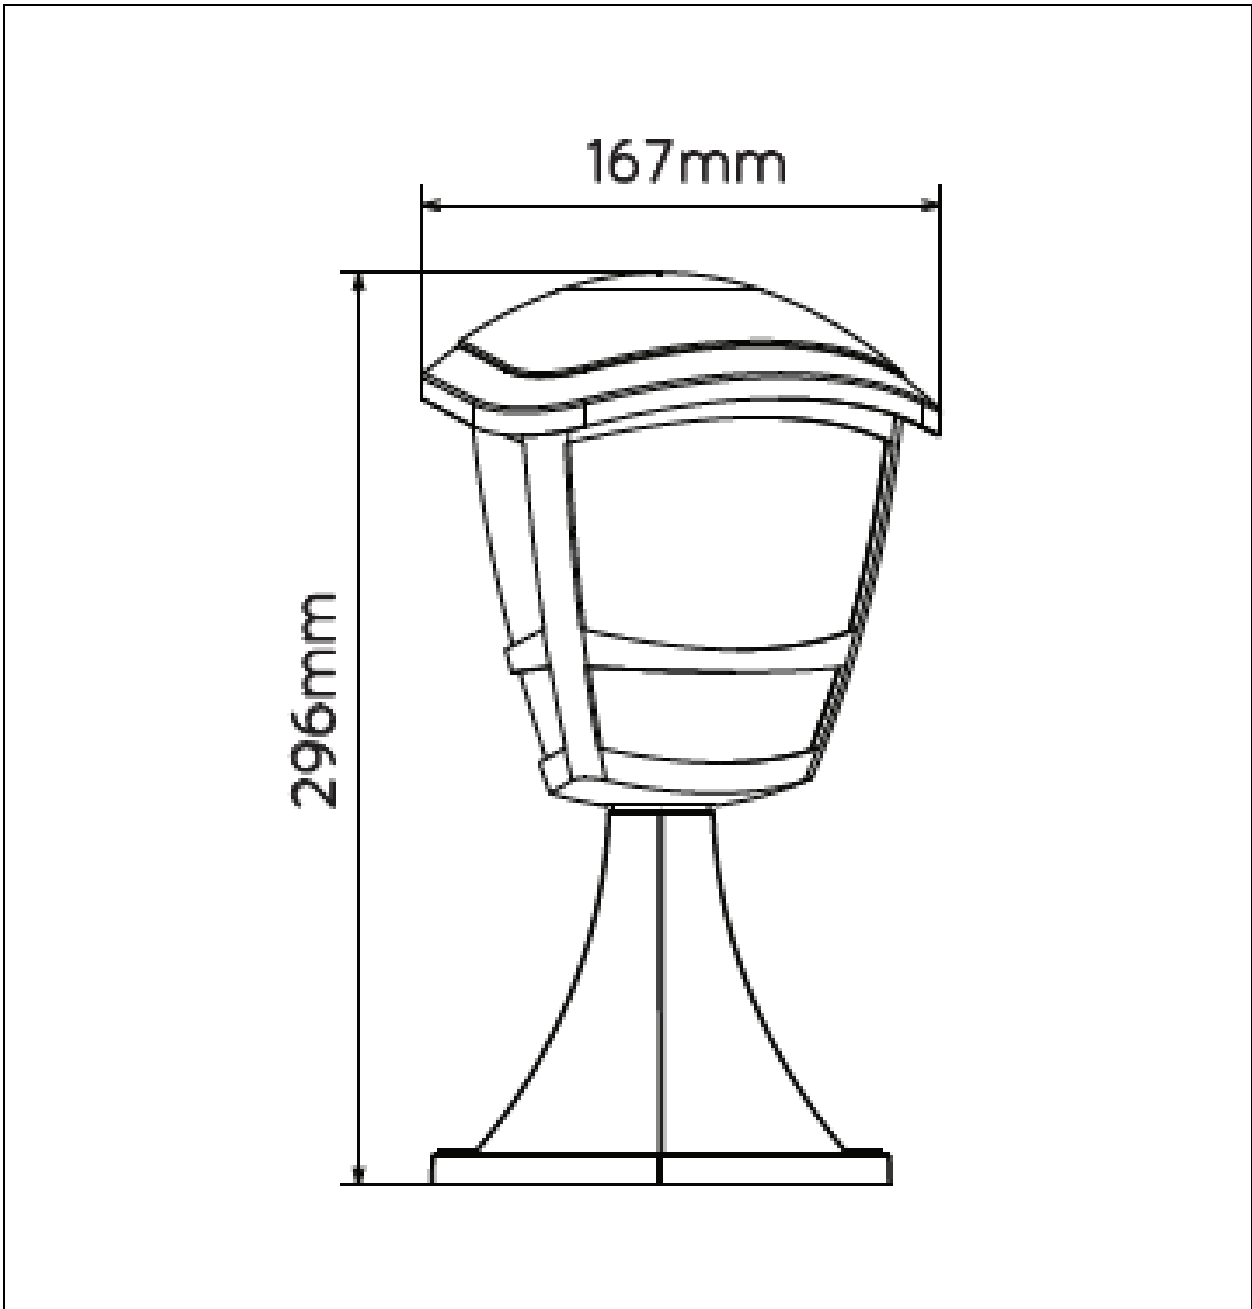

LUCIDE

Item number: 29818/01/30

Technical details

Materials used:	Aluminium die casting&clear PVC
Color:	Dark grey
Dimmable and how is fixture dimmable	N/A
Size:	Height: 29.6CM
	Length: 16.7CM
	Width: 17.1CM
	Net weight: 0.6KGS
Power requirements:	220-240V~50Hz
Bulb type and maximum wattage:	E27 Max.60W
Number of bulbs:	1xE27
IP degree:	IP44