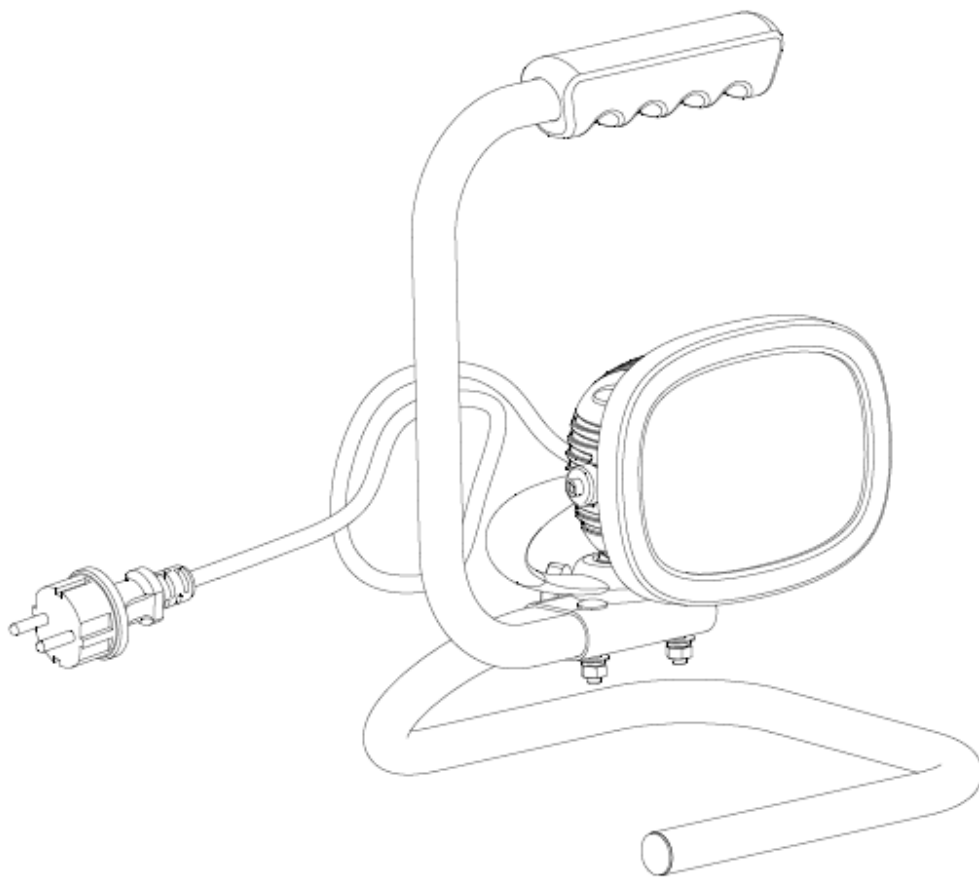

Item number: 29814/14/30

Technical details

Materials used:	ALUMINUM + GLASS
Color:	MATT GREY
Dimmable and how is fixture dimmable	No
Size:	Height: 32CM
	Length: 21CM
	Width: 22CM
	Net weight: 1.55kgs
Power requirements:	220-240V~50Hz
Bulb type and maximum wattage:	14W LED
Number of bulbs:	1x14W LED
IP degree:	IP54