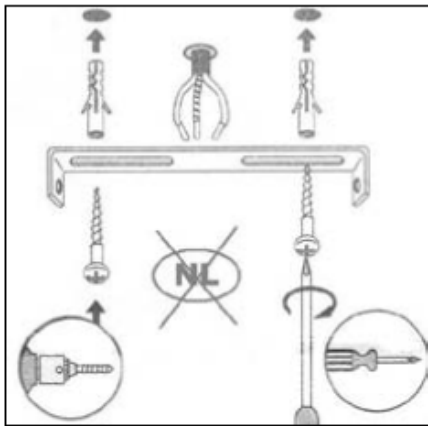

Item number: 29812/01/30

Technical details

Materials used:	ALUMINUM + GLASS
Color:	BLACK
Dimmable and how is fixture dimmable	
Size:	Height: 33CM
	Length: 30CM
	Width: 27CM
	Net weight: 0.6KGS
Power requirements:	220-240V~50Hz
Bulb type and maximum wattage:	E27 Max.60W
Number of bulbs:	1xE27
IP degree:	IP44