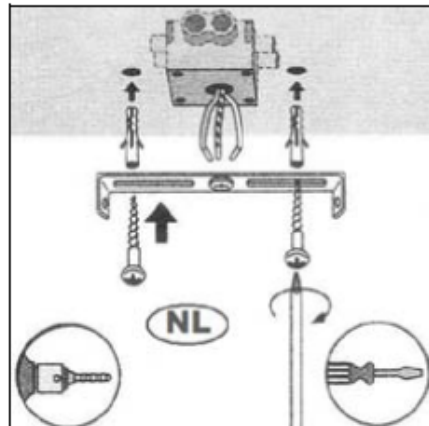

Item number: 29812/01/30

Technical details

Materials used:	ALUMINUM + GLASS
Color:	BLACK
Dimmable and how is fixture dimmable	
Size:	Height: 33CM
	Length: 30CM
	Width: 27CM
	Net weight: 0.6KGS
Power requirements:	220-240V~50Hz
Bulb type and maximum wattage:	E27 Max.60W
Number of bulbs:	1xE27
IP degree:	IP44