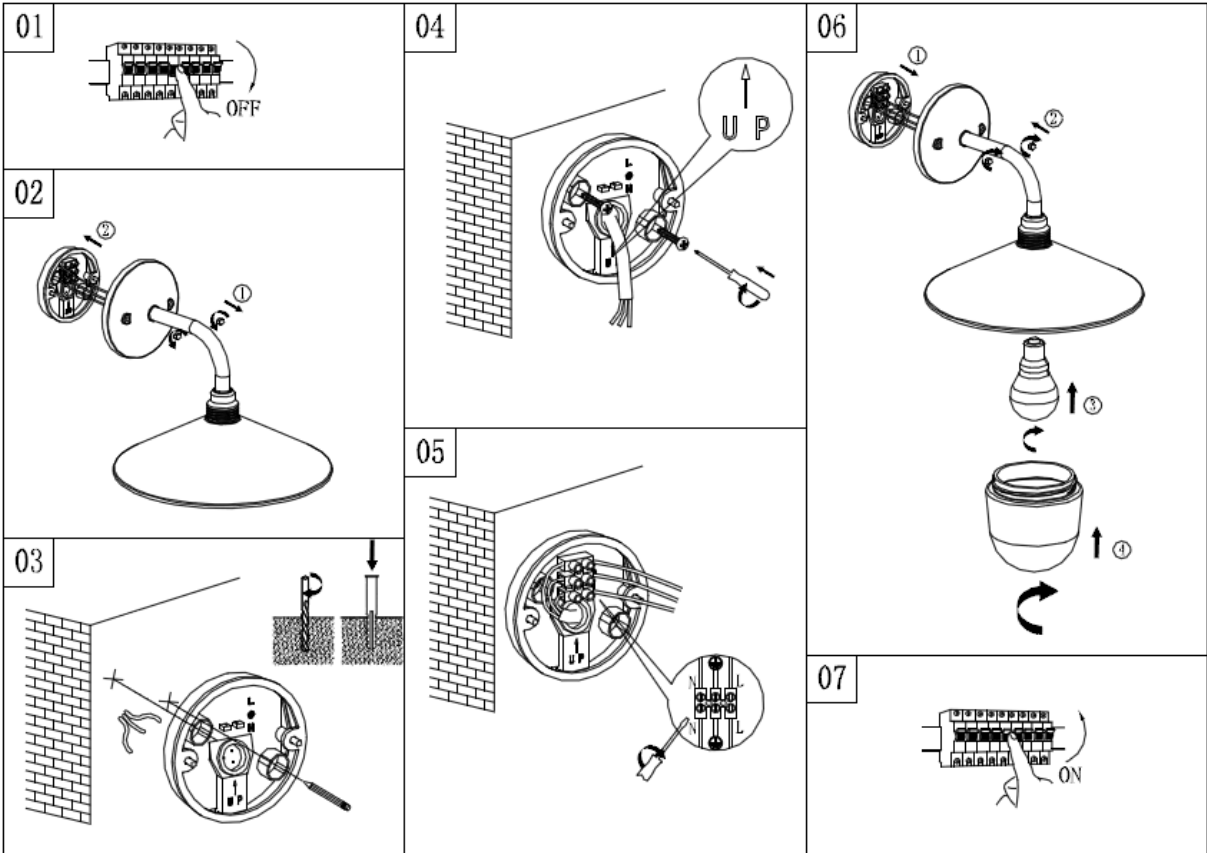

Item number: 29812/01/30

Technical details

Materials used:	ALUMINUM + GLASS
Color:	BLACK
Dimmable and how is fixture dimmable	
Size:	Height: 33CM
	Length: 30CM
	Width: 27CM
	Net weight: 0.6KGS
Power requirements:	220-240V~50Hz
Bulb type and maximum wattage:	E27 Max.60W
Number of bulbs:	1xE27
IP degree:	IP44