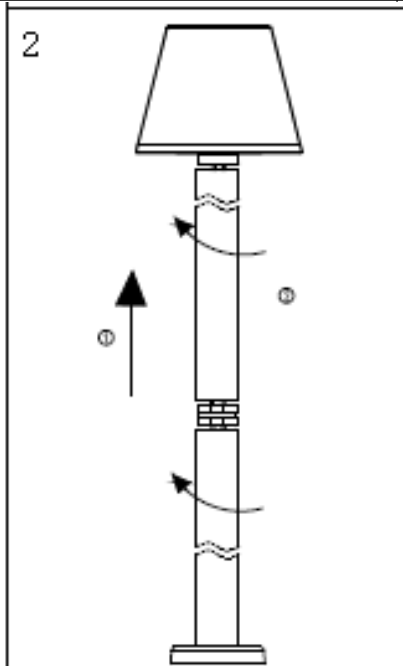

Item number: 29811/06/30

Technical details

Materials used:	Aluminium die casting
Color:	Dark grey
Dimmable and how is fixture dimmable	N/A
Size:	Height: 100CM
	Length: 16CM
	Width: 16CM
	Net weight: 1.2KGS
Power requirements:	220-240V~50Hz
Bulb type and maximum wattage:	LED/12X0.5W
Number of bulbs:	12pcs LED
IP degree:	IP44