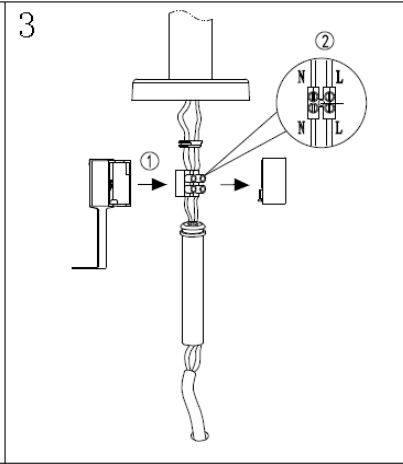

Item number: 29811/06/30

Technical details

Materials used:	Aluminium die casting
Color:	Dark grey
Dimmable and how is fixture dimmable	N/A
Size:	Height: 100CM
	Length: 16CM
	Width: 16CM
	Net weight: 1.2KGS
Power requirements:	220-240V~50Hz
Bulb type and maximum wattage:	LED/12X0.5W
Number of bulbs:	12pcs LED
IP degree:	IP44