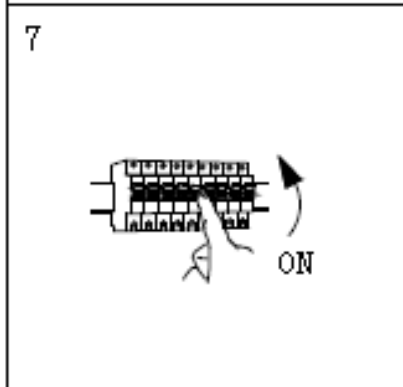

Item number: 29811/06/30

Technical details

Materials used:	Aluminium die casting
Color:	Dark grey
Dimmable and how is fixture dimmable	N/A
Size:	Height: 100CM
	Length: 16CM
	Width: 16CM
	Net weight: 1.2KGS
Power requirements:	220-240V~50Hz
Bulb type and maximum wattage:	LED/12X0.5W
Number of bulbs:	12pcs LED
IP degree:	IP44