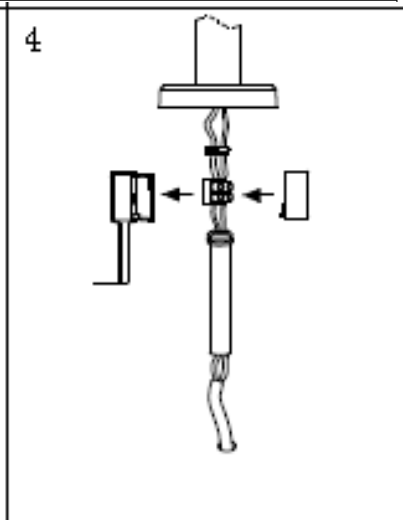

Item number: 29811/06/30

Technical details

Materials used:	Aluminium die casting
Color:	Dark grey
Dimmable and how is fixture dimmable	N/A
Size:	Height: 100CM
	Length: 16CM
	Width: 16CM
	Net weight: 1.2KGS
Power requirements:	220-240V~50Hz
Bulb type and maximum wattage:	LED/12X0.5W
Number of bulbs:	12pcs LED
IP degree:	IP44