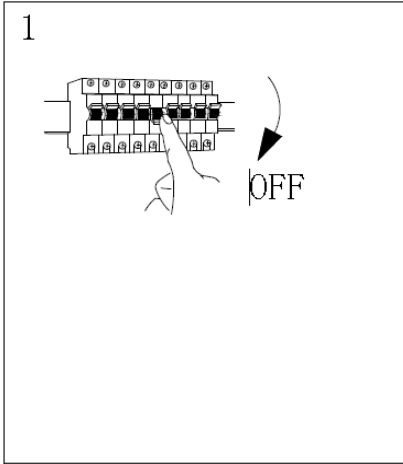

Item number: 29811/06/30

Technical details

Materials used:	Aluminium die casting
Color:	Dark grey
Dimmable and how is fixture dimmable	N/A
Size:	Height: 100CM
	Length: 16CM
	Width: 16CM
	Net weight: 1.2KGS
Power requirements:	220-240V~50Hz
Bulb type and maximum wattage:	LED/12X0.5W
Number of bulbs:	12pcs LED
IP degree:	IP44