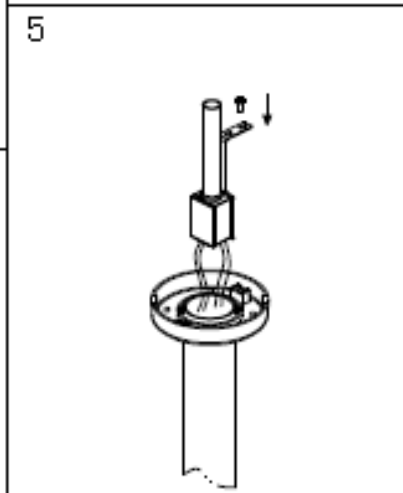

Item number: 29811/06/30

Technical details

Materials used:	Aluminium die casting
Color:	Dark grey
Dimmable and how is fixture dimmable	N/A
Size:	Height: 100CM
	Length: 16CM
	Width: 16CM
	Net weight: 1.2KGS
Power requirements:	220-240V~50Hz
Bulb type and maximum wattage:	LED/12X0.5W
Number of bulbs:	12pcs LED
IP degree:	IP44