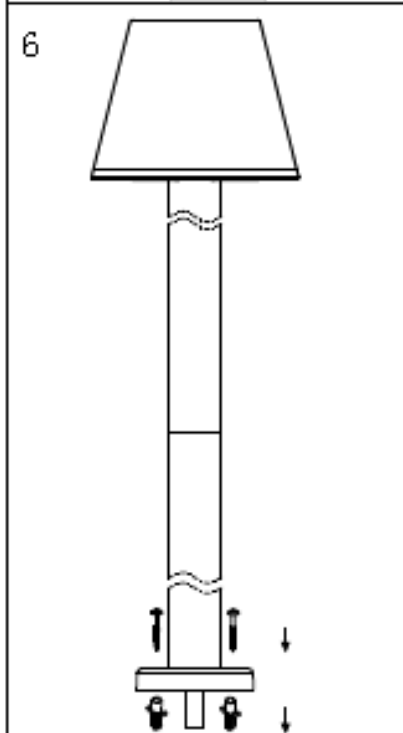

Item number: 29811/06/30

Technical details

Materials used:	Aluminium die casting
Color:	Dark grey
Dimmable and how is fixture dimmable	N/A
Size:	Height: 100CM
	Length: 16CM
	Width: 16CM
	Net weight: 1.2KGS
Power requirements:	220-240V~50Hz
Bulb type and maximum wattage:	LED/12X0.5W
Number of bulbs:	12pcs LED
IP degree:	IP44