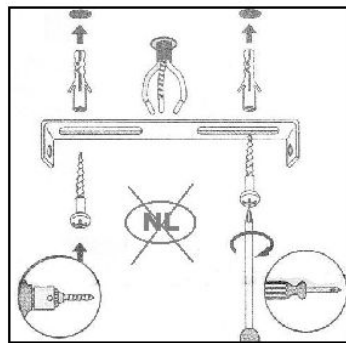

Line drawing of the item

Item number: 28910/31/30

Installation drawing

Technical details

materials used:	Die-casting Aluminum
color:	Coating black
dimmable and how is the fixture dimmable:	Triac dimmable
size:	44mm
Height:	
Length:	
Width:	Φ306mm
Net Weight:	1.18kg
power requirements:	220-240V~50 Hz
bulb type and Wattage Range:	SMD2016 28W
number of bulbs:	488pcs
IP degree:	IP21