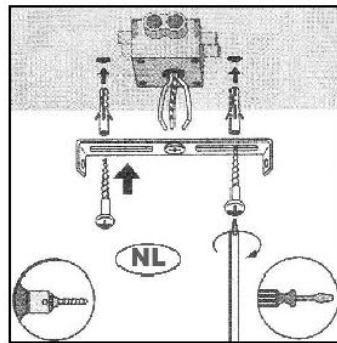

Line drawing of the item

Item number: 28910/31/30

Installation drawing

Technical details

materials used:	Die-casting Aluminum
color:	Coating black
dimmable and how is the fixture dimmable:	Triac dimmable
size:	44mm
Height:	
Length:	
Width:	Φ306mm
Net Weight:	1.18kg
power requirements:	220-240V~50 Hz
bulb type and Wattage Range:	SMD2016 28W
number of bulbs:	488pcs
IP degree:	IP21