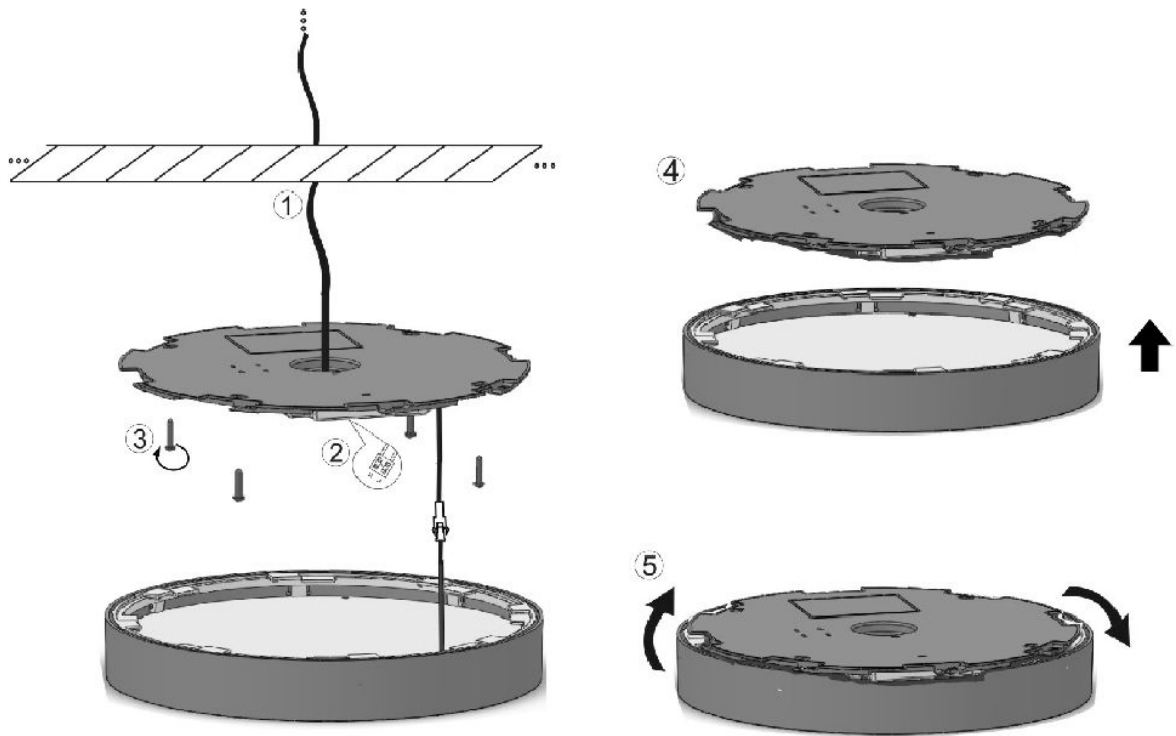

Line drawing of the item

Item number: 28910/31/30

Installation drawing

Technical details

materials used:	Die-casting Aluminum
color:	Coating black
dimmable and how is the fixture dimmable:	Triac dimmable
size:	44mm
Height:	
Length:	
Width:	Φ306mm
Net Weight:	1.18kg
power requirements:	220-240V~50 Hz
bulb type and Wattage Range:	SMD2016 28W
number of bulbs:	488pcs
IP degree:	IP21