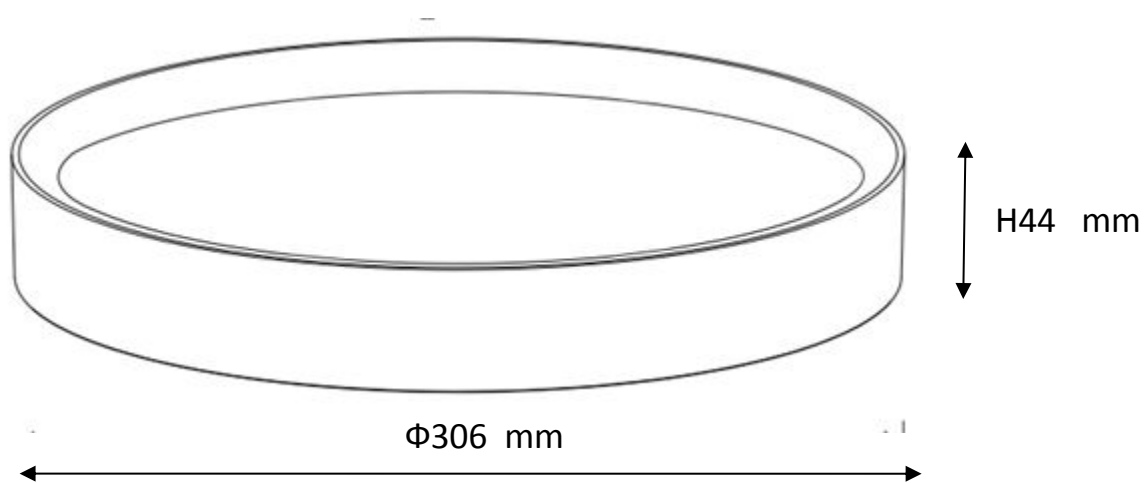

Line drawing of the item

Item number: 28910/31/30

Installation drawing

Technical details

materials used:	Die-casting Aluminum
color:	Coating black
dimmable and how is the fixture dimmable:	Triac dimmable
size:	44mm
Height:	
Length:	
Width:	Φ306mm
Net Weight:	1.18kg
power requirements:	220-240V~50 Hz
bulb type and Wattage Range:	SMD2016 28W
number of bulbs:	488pcs
IP degree:	IP21