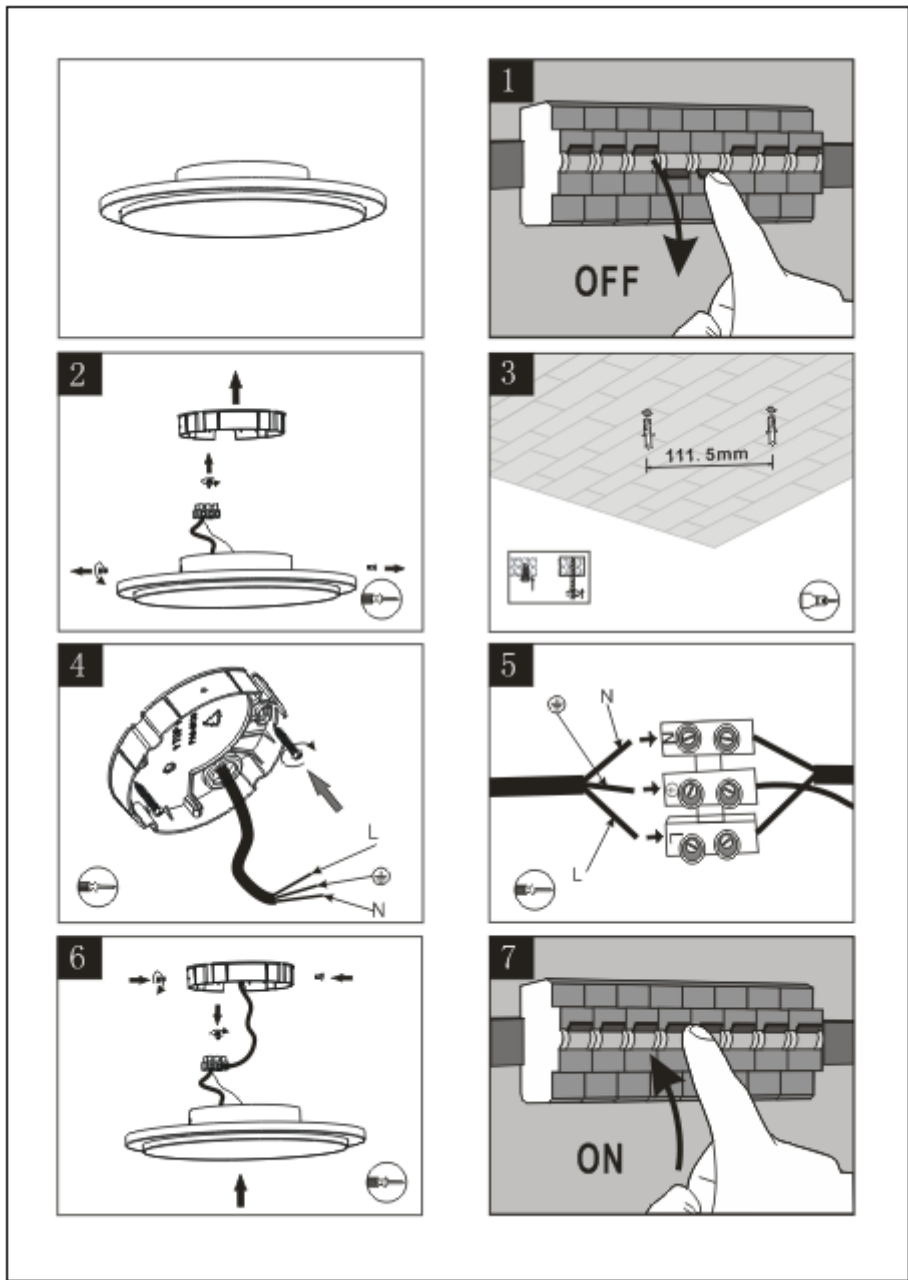

Line drawing of the item (with outline dimensions)

Item number:
28850-23-xx

Installation drawing (the same as it in its instruction manual)

Technical details

materials used:	aluminum	
color:	White/Dark Grey	
dimmable and how is the fixture dimmable:		
size:	Height:	50 mm
	Length:	300 mm
	Width:	300 mm
	Net Weight:	1.5kg
power requirements:	220-240V- 50Hz	
bulb type and maximum Wattage:	100LED	3014SMD Max. 20W
number of bulbs:		
IP degree:	IP54	