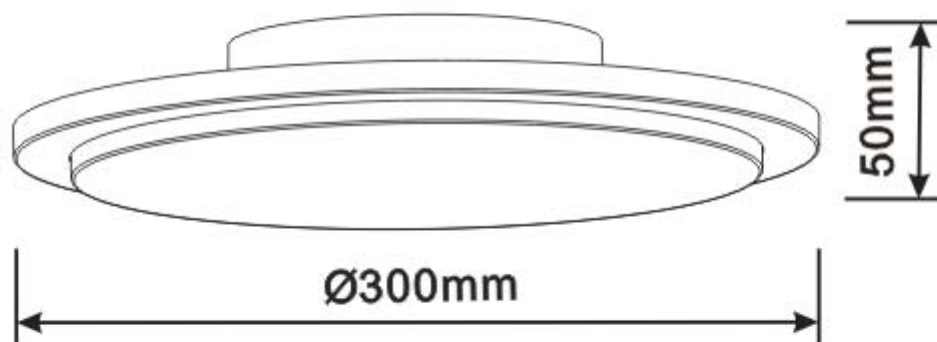

Line drawing of the item (with outline dimensions)

Item number:
28850-23-xx

Installation drawing (the same as it in its instruction manual)

Technical details

materials used:	aluminum	
color:	White/Dark Grey	
dimmable and how is the fixture dimmable:		
size:	Height:	50 mm
	Length:	300 mm
	Width:	300 mm
	Net Weight:	1.5kg
power requirements:	220-240V- 50Hz	
bulb type and maximum Wattage:	100LED	3014SMD Max. 20W
number of bulbs:		
IP degree:	IP54	