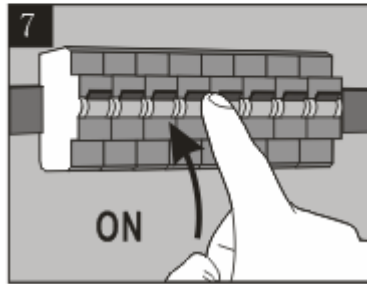

Line drawing of the item (with outline dimensions)

Item number:
28858-25-xx

Installation drawing (the same as it in its instruction manual)

Technical details

materials used:	Aluminum
color:	White/ Dark Grey
dimnable and how is the fixture dimmable:	
size:	Height: 49mm Length: 250mm Width: 250mm Net Weight: 1.40KG
power requirements:	220-240V- 50Hz
bulb type and maximum Wattage:	4x25LED 3014SMD Max. 20W
number of bulbs:	
IP degree:	IP54