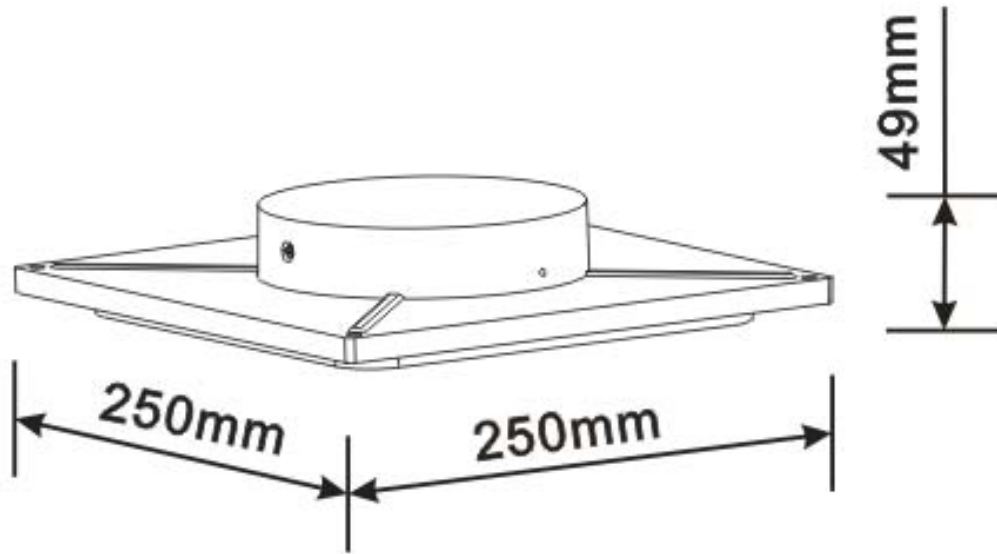

Line drawing of the item (with outline dimensions)

Item number:
28858-25-xx

Installation drawing (the same as it in its instruction manual)

Technical details

materials used:	Aluminum
color:	White/ Dark Grey
dimnable and how is the fixture dimmable:	
size:	Height: 49mm Length: 250mm Width: 250mm Net Weight: 1.40KG
power requirements:	220-240V- 50Hz
bulb type and maximum Wattage:	4x25LED 3014SMD Max. 20W
number of bulbs:	
IP degree:	IP54