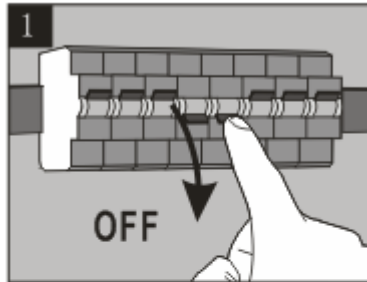

Line drawing of the item (with outline dimensions)

Item number:
28858-25-xx

Installation drawing (the same as it in its instruction manual)

Technical details

materials used:	Aluminum
color:	White/ Dark Grey
dimnable and how is the fixture dimmable:	
size:	Height: 49mm Length: 250mm Width: 250mm Net Weight: 1.40KG
power requirements:	220-240V- 50Hz
bulb type and maximum Wattage:	4x25LED 3014SMD Max. 20W
number of bulbs:	
IP degree:	IP54