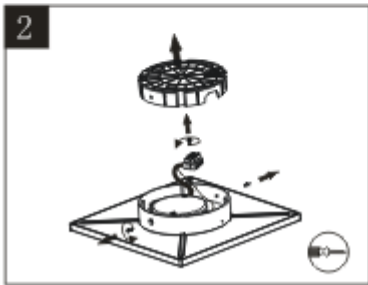

Line drawing of the item (with outline dimensions)

Item number:
28858-25-xx

Installation drawing (the same as it in its instruction manual)

Technical details

materials used:	Aluminum
color:	White/ Dark Grey
dimnable and how is the fixture dimmable:	
size:	Height: 49mm Length: 250mm Width: 250mm Net Weight: 1.40KG
power requirements:	220-240V- 50Hz
bulb type and maximum Wattage:	4x25LED 3014SMD Max. 20W
number of bulbs:	
IP degree:	IP54