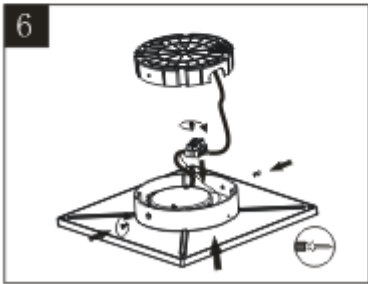

Line drawing of the item (with outline dimensions)

Item number:
28858-25-xx

Installation drawing (the same as it in its instruction manual)

Technical details

materials used:	Aluminum
color:	White/ Dark Grey
dimnable and how is the fixture dimmable:	
size:	Height: 49mm Length: 250mm Width: 250mm Net Weight: 1.40KG
power requirements:	220-240V- 50Hz
bulb type and maximum Wattage:	4x25LED 3014SMD Max. 20W
number of bulbs:	
IP degree:	IP54