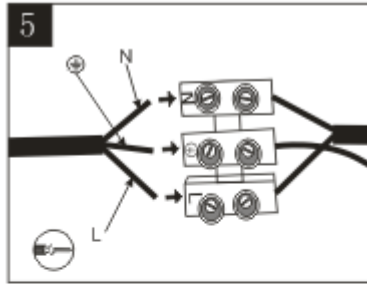

Line drawing of the item (with outline dimensions)

Item number:
28858-25-xx

Installation drawing (the same as it in its instruction manual)

Technical details

materials used:	Aluminum
color:	White/ Dark Grey
dimnable and how is the fixture dimmable:	
size:	Height: 49mm Length: 250mm Width: 250mm Net Weight: 1.40KG
power requirements:	220-240V- 50Hz
bulb type and maximum Wattage:	4x25LED 3014SMD Max. 20W
number of bulbs:	
IP degree:	IP54