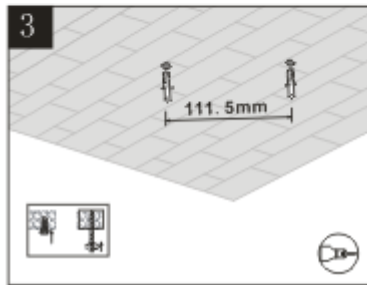

Line drawing of the item (with outline dimensions)

Item number:
28858-25-xx

Installation drawing (the same as it in its instruction manual)

Technical details

materials used:	Aluminum
color:	White/ Dark Grey
dimnable and how is the fixture dimmable:	
size:	Height: 49mm Length: 250mm Width: 250mm Net Weight: 1.40KG
power requirements:	220-240V- 50Hz
bulb type and maximum Wattage:	4x25LED 3014SMD Max. 20W
number of bulbs:	
IP degree:	IP54