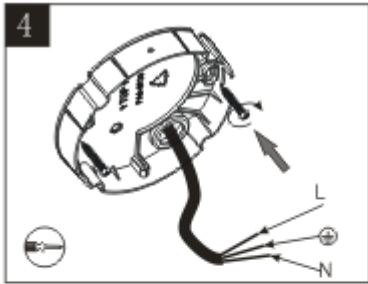

Line drawing of the item (with outline dimensions)

Item number:
28858-25-xx

Installation drawing (the same as it in its instruction manual)

Technical details

materials used:	Aluminum
color:	White/ Dark Grey
dimnable and how is the fixture dimmable:	
size:	Height: 49mm Length: 250mm Width: 250mm Net Weight: 1.40KG
power requirements:	220-240V- 50Hz
bulb type and maximum Wattage:	4x25LED 3014SMD Max. 20W
number of bulbs:	
IP degree:	IP54