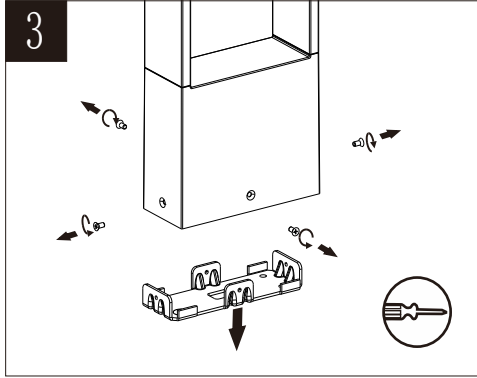

LUCIDE

Item number: 28857/61/30

Technical details

Materials used:	Aluminium+Plastic
Color:	Dark Grey
Dimmable and how is fixture dimmable	No
Size:	Height: 60cm
	Length: 15cm
	Width: 6cm
	Net weight: 1.24kg
Power requirements:	220-240V~50Hz
Bulb type and maximum wattage:	SMD LED, Max 6.5W
Number of bulbs:	36pcs SMD LED
IP degree:	IP54