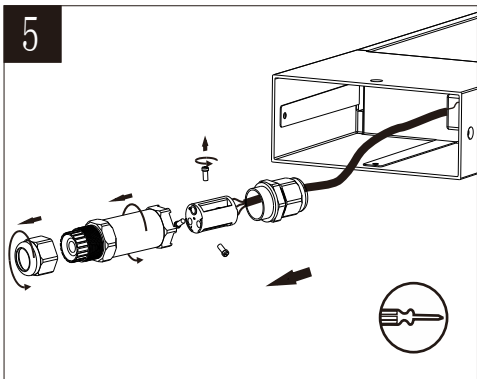

LUCIDE

Item number: 28857/61/30

Technical details

Materials used:	Aluminium+Plastic
Color:	Dark Grey
Dimmable and how is fixture dimmable	No
Size:	Height: 60cm
	Length: 15cm
	Width: 6cm
	Net weight: 1.24kg
Power requirements:	220-240V~50Hz
Bulb type and maximum wattage:	SMD LED, Max 6.5W
Number of bulbs:	36pcs SMD LED
IP degree:	IP54