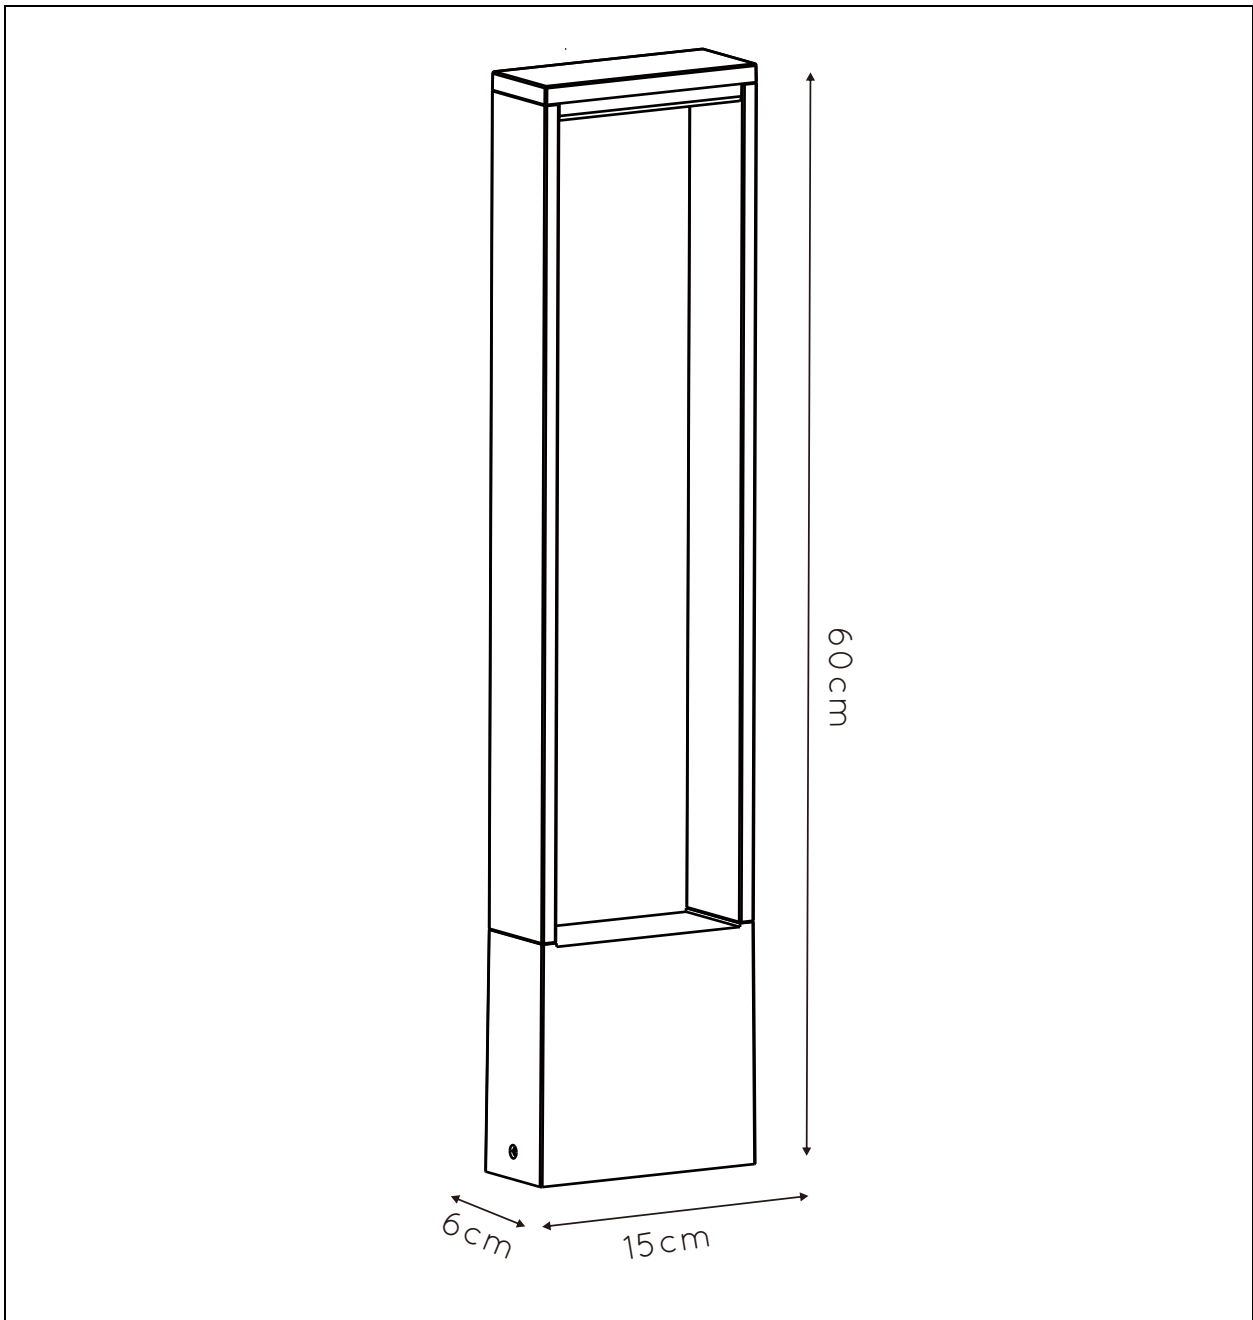

LUCIDE

Item number: 28857/61/30

Technical details

Materials used:	Aluminium+Plastic
Color:	Dark Grey
Dimmable and how is fixture dimmable	No
Size:	Height: 60cm
	Length: 15cm
	Width: 6cm
	Net weight: 1.24kg
Power requirements:	220-240V~50Hz
Bulb type and maximum wattage:	SMD LED, Max 6.5W
Number of bulbs:	36pcs SMD LED
IP degree:	IP54