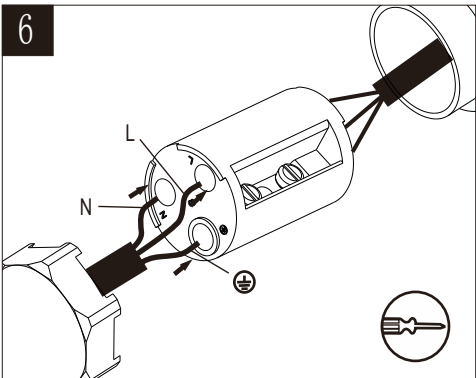

LUCIDE

Item number: 28857/61/30

Technical details

Materials used:	Aluminium+Plastic
Color:	Dark Grey
Dimmable and how is fixture dimmable	No
Size:	Height: 60cm
	Length: 15cm
	Width: 6cm
	Net weight: 1.24kg
Power requirements:	220-240V~50Hz
Bulb type and maximum wattage:	SMD LED, Max 6.5W
Number of bulbs:	36pcs SMD LED
IP degree:	IP54