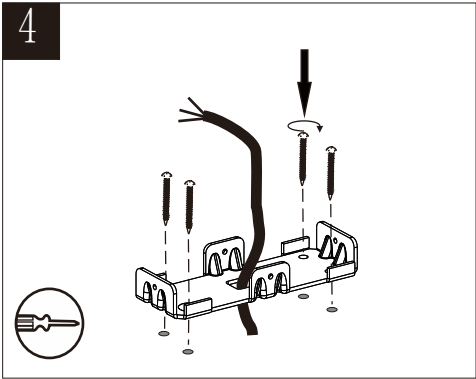

LUCIDE

Item number: 28857/61/30

Technical details

Materials used:	Aluminium+Plastic
Color:	Dark Grey
Dimmable and how is fixture dimmable	No
Size:	Height: 60cm
	Length: 15cm
	Width: 6cm
	Net weight: 1.24kg
Power requirements:	220-240V~50Hz
Bulb type and maximum wattage:	SMD LED, Max 6.5W
Number of bulbs:	36pcs SMD LED
IP degree:	IP54