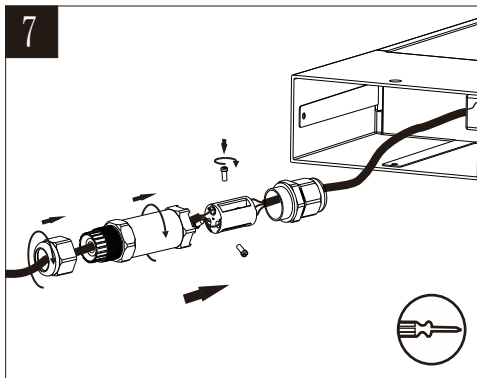

LUCIDE

Item number: 28857/61/30

Technical details

Materials used:	Aluminium+Plastic
Color:	Dark Grey
Dimmable and how is fixture dimmable	No
Size:	Height: 60cm
	Length: 15cm
	Width: 6cm
	Net weight: 1.24kg
Power requirements:	220-240V~50Hz
Bulb type and maximum wattage:	SMD LED, Max 6.5W
Number of bulbs:	36pcs SMD LED
IP degree:	IP54