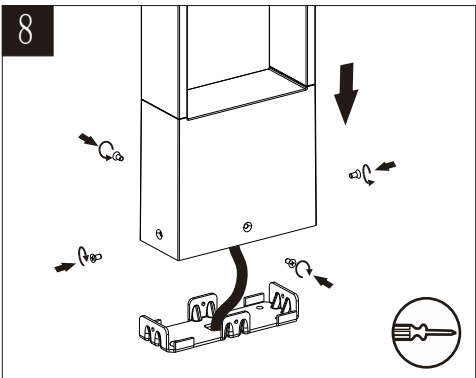

LUCIDE

Item number: 28857/61/30

Technical details

Materials used:	Aluminium+Plastic
Color:	Dark Grey
Dimmable and how is fixture dimmable	No
Size:	Height: 60cm
	Length: 15cm
	Width: 6cm
	Net weight: 1.24kg
Power requirements:	220-240V~50Hz
Bulb type and maximum wattage:	SMD LED, Max 6.5W
Number of bulbs:	36pcs SMD LED
IP degree:	IP54