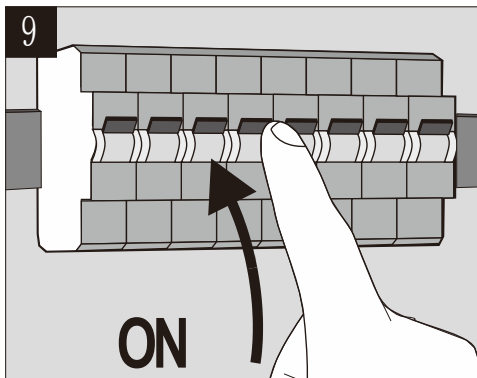

LUCIDE

Item number: 28857/61/30

Technical details

Materials used:	Aluminium+Plastic
Color:	Dark Grey
Dimmable and how is fixture dimmable	No
Size:	Height: 60cm
	Length: 15cm
	Width: 6cm
	Net weight: 1.24kg
Power requirements:	220-240V~50Hz
Bulb type and maximum wattage:	SMD LED, Max 6.5W
Number of bulbs:	36pcs SMD LED
IP degree:	IP54