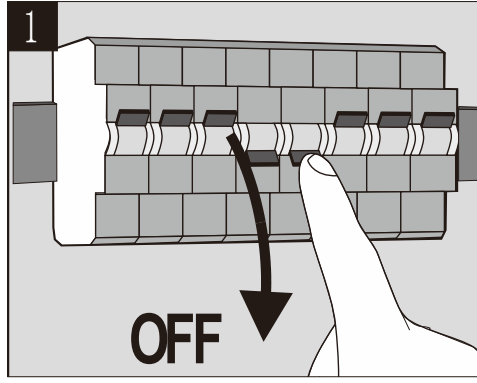

LUCIDE

Item number: 28857/61/30

Technical details

Materials used:	Aluminium+Plastic
Color:	Dark Grey
Dimmable and how is fixture dimmable	No
Size:	Height: 60cm
	Length: 15cm
	Width: 6cm
	Net weight: 1.24kg
Power requirements:	220-240V~50Hz
Bulb type and maximum wattage:	SMD LED, Max 6.5W
Number of bulbs:	36pcs SMD LED
IP degree:	IP54