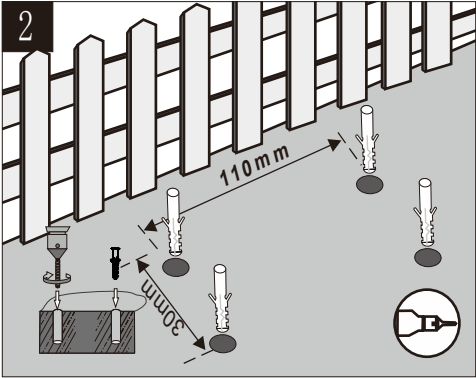

LUCIDE

Item number: 28857/61/30

Technical details

Materials used:	Aluminium+Plastic
Color:	Dark Grey
Dimmable and how is fixture dimmable	No
Size:	Height: 60cm
	Length: 15cm
	Width: 6cm
	Net weight: 1.24kg
Power requirements:	220-240V~50Hz
Bulb type and maximum wattage:	SMD LED, Max 6.5W
Number of bulbs:	36pcs SMD LED
IP degree:	IP54