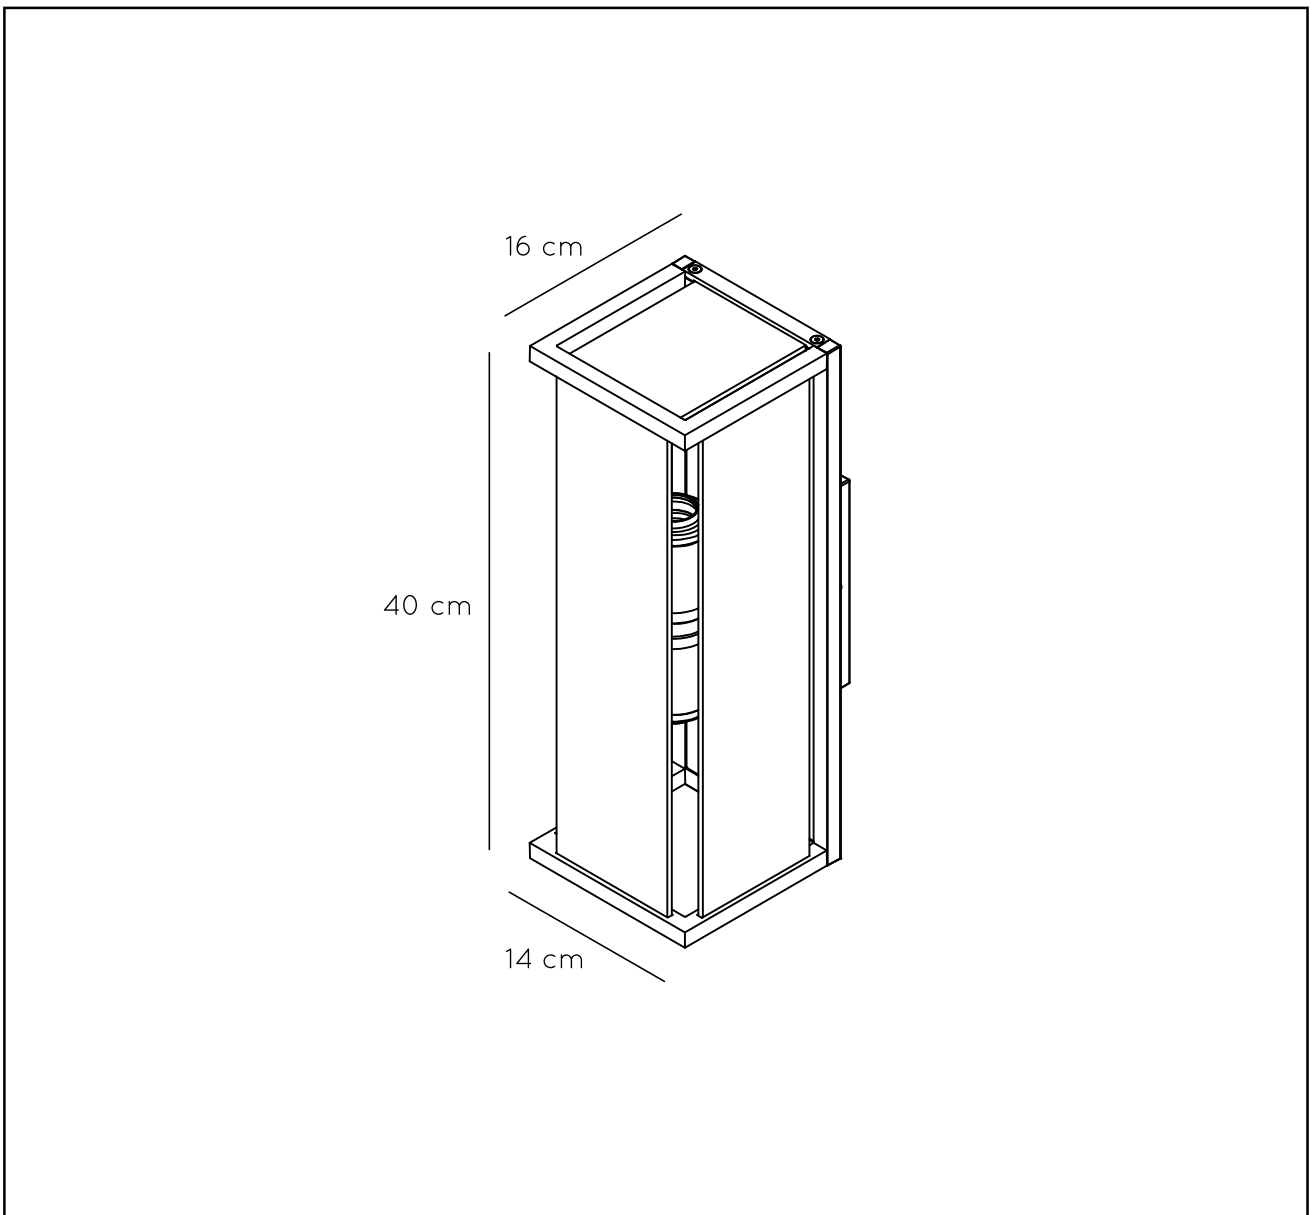

### General

**Dimensions LxWxH :** 14 cm x 16 cm x 40 cm

**Height minimum :** 40 cm

**Height maximum :** 40 cm

**Dimensions shade LxWxH :** -

**Main material :** Aluminum

**Ceiling rose material :** -

**Color :** Anthracite

### Product specifications

**Dimmable :** No

**Light direction :** -

**Adjustable in height :** No

**Directional :** Not Directional

**Cable :** No

**Cable length :** -

**Sensor :** Without Sensor

**Control :** Light Switch Control

**IP-Class :** 54

**Electric class :** 1

**Light source including ? :** No

**Lamp socket :** E27

**Light source number :** 2

**Power requirements :** 220-240V-50Hz

**Bulb type & maximum wattage :** LED Max. 2x15W

# CLAIRE LED

Item number : 27883/02/30

EAN code : 5411212271495

For more specifications, dimensions please visit  
[www.lucide.com](http://www.lucide.com)