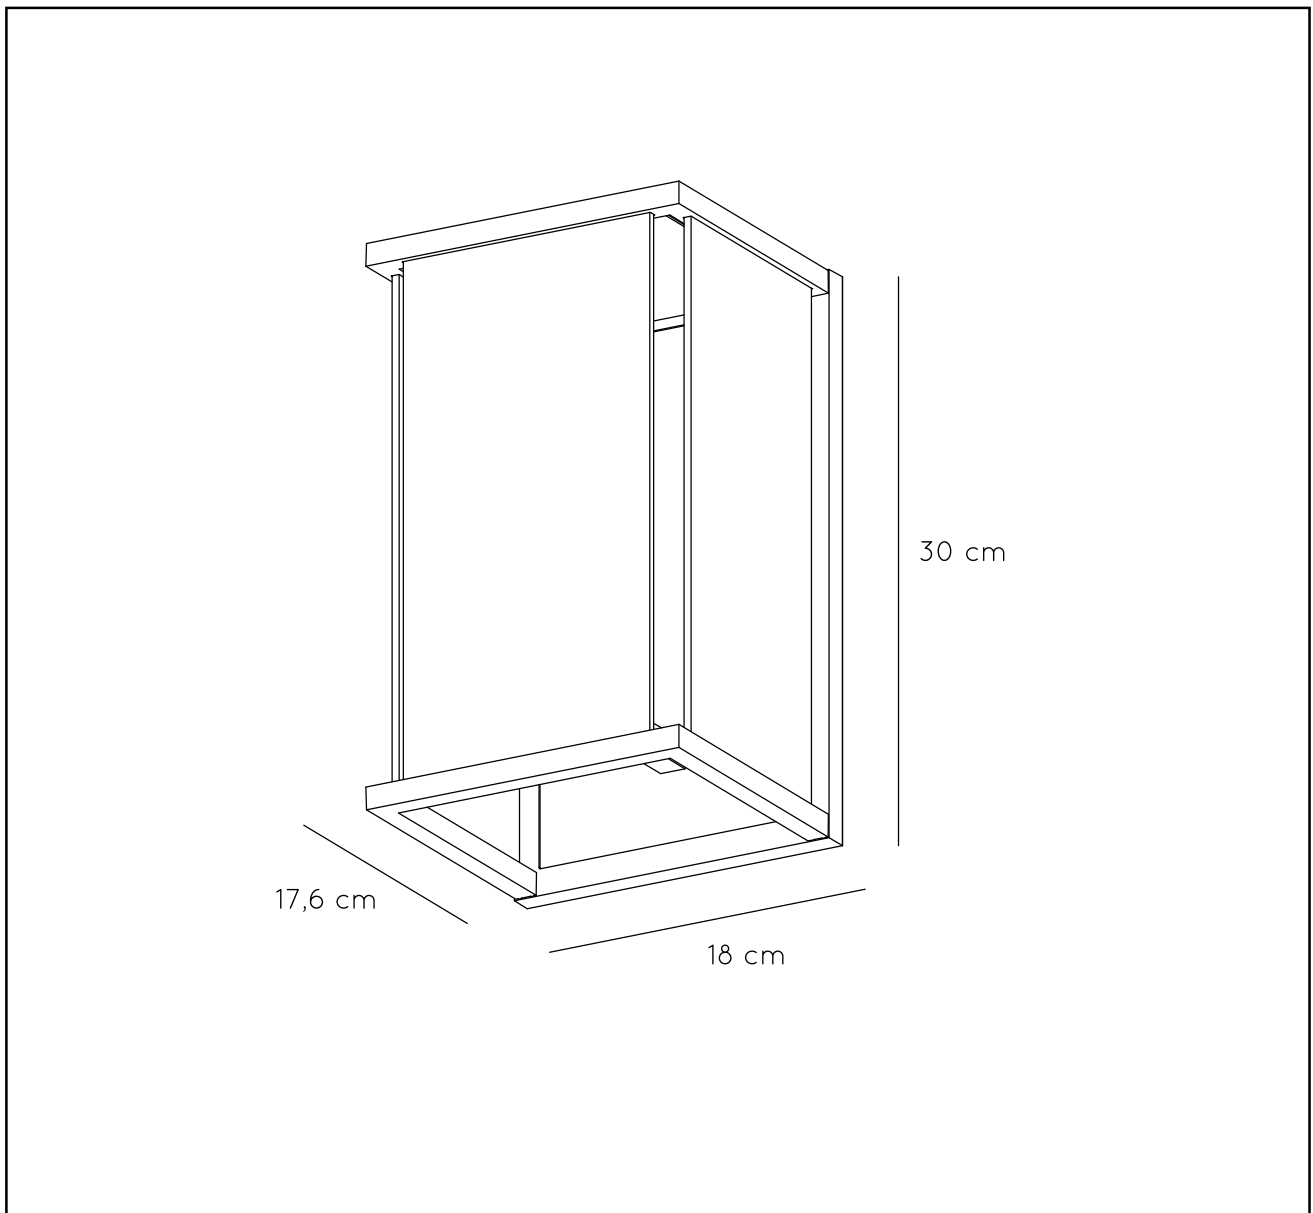

General

Dimensions LxWxH : 17,6 cm x 18 cm x 30 cm

Height minimum : 30 cm

Height maximum : 30 cm

Dimensions shade LxWxH : -

Main material : Aluminum

Ceiling rose material : -

Color : Anthracite

Style : Modern

Shape : As Shown

Weight : 2,70 kg

Warranty : 2 years

Product specifications

Dimmable : No

Light direction : -

Adjustable in height : No

Explanation of IP numbers for degrees of protection, see safety instruction manual in the box.

For more specifications of this product please visit

www.lucide.com

LUCIDE

TECHNICAL DRAWING & DIMENSIONS

CLAIRE LED

Item number : 27883/01/30

EAN code : 5411212271488

For more specifications, dimensions please visit
www.lucide.com

LUCIDE

INSTALLATION DRAWING SPECIFICATIONS