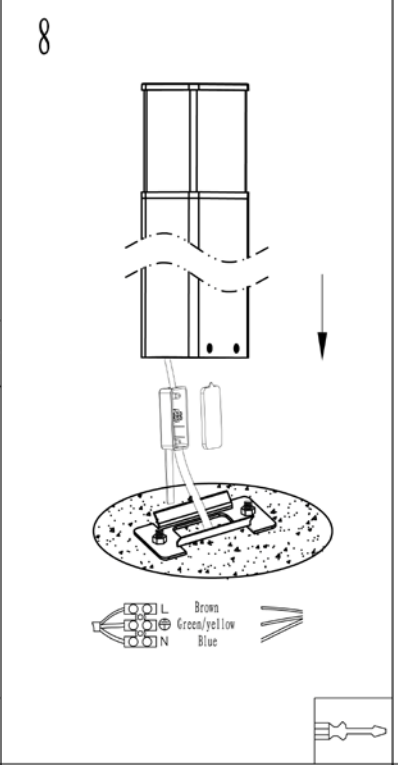

Item number: 27878/90/30

Technical details

Materials used:	Aluminium body with pc
Color:	Black
Dimmable and how is fixture dimmable	No
Size:	Height: 900mm
	Length: 125mm
	Width: 70mm
	Net weight: 2.65kg
Power requirements:	220-240V/~50Hz
Bulb type and maximum wattage:	9W LED
Number of bulbs:	27xLED 5630 SMD
IP degree:	IP54