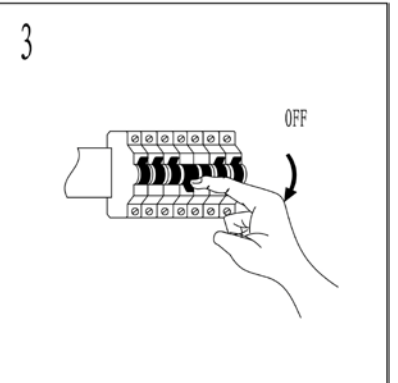

Item number: 27878/90/30

Technical details

Materials used:	Aluminium body with pc
Color:	Black
Dimmable and how is fixture dimmable	No
Size:	Height: 900mm
	Length: 125mm
	Width: 70mm
	Net weight: 2.65kg
Power requirements:	220-240V/~50Hz
Bulb type and maximum wattage:	9W LED
Number of bulbs:	27xLED 5630 SMD
IP degree:	IP54