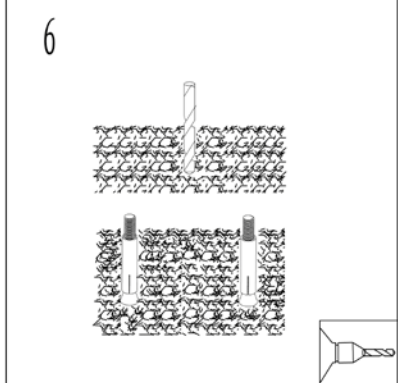

Item number: 27878/90/30

Technical details

Materials used:	Aluminium body with pc
Color:	Black
Dimmable and how is fixture dimmable	No
Size:	Height: 900mm
	Length: 125mm
	Width: 70mm
	Net weight: 2.65kg
Power requirements:	220-240V/~50Hz
Bulb type and maximum wattage:	9W LED
Number of bulbs:	27xLED 5630 SMD
IP degree:	IP54