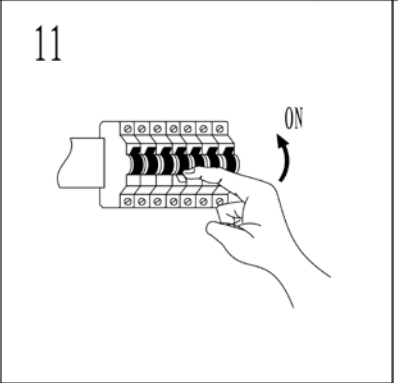

Item number: 27878/90/30

Technical details

Materials used:	Aluminium body with pc
Color:	Black
Dimmable and how is fixture dimmable	No
Size:	Height: 900mm
	Length: 125mm
	Width: 70mm
	Net weight: 2.65kg
Power requirements:	220-240V/~50Hz
Bulb type and maximum wattage:	9W LED
Number of bulbs:	27xLED 5630 SMD
IP degree:	IP54