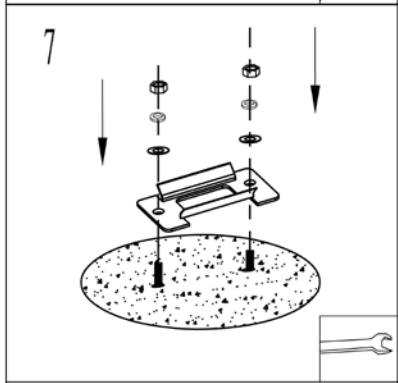

Item number: 27878/90/30

Technical details

Materials used:	Aluminium body with pc
Color:	Black
Dimmable and how is fixture dimmable	No
Size:	Height: 900mm
	Length: 125mm
	Width: 70mm
	Net weight: 2.65kg
Power requirements:	220-240V/~50Hz
Bulb type and maximum wattage:	9W LED
Number of bulbs:	27xLED 5630 SMD
IP degree:	IP54