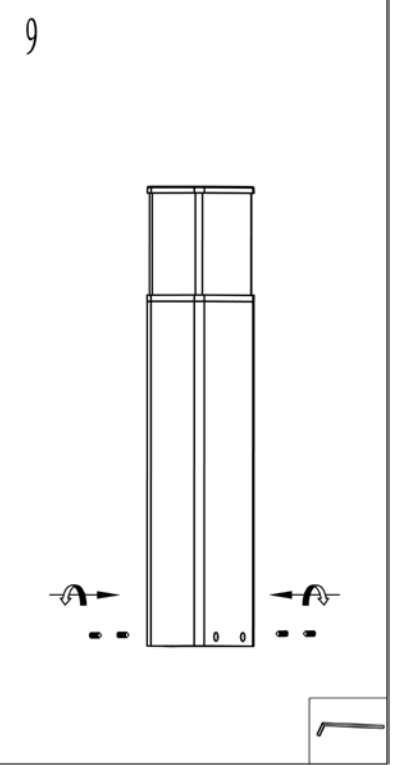

Item number: 27878/90/30

Technical details

Materials used:	Aluminium body with pc
Color:	Black
Dimmable and how is fixture dimmable	No
Size:	Height: 900mm
	Length: 125mm
	Width: 70mm
	Net weight: 2.65kg
Power requirements:	220-240V/~50Hz
Bulb type and maximum wattage:	9W LED
Number of bulbs:	27xLED 5630 SMD
IP degree:	IP54