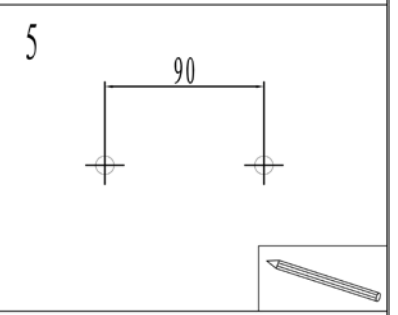

Item number: 27878/90/30

Technical details

Materials used:	Aluminium body with pc
Color:	Black
Dimmable and how is fixture dimmable	No
Size:	Height: 900mm
	Length: 125mm
	Width: 70mm
	Net weight: 2.65kg
Power requirements:	220-240V/~50Hz
Bulb type and maximum wattage:	9W LED
Number of bulbs:	27xLED 5630 SMD
IP degree:	IP54