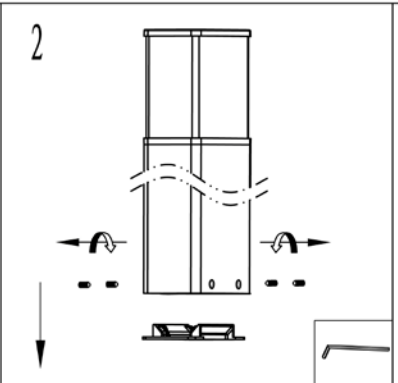

Item number: 27878/90/30

Technical details

Materials used:	Aluminium body with pc
Color:	Black
Dimmable and how is fixture dimmable	No
Size:	Height: 900mm
	Length: 125mm
	Width: 70mm
	Net weight: 2.65kg
Power requirements:	220-240V/~50Hz
Bulb type and maximum wattage:	9W LED
Number of bulbs:	27xLED 5630 SMD
IP degree:	IP54