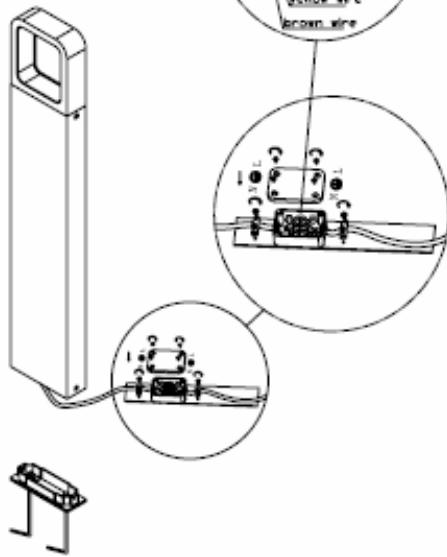

Line drawing of the item

Item number: 27867/65/30

Installation drawing

2.

3.

4.

5.

Technical details

| | |
|---|--|
| materials used: | Die-cast Aluminium |
| color: | Graphite |
| dimmable and how is the fixture dimmable: | |
| size: | Height: 12CM Length: 4CM Width: 65CM Net Weight: 1.88KG |
| power requirements: | 220-240V~50Hz |
| bulb type and maximum Wattage: | LED Max.7W |
| number of bulbs: | 1x7W LED |
| IP degree: | IP54 |