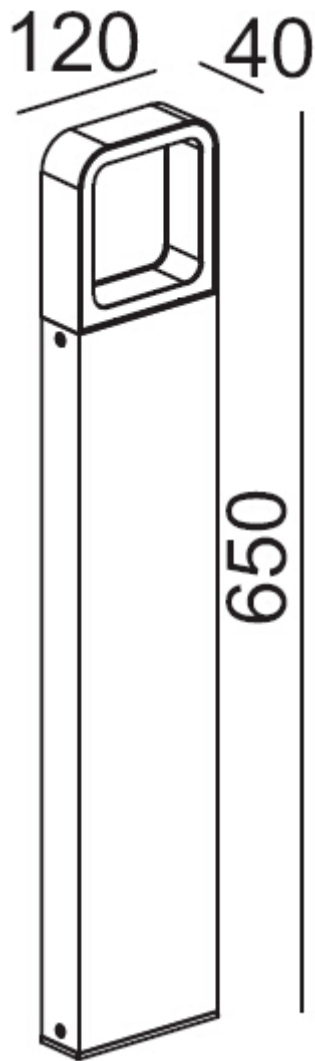

Line drawing of the item

Item number: 27867/65/30

Installation drawing

2.

3.

4.

5.

Technical details

| | |
|---|--|
| materials used: | Die-cast Aluminium |
| color: | Graphite |
| dimmable and how is the fixture dimmable: | |
| size: | Height: 12CM Length: 4CM Width: 65CM Net Weight: 1.88KG |
| power requirements: | 220-240V~50Hz |
| bulb type and maximum Wattage: | LED Max.7W |
| number of bulbs: | 1x7W LED |
| IP degree: | IP54 |