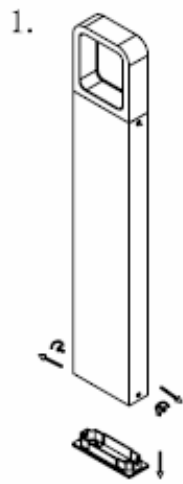

Line drawing of the item

Item number: 27867/65/30

Installation drawing

2.

3.

4.

5.

Technical details

| | |
|---|--|
| materials used: | Die-cast Aluminium |
| color: | Graphite |
| dimmable and how is the fixture dimmable: | |
| size: | Height: 12CM Length: 4CM Width: 65CM Net Weight: 1.88KG |
| power requirements: | 220-240V~50Hz |
| bulb type and maximum Wattage: | LED Max.7W |
| number of bulbs: | 1x7W LED |
| IP degree: | IP54 |