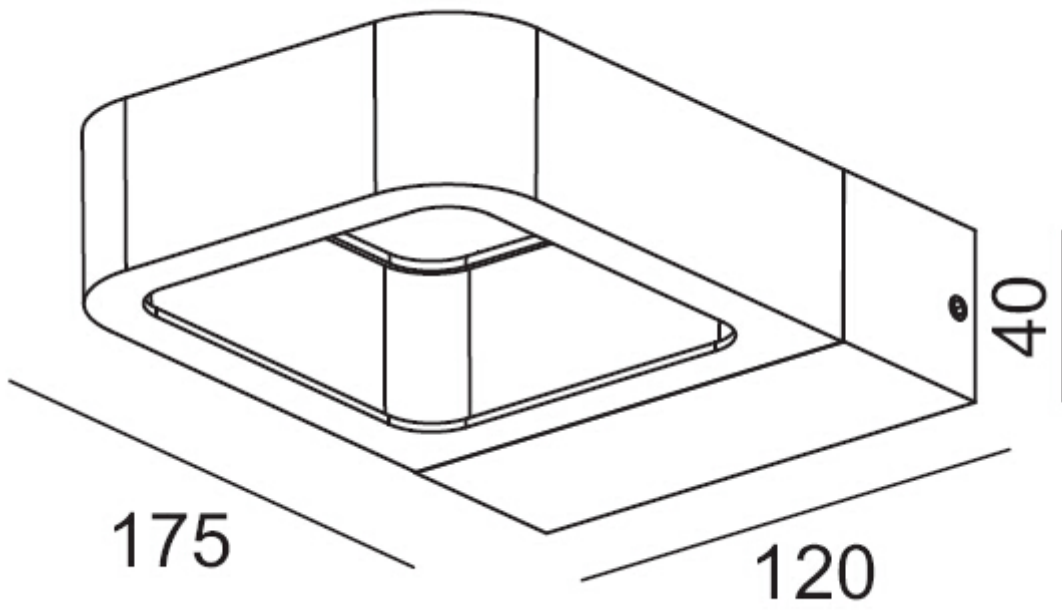

Line drawing of the item

Item number: 27867/05/31

Installation drawing

Technical details

materials used:	Die-cast Aluminium
color:	White
dimmable and how is the fixture dimmable:	
size:	Height: 12CM Length: 4CM Width: 17.5CM Net Weight: 0.67KG
power requirements:	220-240V~50Hz
bulb type and maximum Wattage:	LED Max.7W
number of bulbs:	1x7W LED
IP degree:	IP54