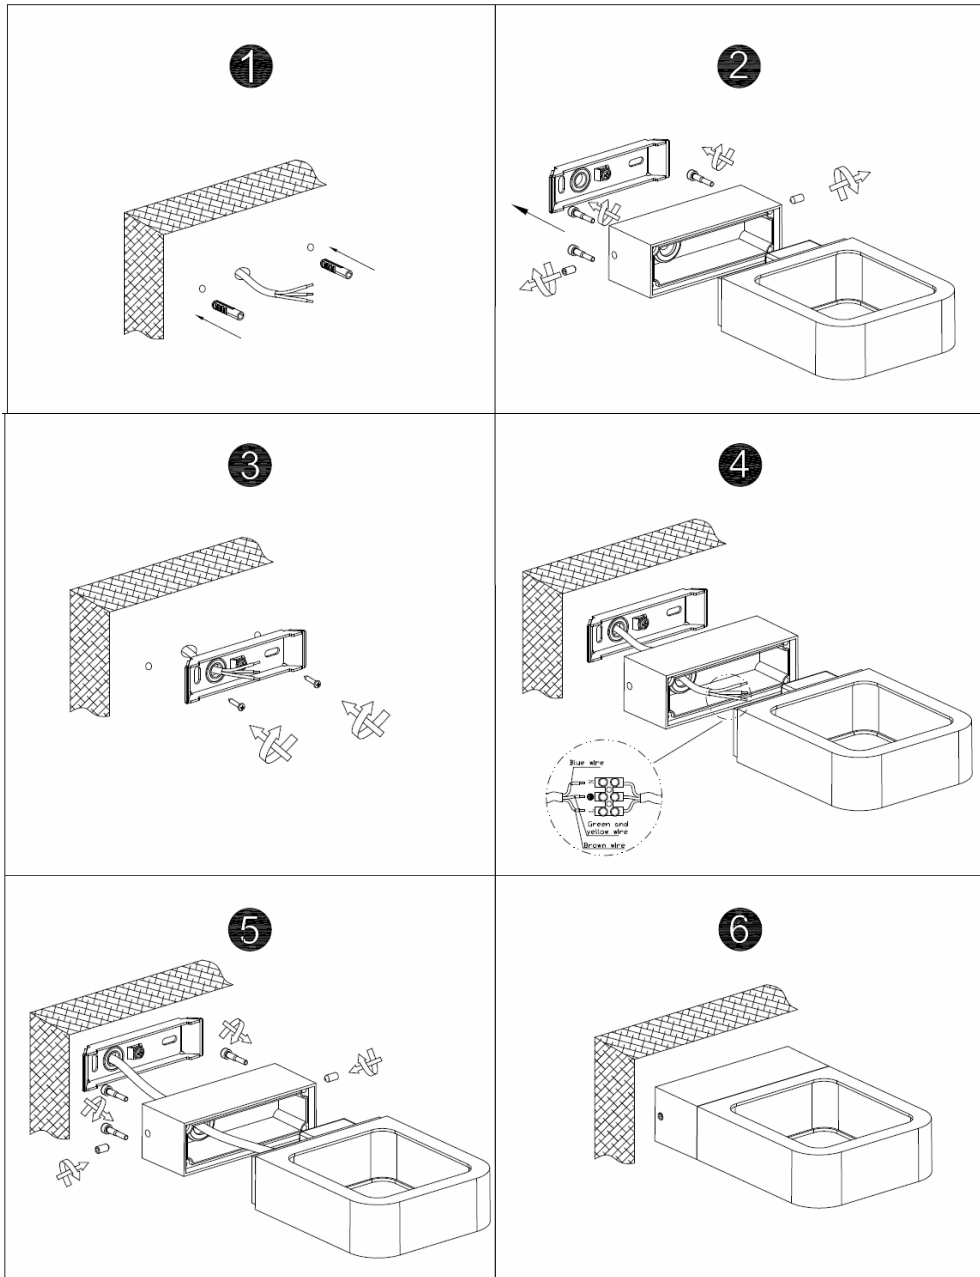

Line drawing of the item

Item number: 27867/05/31

Installation drawing

Technical details

materials used:	Die-cast Aluminium
color:	White
dimmable and how is the fixture dimmable:	
size:	Height: 12CM Length: 4CM Width: 17.5CM Net Weight: 0.67KG
power requirements:	220-240V~50Hz
bulb type and maximum Wattage:	LED Max.7W
number of bulbs:	1x7W LED
IP degree:	IP54