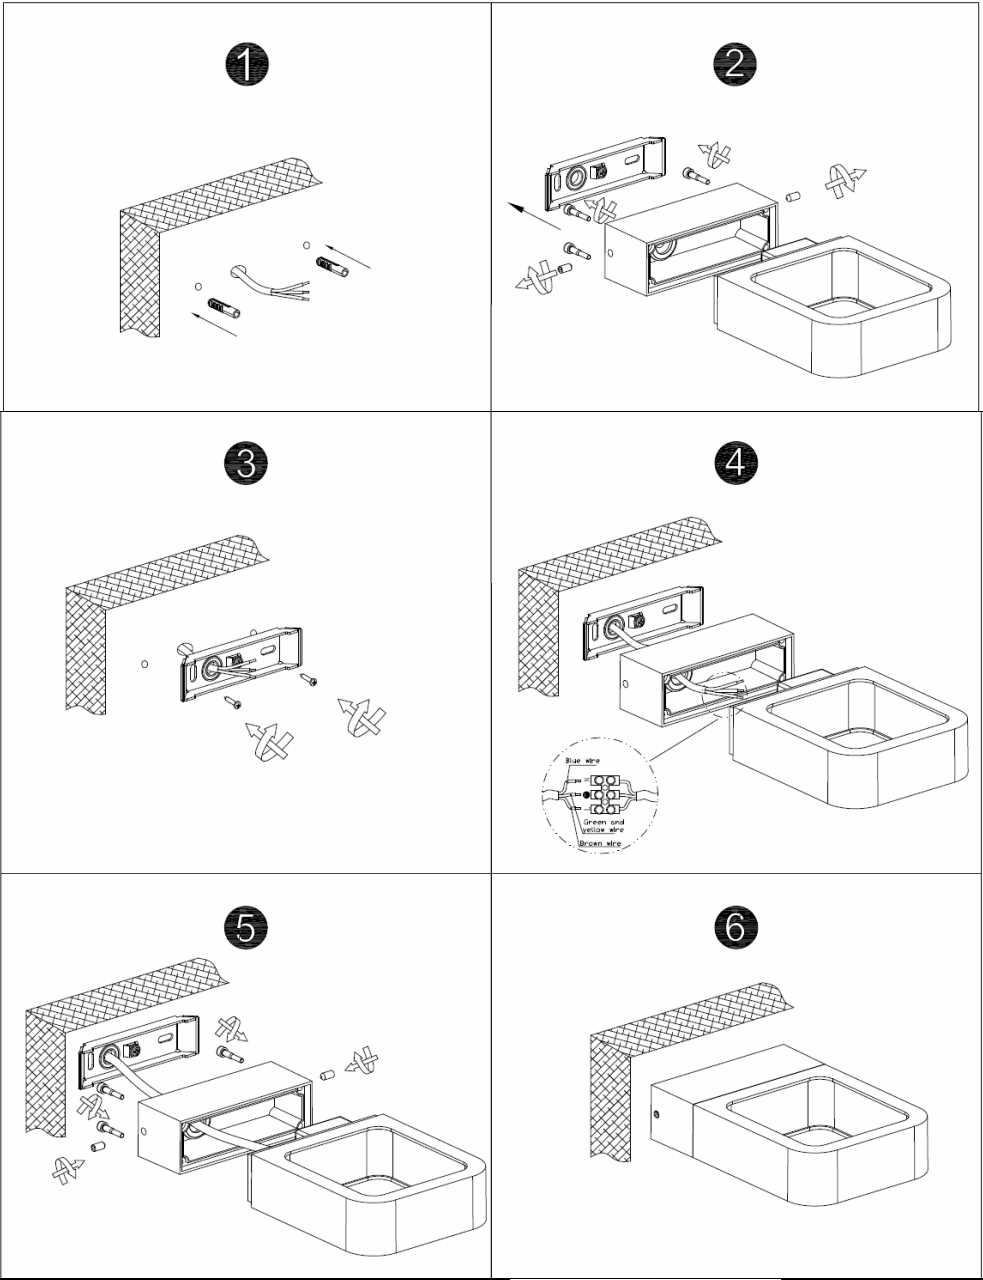

Line drawing of the item

Item number: 27867/05/30

Installation drawing

### Technical details

materials used:	Die-cast Aluminium
color:	Graphite
dimmable and how is the fixture dimmable:	
size:	Height: 12CM Length: 4CM Width: 17.5CM Net Weight: 0.67KG
power requirements:	220-240V~50Hz
bulb type and maximum Wattage:	LED Max.7W
number of bulbs:	1x7W LED
IP degree:	IP54