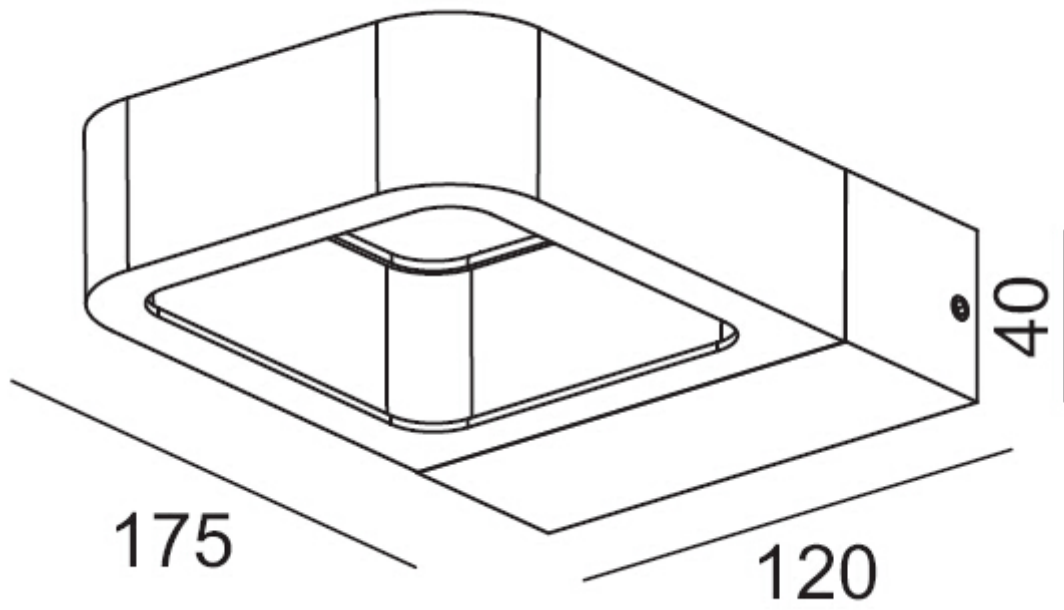

Line drawing of the item

Item number: 27867/05/30

Installation drawing

### Technical details

materials used:	Die-cast Aluminium
color:	Graphite
dimmable and how is the fixture dimmable:	
size:	Height: 12CM Length: 4CM Width: 17.5CM Net Weight: 0.67KG
power requirements:	220-240V~50Hz
bulb type and maximum Wattage:	LED Max.7W
number of bulbs:	1x7W LED
IP degree:	IP54