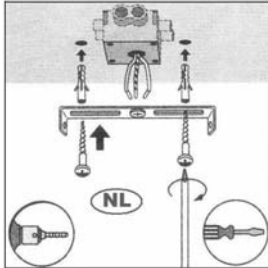

Line drawing of the item

Item number: 27867/05/30

Installation drawing

### Technical details

materials used:	Die-cast Aluminium
color:	Graphite
dimmable and how is the fixture dimmable:	
size:	Height: 12CM Length: 4CM Width: 17.5CM Net Weight: 0.67KG
power requirements:	220-240V~50Hz
bulb type and maximum Wattage:	LED Max.7W
number of bulbs:	1x7W LED
IP degree:	IP54