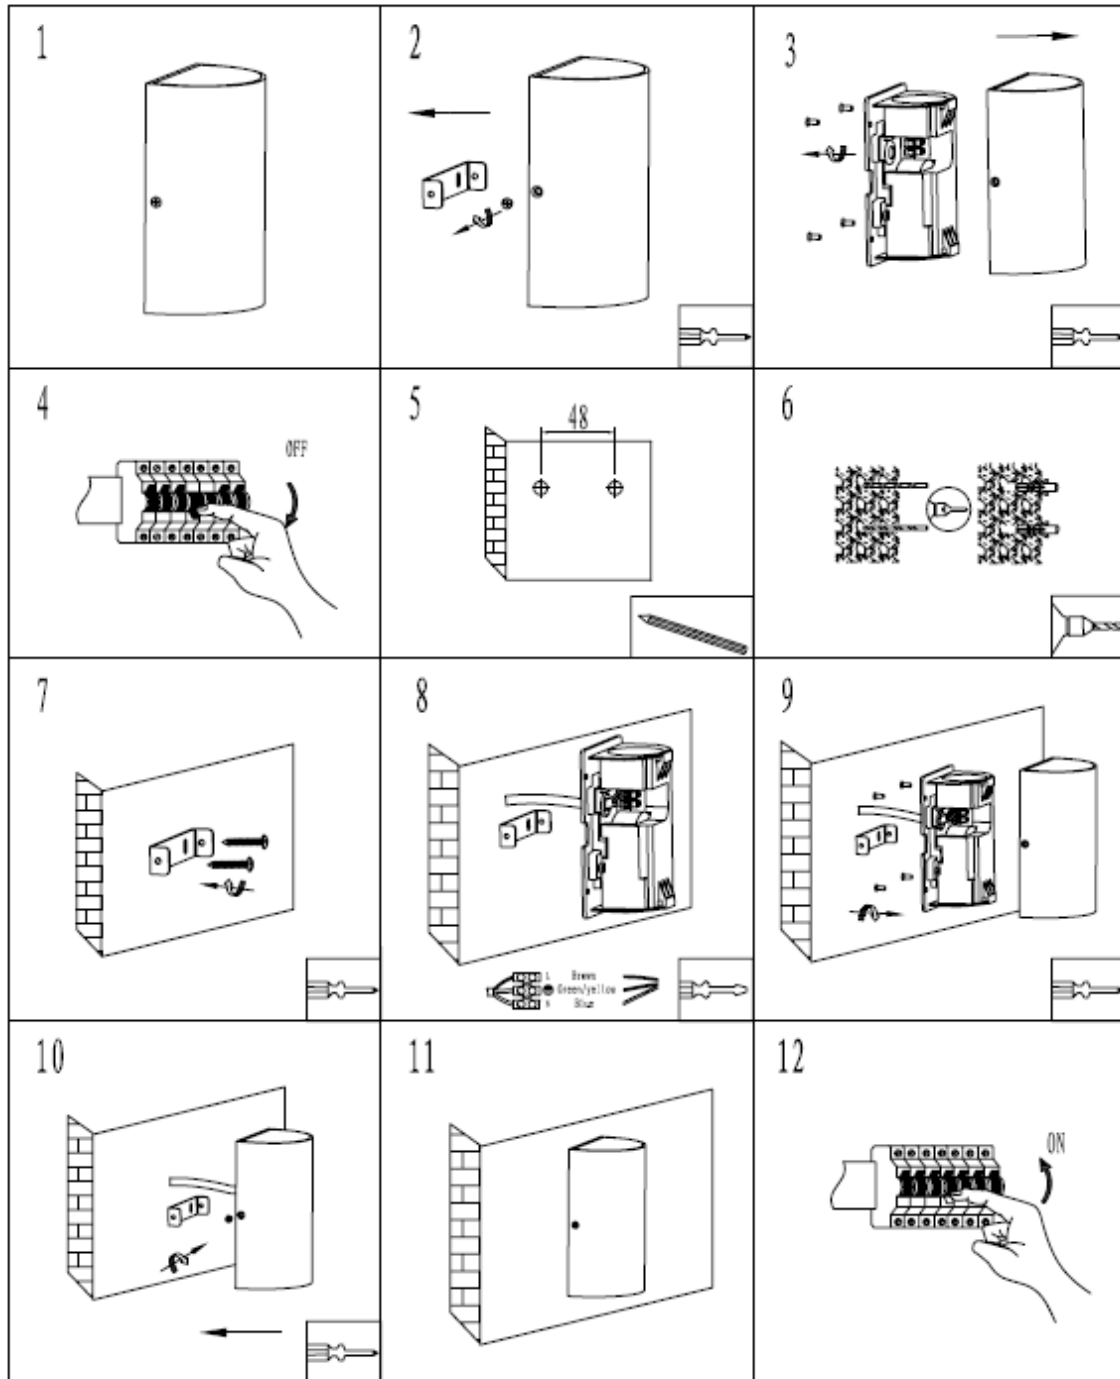

Line drawing of the item

Item number:27864/10/97

# Installation drawing

Technical details

materials used:	Aluminium body with temper glass
color:	Rusty
dimmable and how is the fixture dimmable:	
size:	Height: 160mm Length: 100mm Width: 65mm Net Weight: 0.8kg
power requirements:	220-240V/~50Hz
bulb type and maximum Wattage:	5W LED
number of bulbs:	2x5W BRIDGELUX LED
IP degree:	IP54