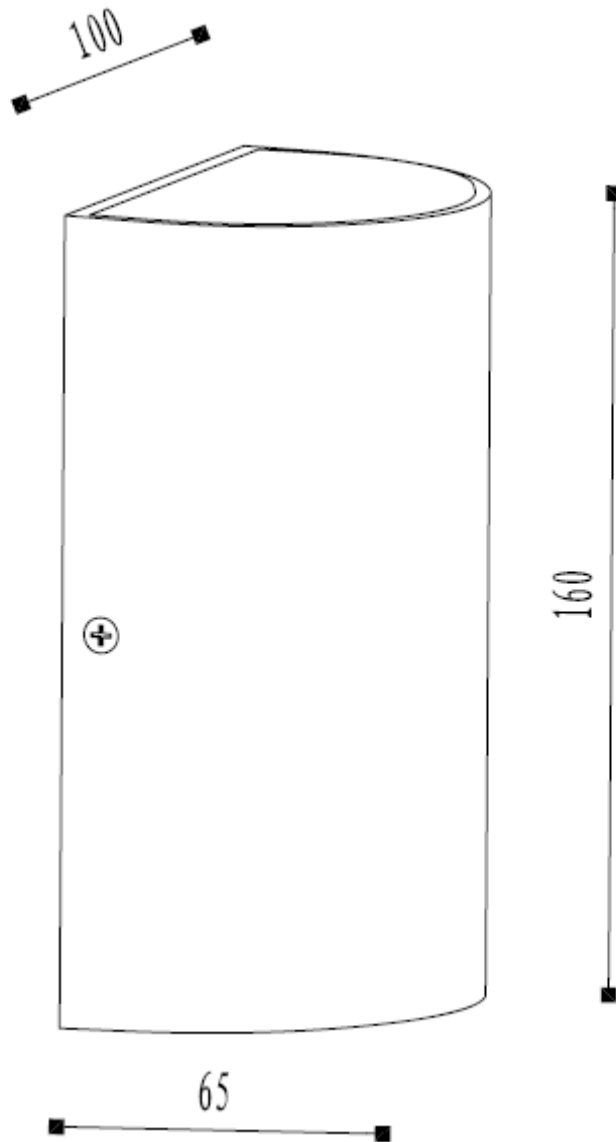

Line drawing of the item

Item number:27864/10/97

# Installation drawing

Technical details

materials used:	Aluminium body with temper glass
color:	Rusty
dimmable and how is the fixture dimmable:	
size:	Height: 160mm Length: 100mm Width: 65mm Net Weight: 0.8kg
power requirements:	220-240V/~50Hz
bulb type and maximum Wattage:	5W LED
number of bulbs:	2x5W BRIDGELUX LED
IP degree:	IP54