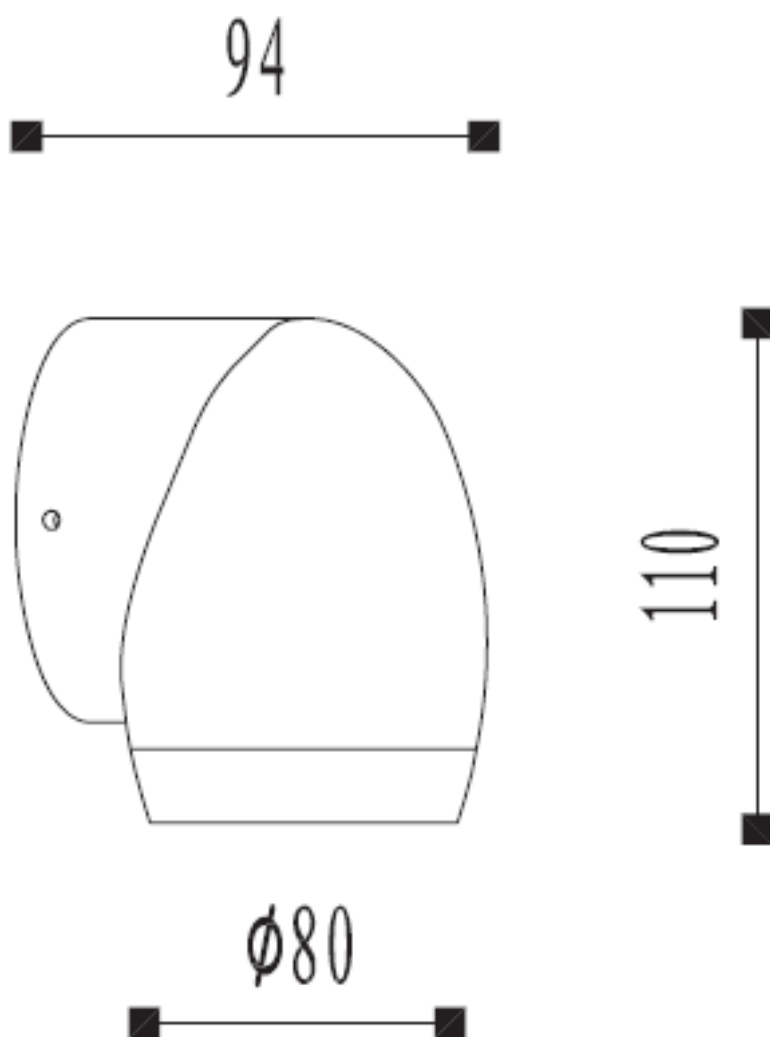

Line drawing of the item

Item number:27855/01/30

Installation drawing

### Technical details

materials used:	Aluminium body with temper glass
color:	Dark Grey
dimmable and how is the fixture dimmable:	
size:	Height: 110mm Length: 94mm Width: Ø80mm Net Weight: 0.47kg
power requirements:	220-240V/~50Hz
bulb type and maximum Wattage:	GU10 LED MAX.4W
number of bulbs:	1xGU10
IP degree:	IP54