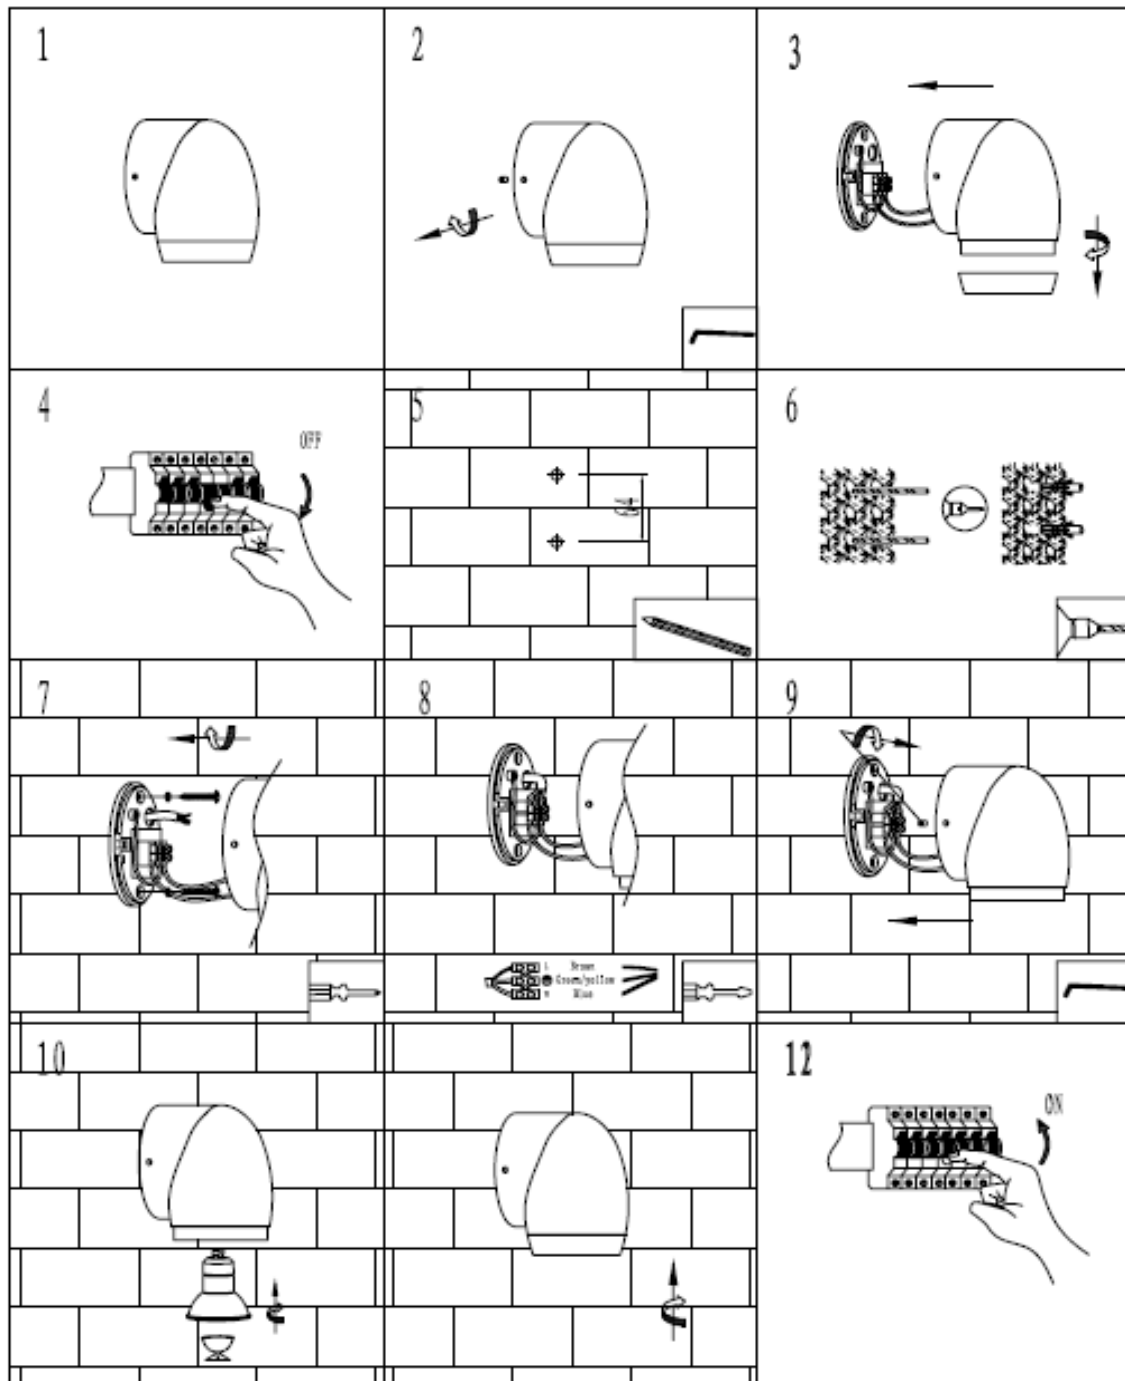

Line drawing of the item

Item number:27855/01/30

Installation drawing

### Technical details

materials used:	Aluminium body with temper glass
color:	Dark Grey
dimmable and how is the fixture dimmable:	
size:	Height: 110mm Length: 94mm Width: Ø80mm Net Weight: 0.47kg
power requirements:	220-240V/~50Hz
bulb type and maximum Wattage:	GU10 LED MAX.4W
number of bulbs:	1xGU10
IP degree:	IP54