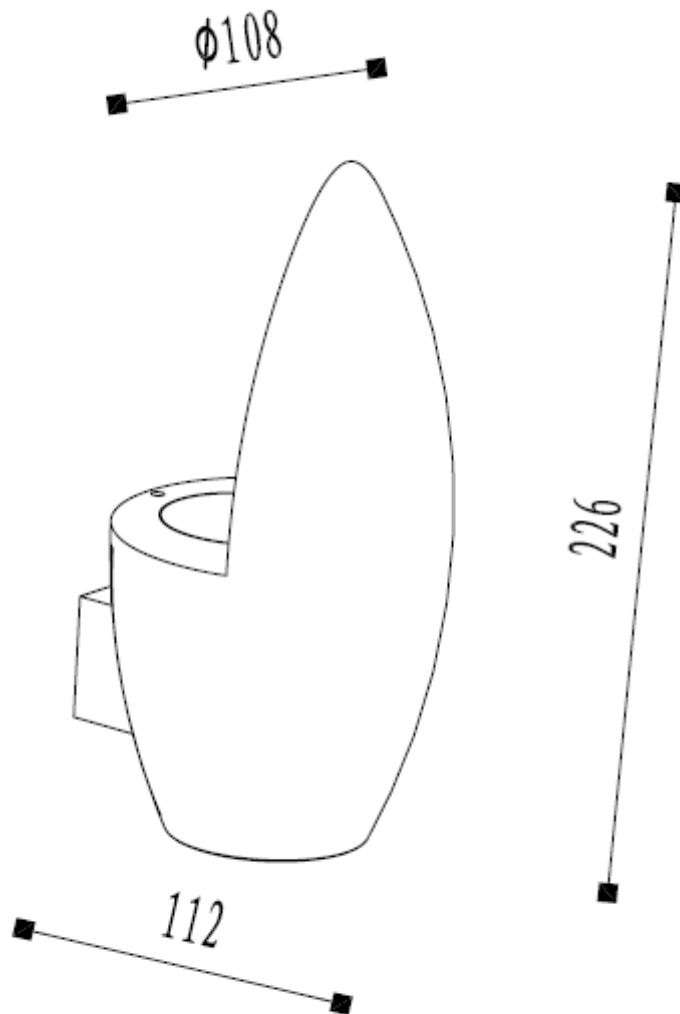

Line drawing of the item

Item number:27854/01/30

Installation drawing

### Technical details

materials used:	Aluminium body with temper glass
color:	Dark Grey
dimmable and how is the fixture dimmable:	
size:	Height: 226mm Length: 112mm Width: Ø108mm Net Weight: 0.97kg
power requirements:	220-240V/~50Hz
bulb type and maximum Wattage:	GU10 LED MAX.4W
number of bulbs:	1xGU10
IP degree:	IP54