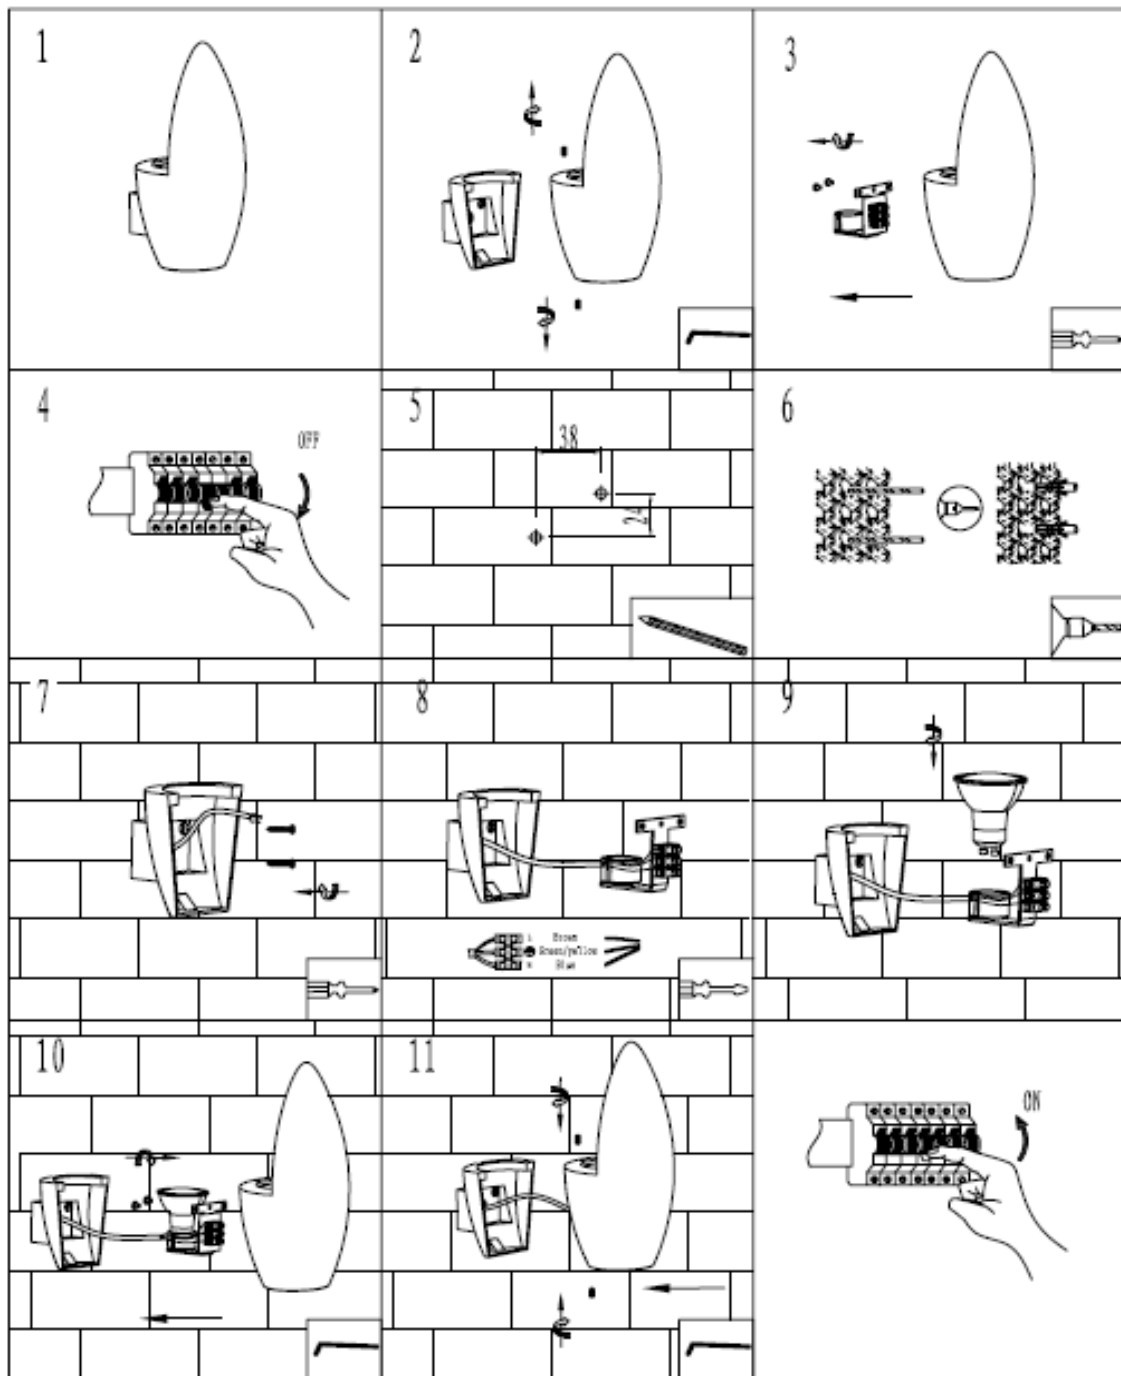

Line drawing of the item

Item number:27854/01/30

Installation drawing

### Technical details

materials used:	Aluminium body with temper glass
color:	Dark Grey
dimmable and how is the fixture dimmable:	
size:	Height: 226mm Length: 112mm Width: Ø108mm Net Weight: 0.97kg
power requirements:	220-240V/~50Hz
bulb type and maximum Wattage:	GU10 LED MAX.4W
number of bulbs:	1xGU10
IP degree:	IP54