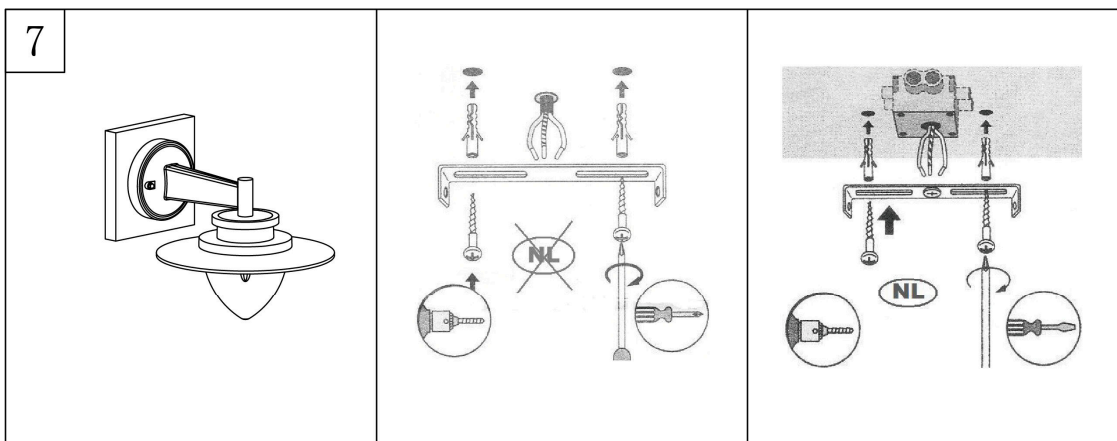

Item number: 27839/01/31

Technical details

Materials used:	Aluminum/PC
Color:	White
Dimmable and how is fixture dimmable	
Size:	Height: 223mm
	Length: 290mm
	Width: 240mm
	Net weight: 1.3Kg
Power requirements:	220V-240V/50Hz
Bulb type and maximum wattage:	G9 Max.20W
Number of bulbs:	1 × G9
IP degree:	IP54