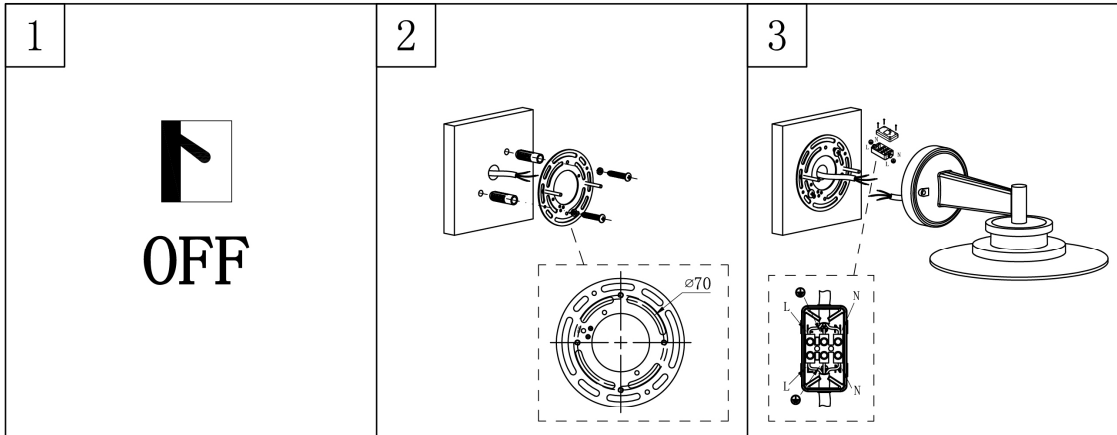

Item number: 27839/01/31

Technical details

Materials used:	Aluminum/PC
Color:	White
Dimmable and how is fixture dimmable	
Size:	Height: 223mm
	Length: 290mm
	Width: 240mm
	Net weight: 1.3Kg
Power requirements:	220V-240V/50Hz
Bulb type and maximum wattage:	G9 Max.20W
Number of bulbs:	1 × G9
IP degree:	IP54