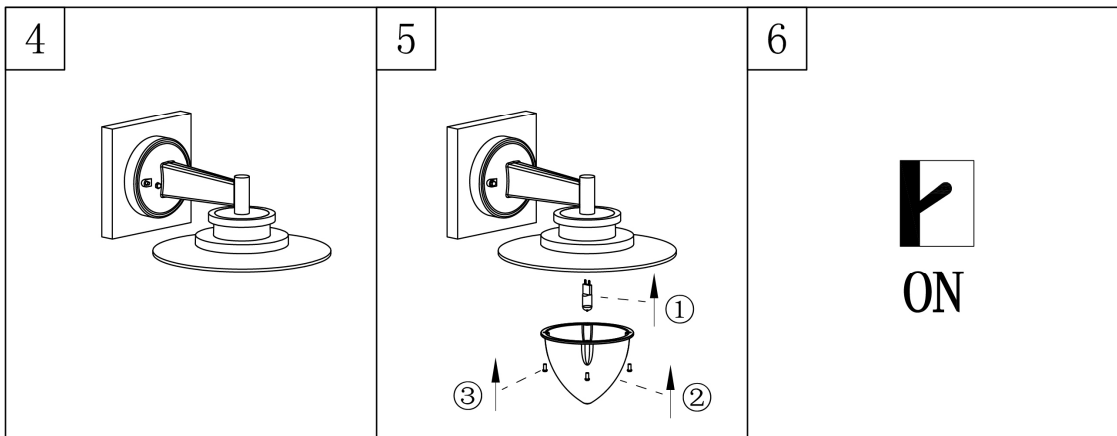

Item number: 27839/01/31

Technical details

Materials used:	Aluminum/PC
Color:	White
Dimmable and how is fixture dimmable	
Size:	Height: 223mm
	Length: 290mm
	Width: 240mm
	Net weight: 1.3Kg
Power requirements:	220V-240V/50Hz
Bulb type and maximum wattage:	G9 Max.20W
Number of bulbs:	1 × G9
IP degree:	IP54