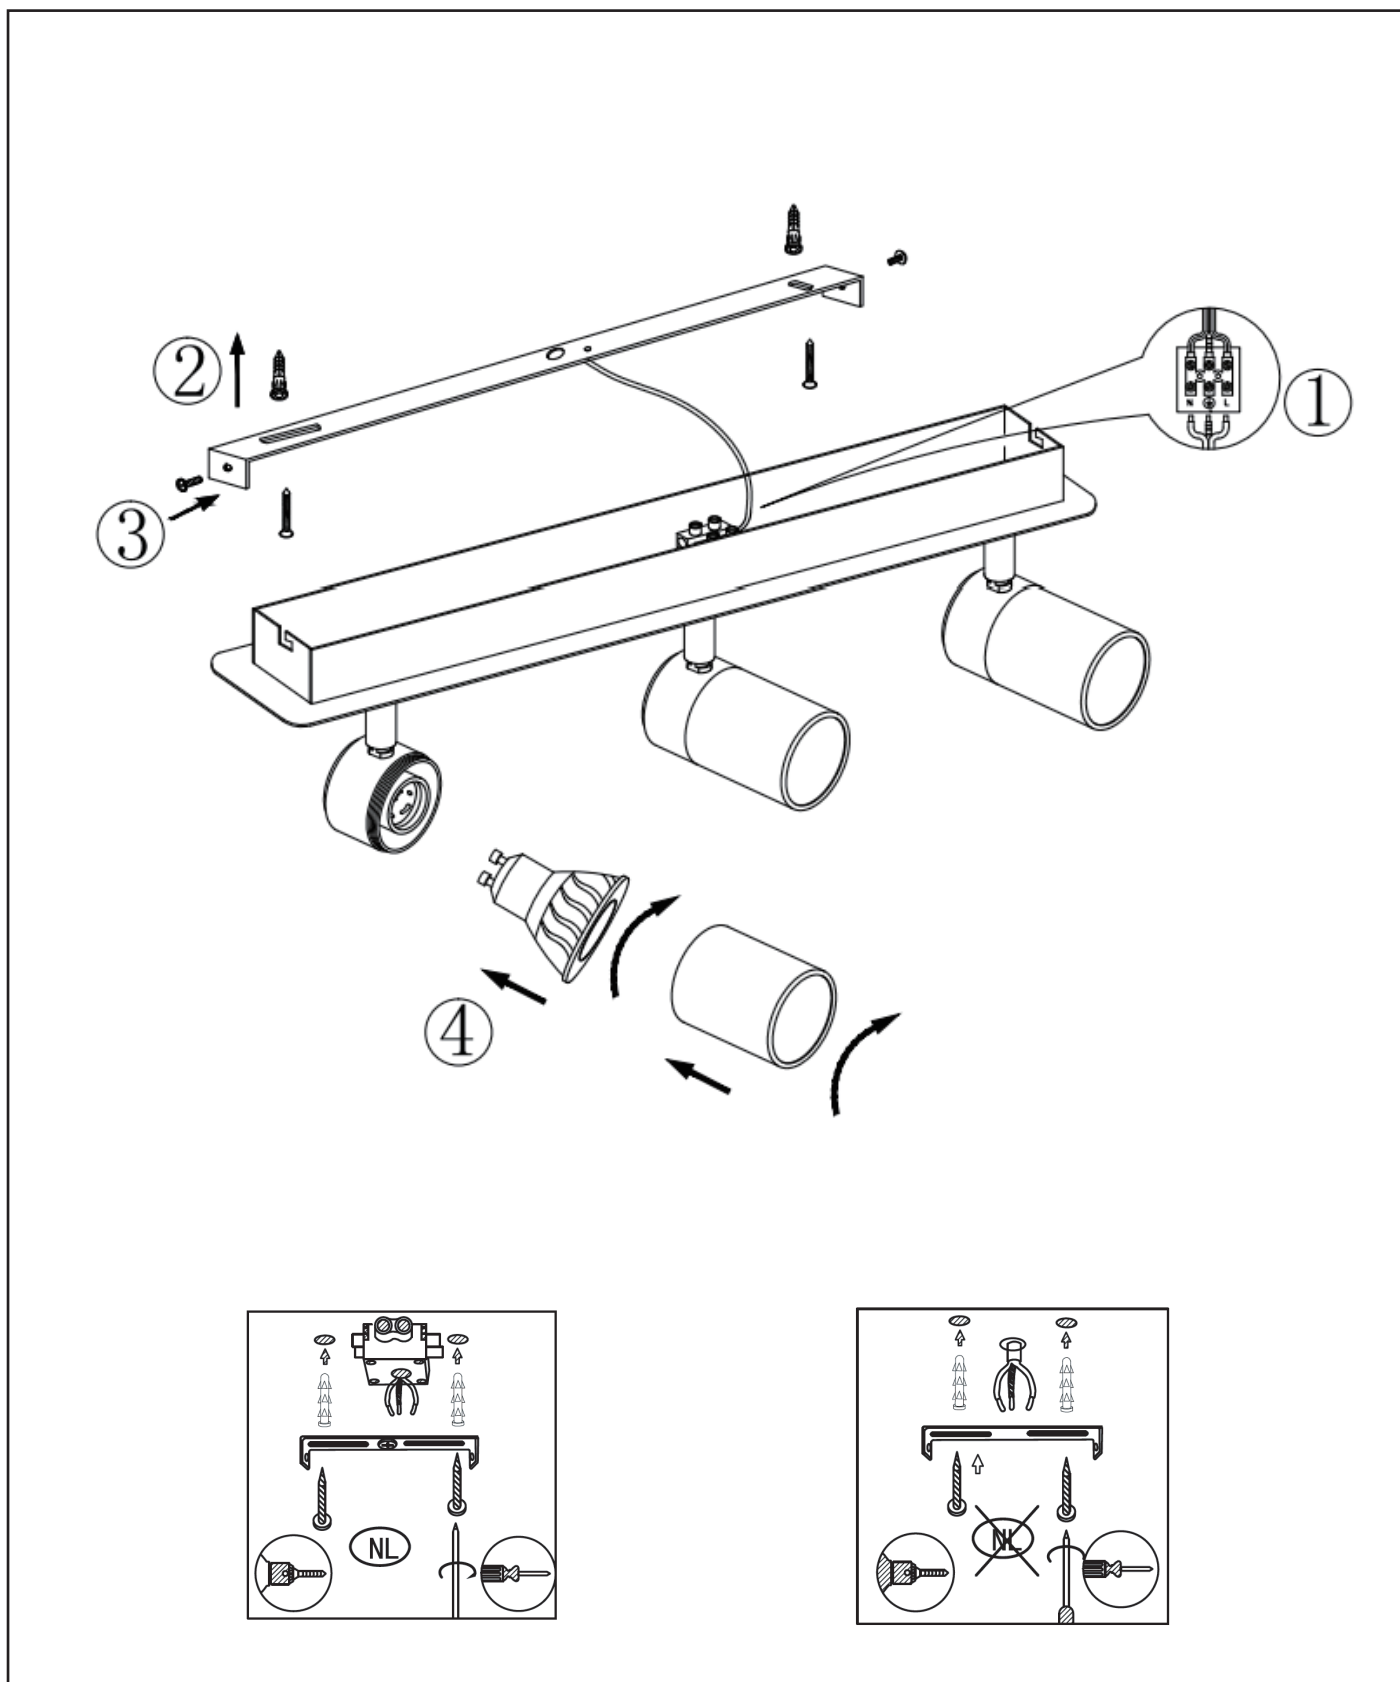

LUCIDE

INSTALLATION DRAWING SPECIFICATIONS

Dit product bevat een lichtbron van energie-efficiëntieklasse A+
Ce produit contient une source lumineuse de classe énergétique A+
This product contains a light source of energy efficiency class A+
Dieses Produkt enthält eine Lichtquelle der Energieeffizienzklasse A+
Ten produkt zawiera źródło światła o klasie efektywności energetycznej A+