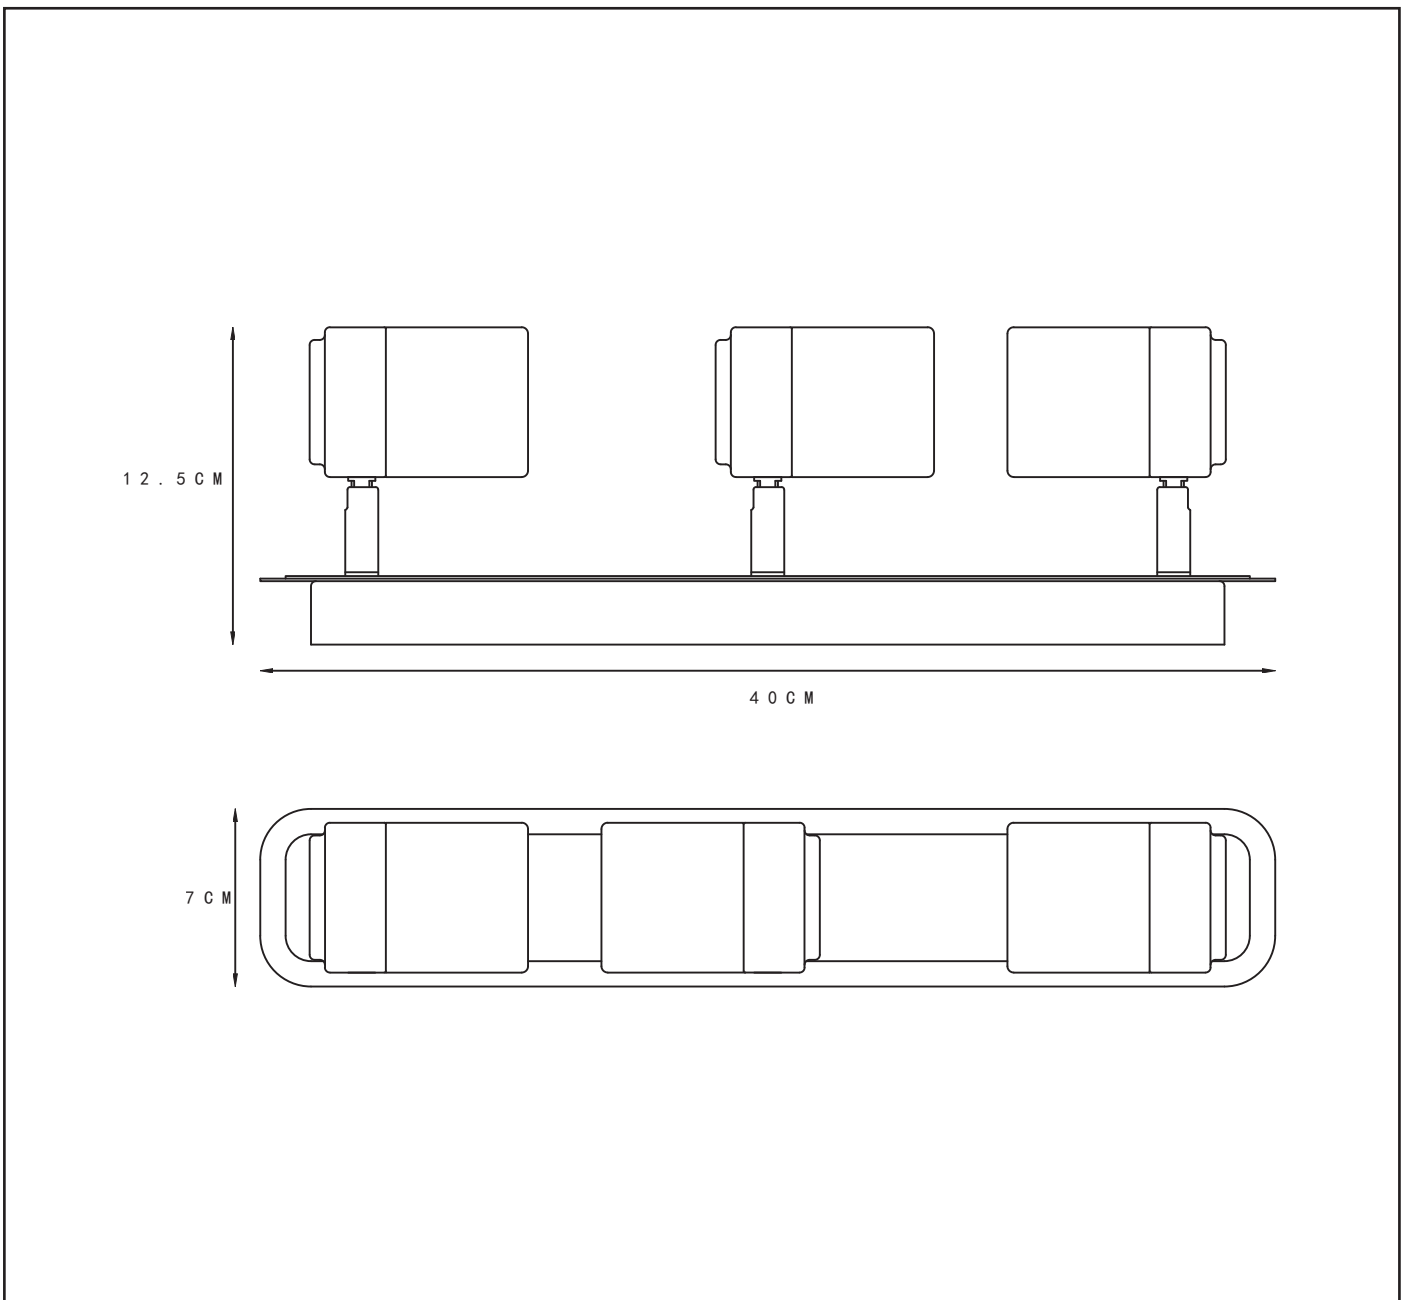

LUCIDE

TECHNICAL DRAWING & DIMENSIONS

LENNERT

Item number : 26957/15/30

EAN code : 5411212262615

For more specifications, dimensions please visit
www.lucide.com