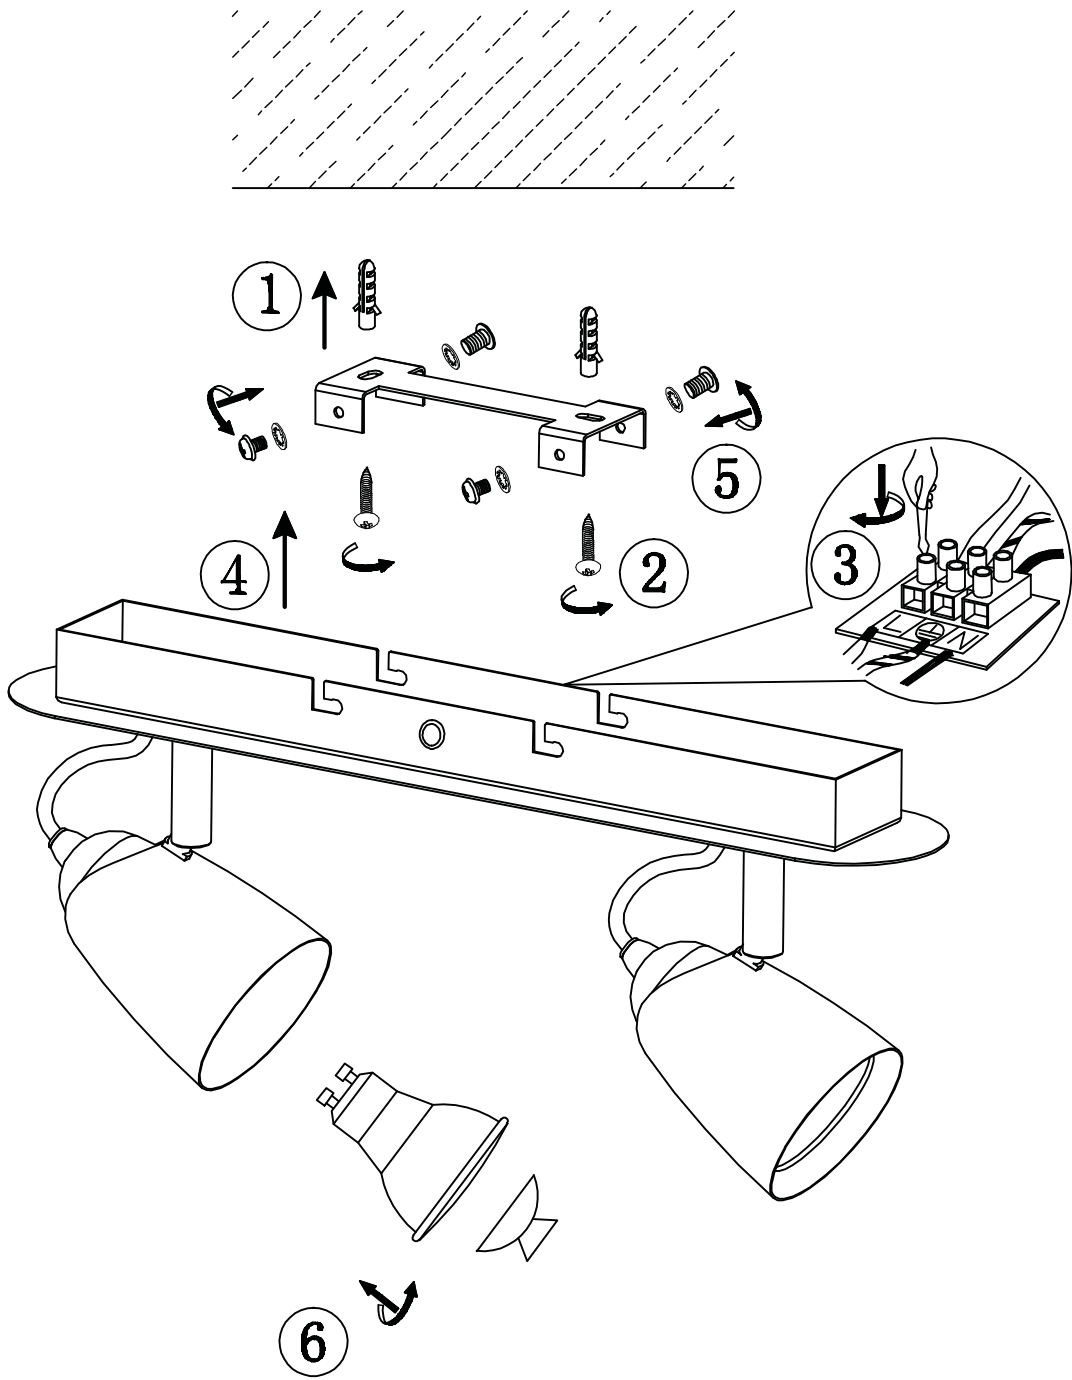

Line drawing of the item

Item number: 26956/22/30

Installation drawing

Technical details

materials used:	iron
color:	black
dimmable and how is the fixture dimmable:	
size:	Height: 14.2cm Length: Width: 35cm Net Weight: 0.76kg
power requirements:	220-240V~50Hz
bulb type and maximum Wattage:	GU10 Max.35W
number of bulbs:	2xGU10
IP degree:	IP20