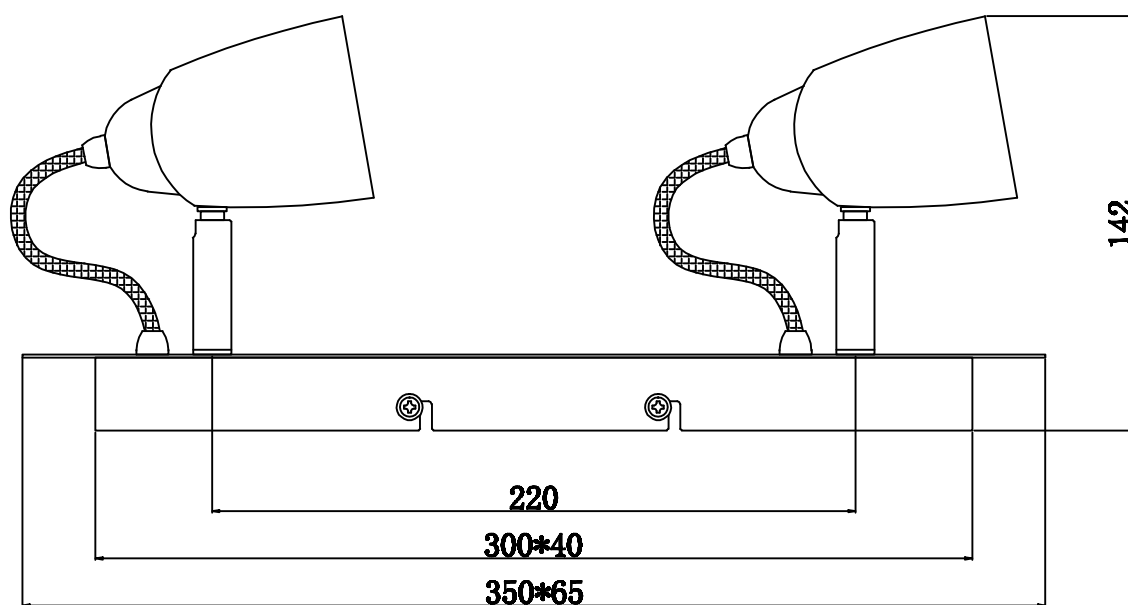

Line drawing of the item

Item number: 26956/22/30

Installation drawing

Technical details

materials used:	iron
color:	black
dimmable and how is the fixture dimmable:	
size:	Height: 14.2cm Length: Width: 35cm Net Weight: 0.76kg
power requirements:	220-240V~50Hz
bulb type and maximum Wattage:	GU10 Max.35W
number of bulbs:	2xGU10
IP degree:	IP20