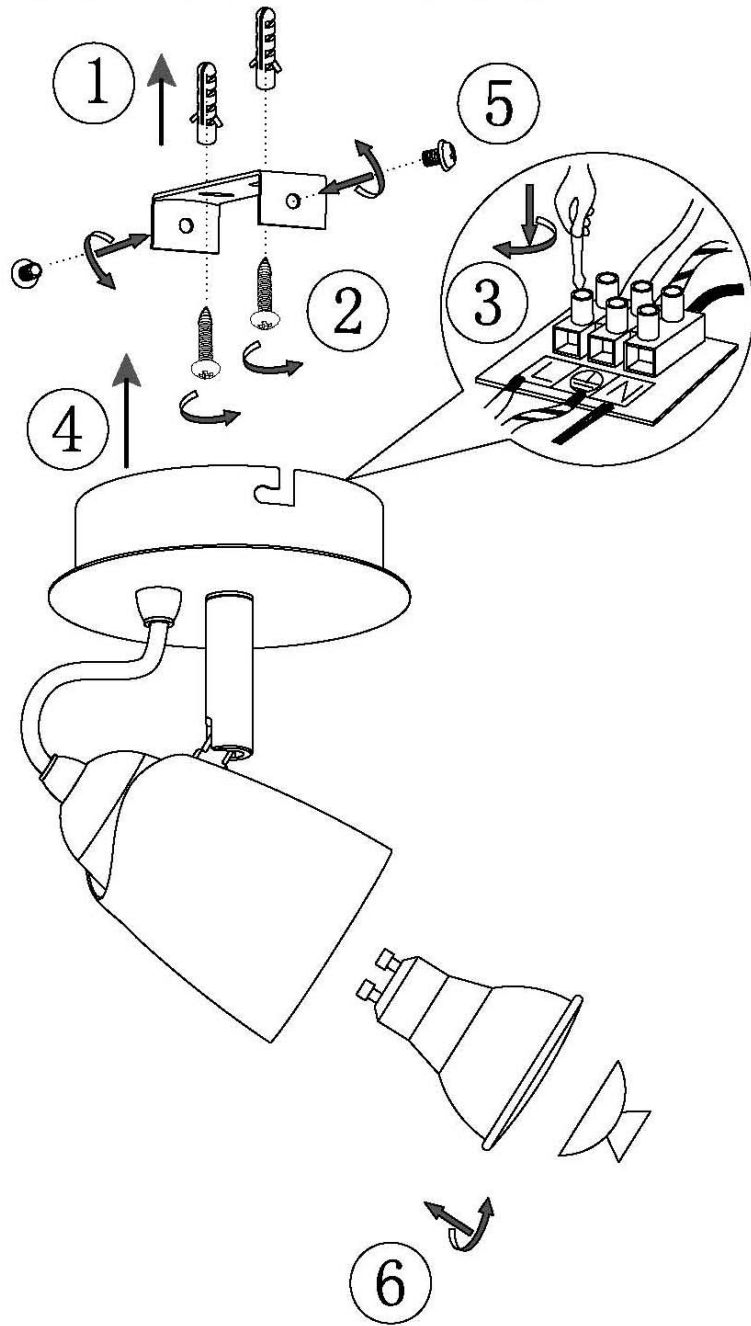

Item number: 26956/05/30, 26956/05/31

Technical details

Materials used:	iron
Color:	Black, White
Dimmable and how is fixture dimmable	Yes
Size:	Height: 15cm
	Length: 10cm
	Width: 10cm
	Net weight: 0.36kg
Power requirements:	100-240V~50Hz
Bulb type and maximum wattage:	GU10 LED 5W
Number of bulbs:	1 x GU10 LED
IP degree:	IP20