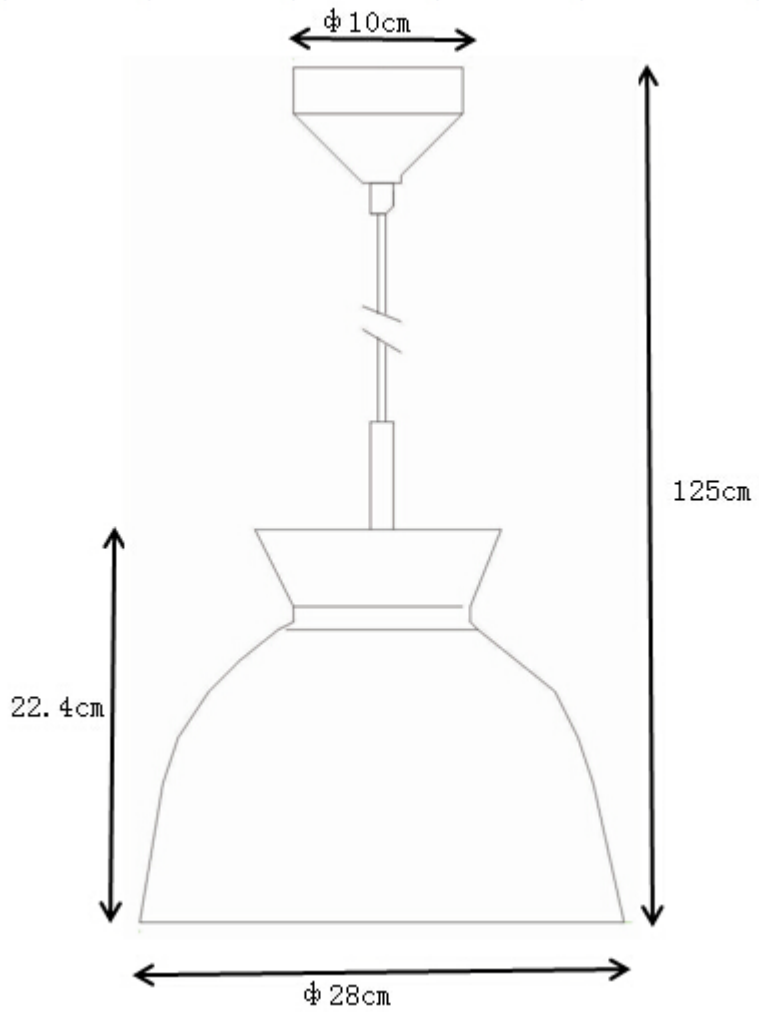

Line drawing of the item (with outline dimensions)

Installation drawing (the same as it in its instruction manual)

Technical details

materials used: copper	
color:	green pantone 5615U
dimmable and how is the fixture dimmable:	
size:	120cm
Height:	
Length:	
Width:	φ28cm
Net Weight:	0.75kgs
power requirements:	220V-240V ~50Hz
bulb type and maximum Wattage:	E27 ESL Max .24W
number of bulbs:	1x E27
IP degree:	IP20