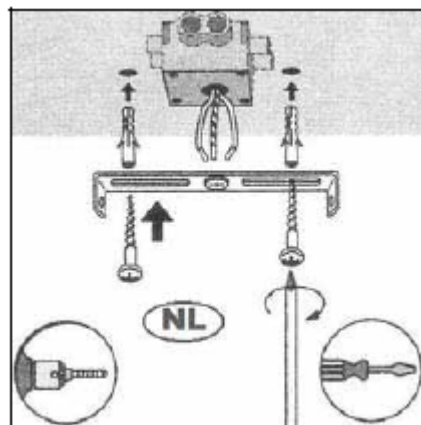

Line drawing of the item (with outline dimensions)

Installation drawing (the same as it in its instruction manual)

Technical details

materials used: copper	
color:	green pantone 5615U
dimmable and how is the fixture dimmable:	
size:	120cm
Height:	
Length:	
Width:	φ28cm
Net Weight:	0.75kgs
power requirements:	220V-240V ~50Hz
bulb type and maximum Wattage:	E27 ESL Max .24W
number of bulbs:	1x E27
IP degree:	IP20