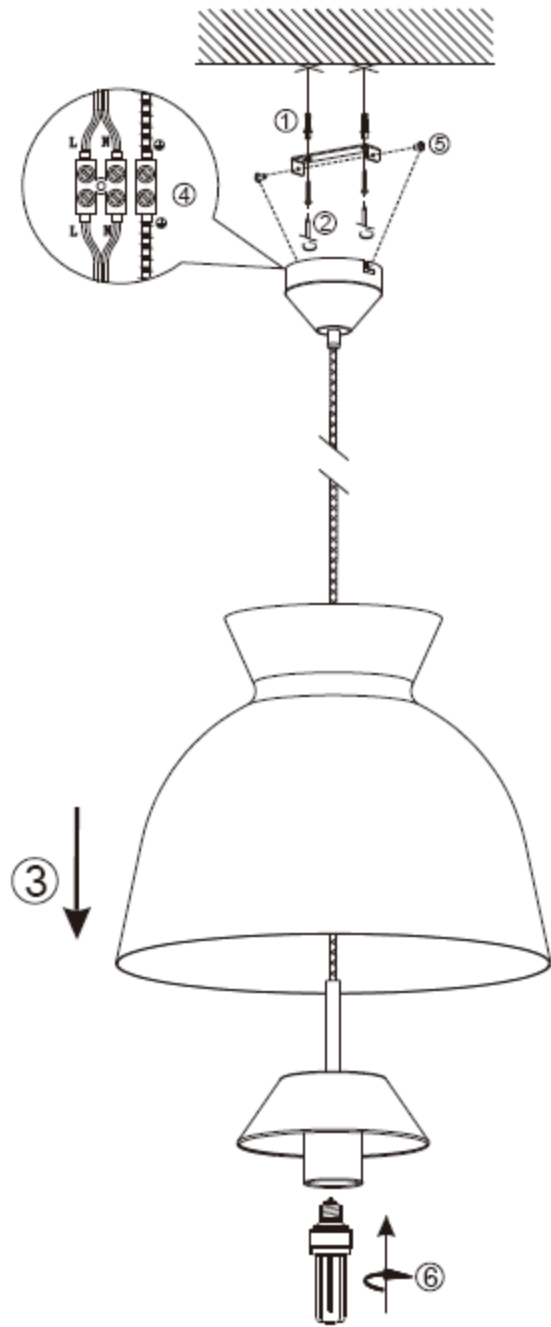

Line drawing of the item (with outline dimensions)

Installation drawing (the same as it in its instruction manual)

Technical details

materials used: copper	
color:	green pantone 5615U
dimmable and how is the fixture dimmable:	
size:	120cm
Height:	
Length:	
Width:	φ28cm
Net Weight:	0.75kgs
power requirements:	220V-240V ~50Hz
bulb type and maximum Wattage:	E27 ESL Max .24W
number of bulbs:	1x E27
IP degree:	IP20