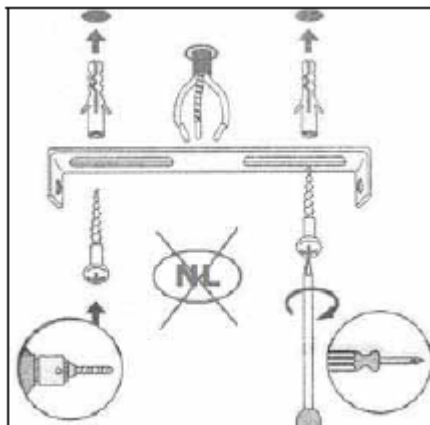

Line drawing of the item (with outline dimensions)

Installation drawing (the same as it in its instruction manual)

Technical details

materials used: copper	
color:	green pantone 5615U
dimmable and how is the fixture dimmable:	
size:	120cm
Height:	
Length:	
Width:	φ28cm
Net Weight:	0.75kgs
power requirements:	220V-240V ~50Hz
bulb type and maximum Wattage:	E27 ESL Max .24W
number of bulbs:	1x E27
IP degree:	IP20