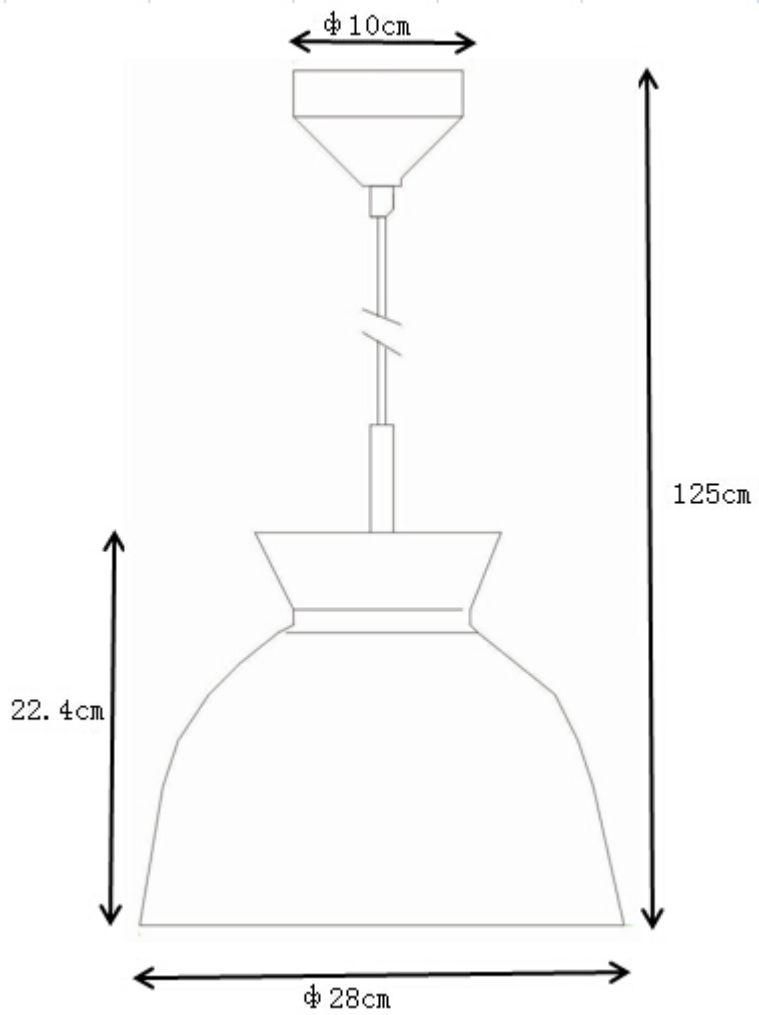

Line drawing of the item (with outline dimensions)

Installation drawing (the same as it in its instruction manual)

Technical details

materials used: copper	
color:	light matt grey
dimmable and how is the fixture dimmable:	
size:	120cm
Height:	
Length:	
Width:	φ28cm
Net Weight:	0.75kgs
power requirements:	220V-240V ~50Hz
bulb type and maximum Wattage:	E27 ESL Max .24W
number of bulbs:	1x E27
IP degree:	IP20