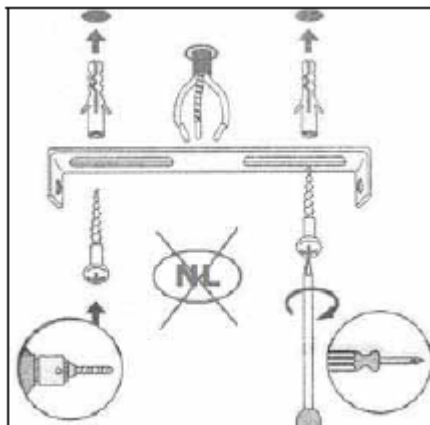

Line drawing of the item (with outline dimensions)

Installation drawing (the same as it in its instruction manual)

Technical details

materials used: copper	
color:	light matt grey
dimmable and how is the fixture dimmable:	
size:	120cm
Height:	
Length:	
Width:	φ28cm
Net Weight:	0.75kgs
power requirements:	220V-240V ~50Hz
bulb type and maximum Wattage:	E27 ESL Max .24W
number of bulbs:	1x E27
IP degree:	IP20