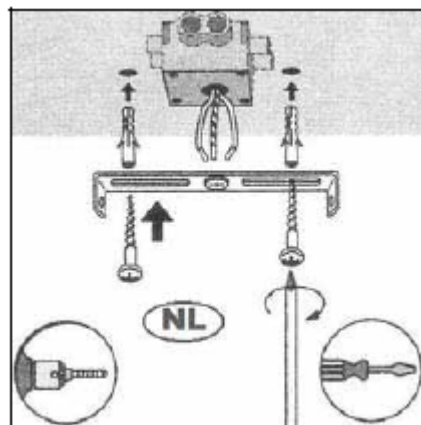

Line drawing of the item (with outline dimensions)

Installation drawing (the same as it in its instruction manual)

Technical details

materials used: copper	
color:	light matt grey
dimmable and how is the fixture dimmable:	
size:	120cm
Height:	
Length:	
Width:	φ28cm
Net Weight:	0.75kgs
power requirements:	220V-240V ~50Hz
bulb type and maximum Wattage:	E27 ESL Max .24W
number of bulbs:	1x E27
IP degree:	IP20