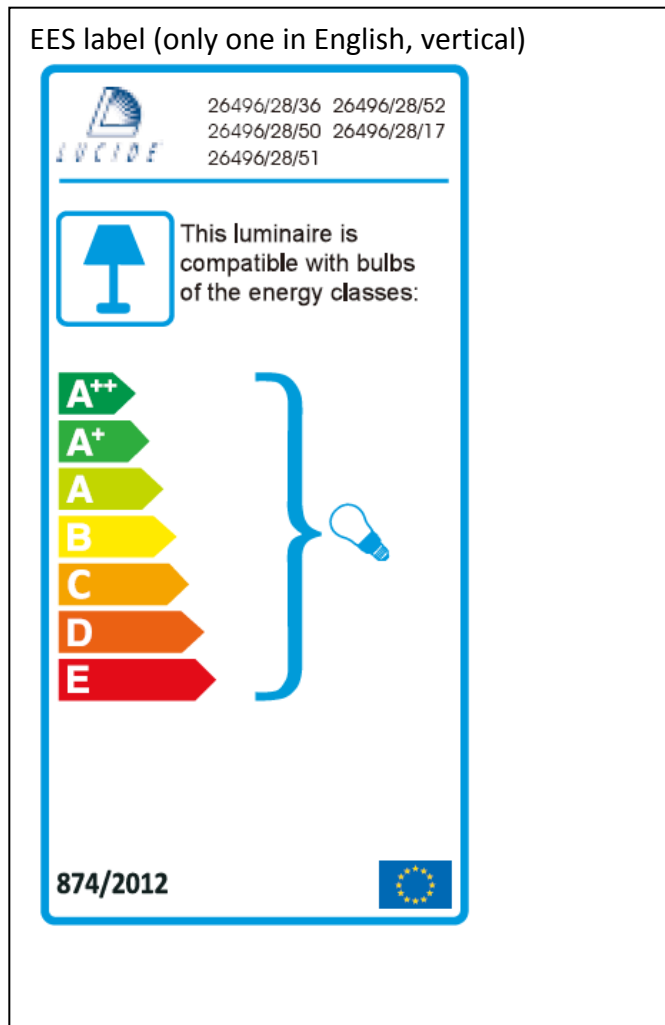

Line drawing of the item (with outline dimensions)

Installation drawing (the same as it in its instruction manual)

Technical details

materials used: copper	
color:	light matt grey
dimmable and how is the fixture dimmable:	
size:	120cm
Height:	
Length:	
Width:	φ28cm
Net Weight:	0.75kgs
power requirements:	220V-240V ~50Hz
bulb type and maximum Wattage:	E27 ESL Max .24W
number of bulbs:	1x E27
IP degree:	IP20