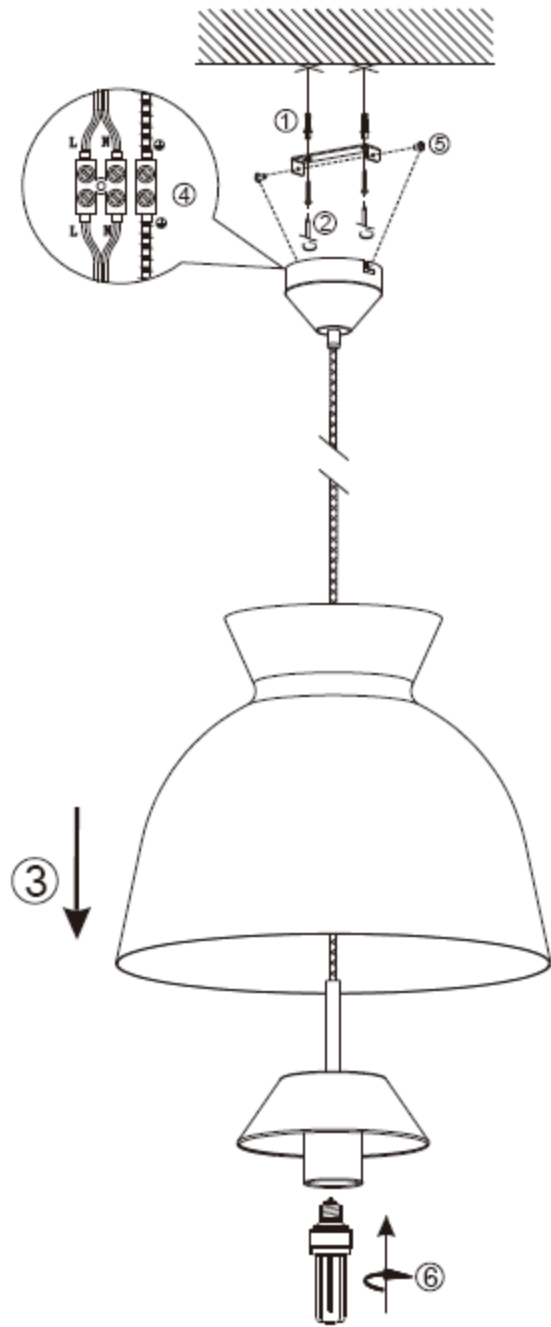

Line drawing of the item (with outline dimensions)

Installation drawing (the same as it in its instruction manual)

Technical details

materials used: copper	
color:	light matt grey
dimmable and how is the fixture dimmable:	
size:	120cm
Height:	
Length:	
Width:	φ28cm
Net Weight:	0.75kgs
power requirements:	220V-240V ~50Hz
bulb type and maximum Wattage:	E27 ESL Max .24W
number of bulbs:	1x E27
IP degree:	IP20