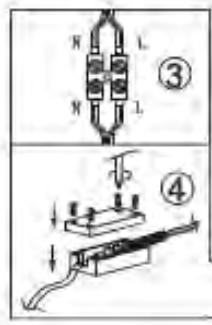

Item number: 26490/20/11

Technical details

Materials used:	metal
Color:	Satin Nickel
Dimmable and how is fixture dimmable	NO
Size:	Height: 140cm
	Length: 91cm
	Width: 16cm
	Net weight: 1.6kg
Power requirements:	220-240V~50Hz
Bulb type and maximum wattage:	LED 5W
Number of bulbs:	4XLED
IP degree:	IP20