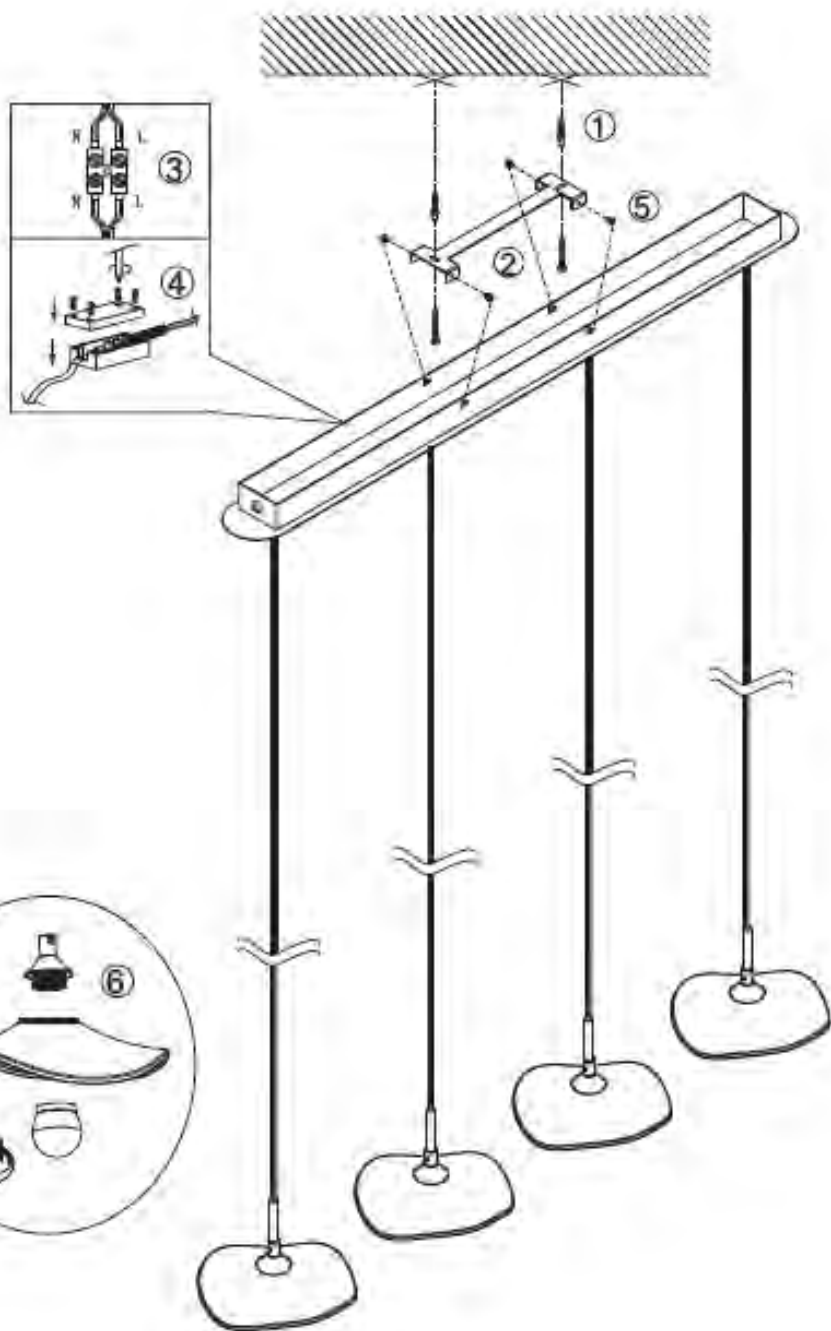

Item number: 26490/20/11

Technical details

Materials used:	metal
Color:	Satin Nickel
Dimmable and how is fixture dimmable	NO
Size:	Height: 140cm
	Length: 91cm
	Width: 16cm
	Net weight: 1.6kg
Power requirements:	220-240V~50Hz
Bulb type and maximum wattage:	LED 5W
Number of bulbs:	4XLED
IP degree:	IP20