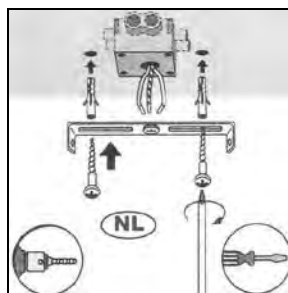

Item number: 26490/20/11

Technical details

Materials used:	metal
Color:	Satin Nickel
Dimmable and how is fixture dimmable	NO
Size:	Height: 140cm
	Length: 91cm
	Width: 16cm
	Net weight: 1.6kg
Power requirements:	220-240V~50Hz
Bulb type and maximum wattage:	LED 5W
Number of bulbs:	4XLED
IP degree:	IP20