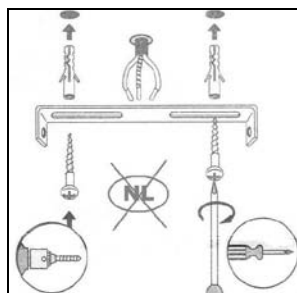

Item number: 26490/20/11

Technical details

Materials used:	metal
Color:	Satin Nickel
Dimmable and how is fixture dimmable	NO
Size:	Height: 140cm
	Length: 91cm
	Width: 16cm
	Net weight: 1.6kg
Power requirements:	220-240V~50Hz
Bulb type and maximum wattage:	LED 5W
Number of bulbs:	4XLED
IP degree:	IP20