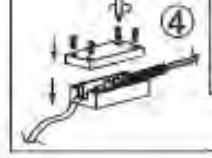

Item number: 26490/20/11

Technical details

Materials used:	metal
Color:	Satin Nickel
Dimmable and how is fixture dimmable	NO
Size:	Height: 140cm
	Length: 91cm
	Width: 16cm
	Net weight: 1.6kg
Power requirements:	220-240V~50Hz
Bulb type and maximum wattage:	LED 5W
Number of bulbs:	4XLED
IP degree:	IP20