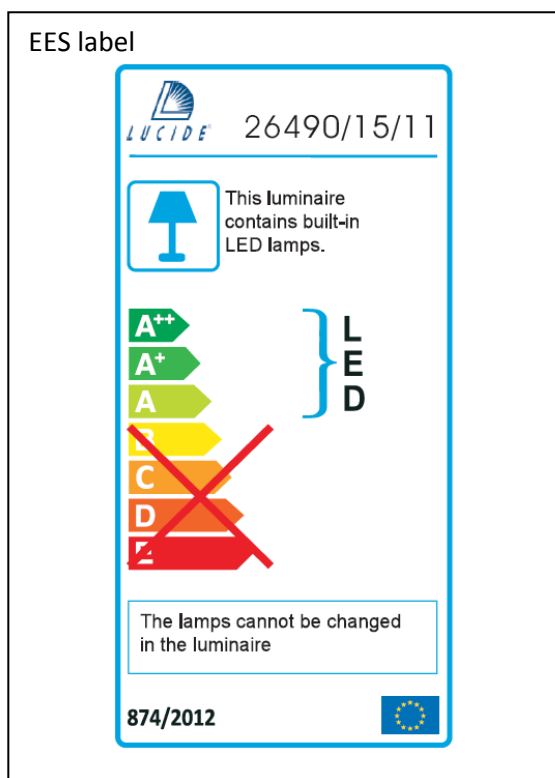

Garantiebestimmungen:

Lucide NV garantiert für einen Zeitraum von 2 Jahren ab Kaufdatum und Kauf durch den Endkunden, dass das gelieferte Produkt frei von Material- und Herstellungsfehlern ist, sofern das Produkt gemäß der Bedienungsanleitung installiert und gewartet wird.
Von der Garantie ausgenommen: 1. Gebrochene Glasteile der Fassung werden nur innerhalb von 14 Tagen ab Kauf durch den Endkunden ersetzt. 2. Normaler Verschleiß, Verfärbungen aufgrund des normalen Gebrauchs. 3. Beschädigungen aufgrund externer Ursachen wie Feuer, Wasser, unsachgemäße Nutzung/ Installation oder Wartung des Produkts.
Kunden müssen das defekte Produkt/Teil und den Originalkaufbeleg einsenden, um Garantieansprüche geltend zu machen.

Other languages of the manual and further explanations can be found on our website.