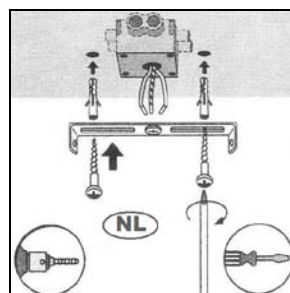

Item number: 26490/15/11

Technical details

Materials used:	metal
Color:	Satin Nickel
Dimmable and how is fixture dimmable	NO
Size:	Height: 140cm
	Length: 66cm
	Width: 16cm
	Net weight: 1.3kg
Power requirements:	220-240V~50Hz
Bulb type and maximum wattage:	LED 5W
Number of bulbs:	3XLED
IP degree:	IP20