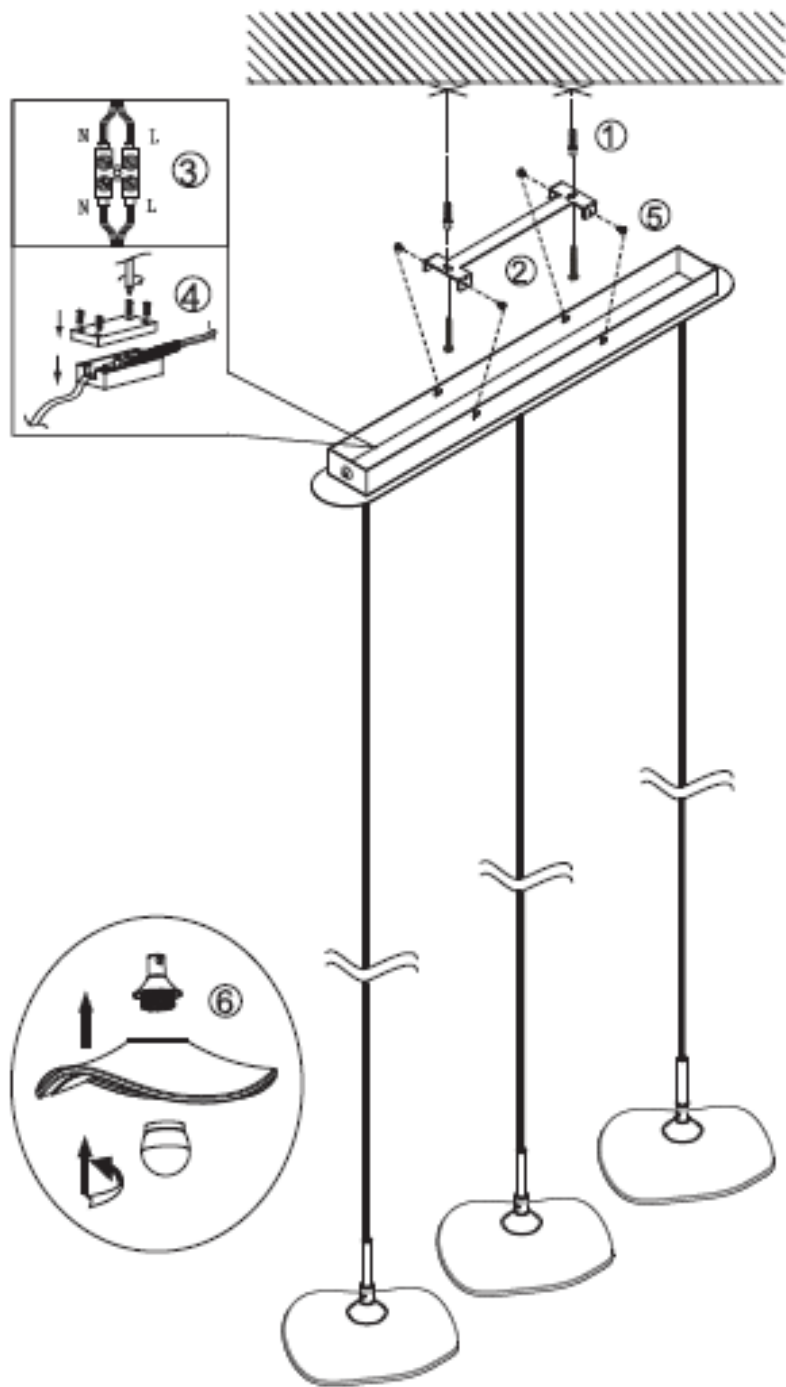

Item number: 26490/15/11

Technical details

Materials used:	metal
Color:	Satin Nickel
Dimmable and how is fixture dimmable	NO
Size:	Height: 140cm
	Length: 66cm
	Width: 16cm
	Net weight: 1.3kg
Power requirements:	220-240V~50Hz
Bulb type and maximum wattage:	LED 5W
Number of bulbs:	3XLED
IP degree:	IP20