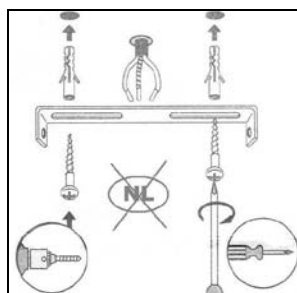

Item number: 26490/15/11

Technical details

Materials used:	metal
Color:	Satin Nickel
Dimmable and how is fixture dimmable	NO
Size:	Height: 140cm
	Length: 66cm
	Width: 16cm
	Net weight: 1.3kg
Power requirements:	220-240V~50Hz
Bulb type and maximum wattage:	LED 5W
Number of bulbs:	3XLED
IP degree:	IP20