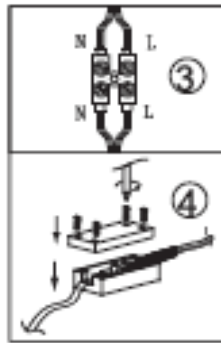

Item number: 26490/15/11

Technical details

Materials used:	metal
Color:	Satin Nickel
Dimmable and how is fixture dimmable	NO
Size:	Height: 140cm
	Length: 66cm
	Width: 16cm
	Net weight: 1.3kg
Power requirements:	220-240V~50Hz
Bulb type and maximum wattage:	LED 5W
Number of bulbs:	3XLED
IP degree:	IP20