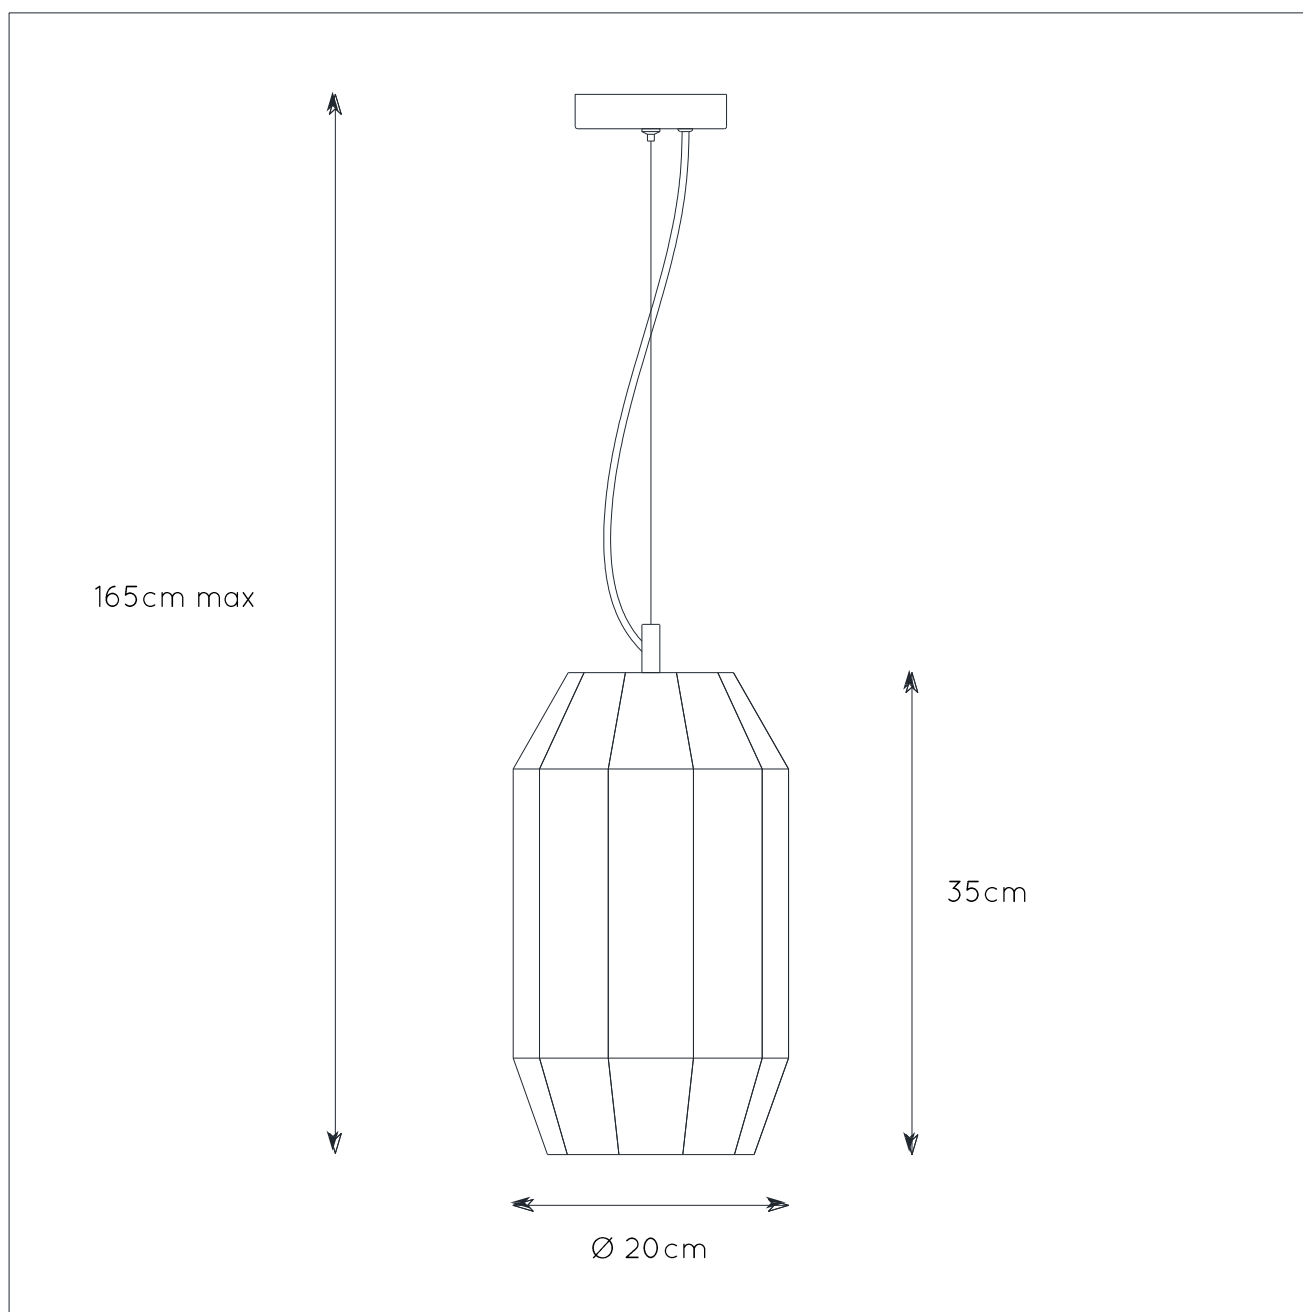

FERN

Item number : 25407/01/30

EAN code : 5411212250940

For more specifications, dimensions please visit

www.lucide.com