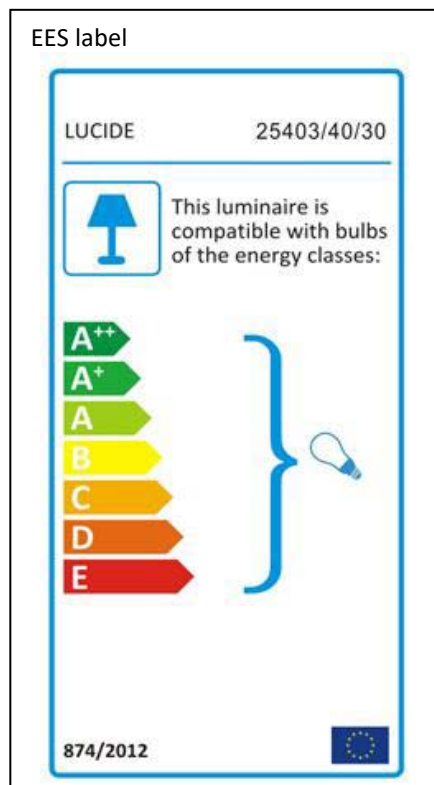

Von der Garantie ausgenommen: 1. Gebrochene Glasteile der Fassung werden nur innerhalb von 14 Tagen ab Kauf durch den Endkunden ersetzt. 2. Normaler Verschleiß, Verfärbungen aufgrund des normalen Gebrauchs. 3. Beschädigungen aufgrund externer Ursachen wie Feuer, Wasser, unsachgemäße Nutzung/ Installation oder Wartung des Produkts.

Kunden müssen das defekte Produkt/Teil und den Originalkaufbeleg einsenden, um Garantieansprüche geltend zu machen.

Deklaracja gwarancji:

LucideNV gwarantuje, że dostarczone produkty będą wolne od defektów materiałowych oraz produkcyjnych przez okres 2 lat od daty zakupu przez użytkownika końcowego, jeżeli urządzenie jest zainstalowane i prawidłowo utrzymywane zgodnie z instrukcją obsługi.

Wyłączenie z gwarancji: 1. Rozbite szkło zostanie wymienione tylko do 14 dni od momentu zakupu przez użytkownika końcowego. 2. Normalne zużycie, utrata koloru w wyniku normalnego użytkowania. 3. Uszkodzenie spowodowane czynnikami zewnętrznymi takimi, jak ogień, woda, nieprawidłowe używanie/ instalacja lub utrzymywanie produktu.

W celu uzyskania gwarancji klient musi zwrócić uszkodzony przedmiot oraz oryginalny dowód zakupu.

Other languages of the manual and further explanations can be found on our website.