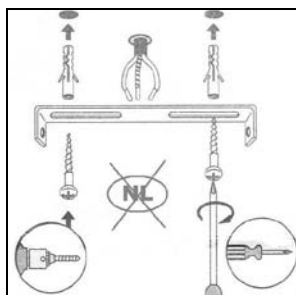

STEP:5

E27 220-240V/60W

220-240V 50Hz