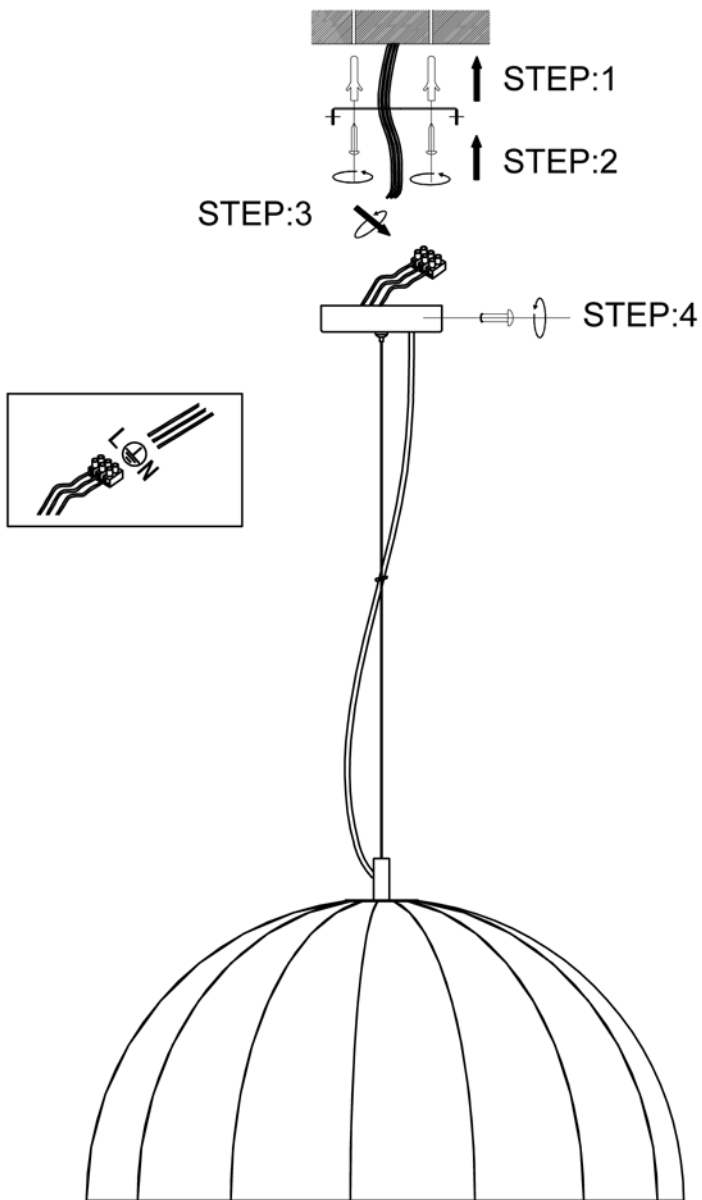

LUCIDE

Item number: 25403/40/30

Technical details

Materials used:	Iron+ Glass
Color:	CLEAR + MATT BLACK
Dimmable and how is fixture dimmable	
Size:	Height: 157cm
	Length:
	Width: ϕ 40cm
	Net weight: 4.2KG
Power requirements:	220-240V~50Hz
Bulb type and maximum wattage:	E27 Max.60W
Number of bulbs:	1xE27
IP degree:	IP20