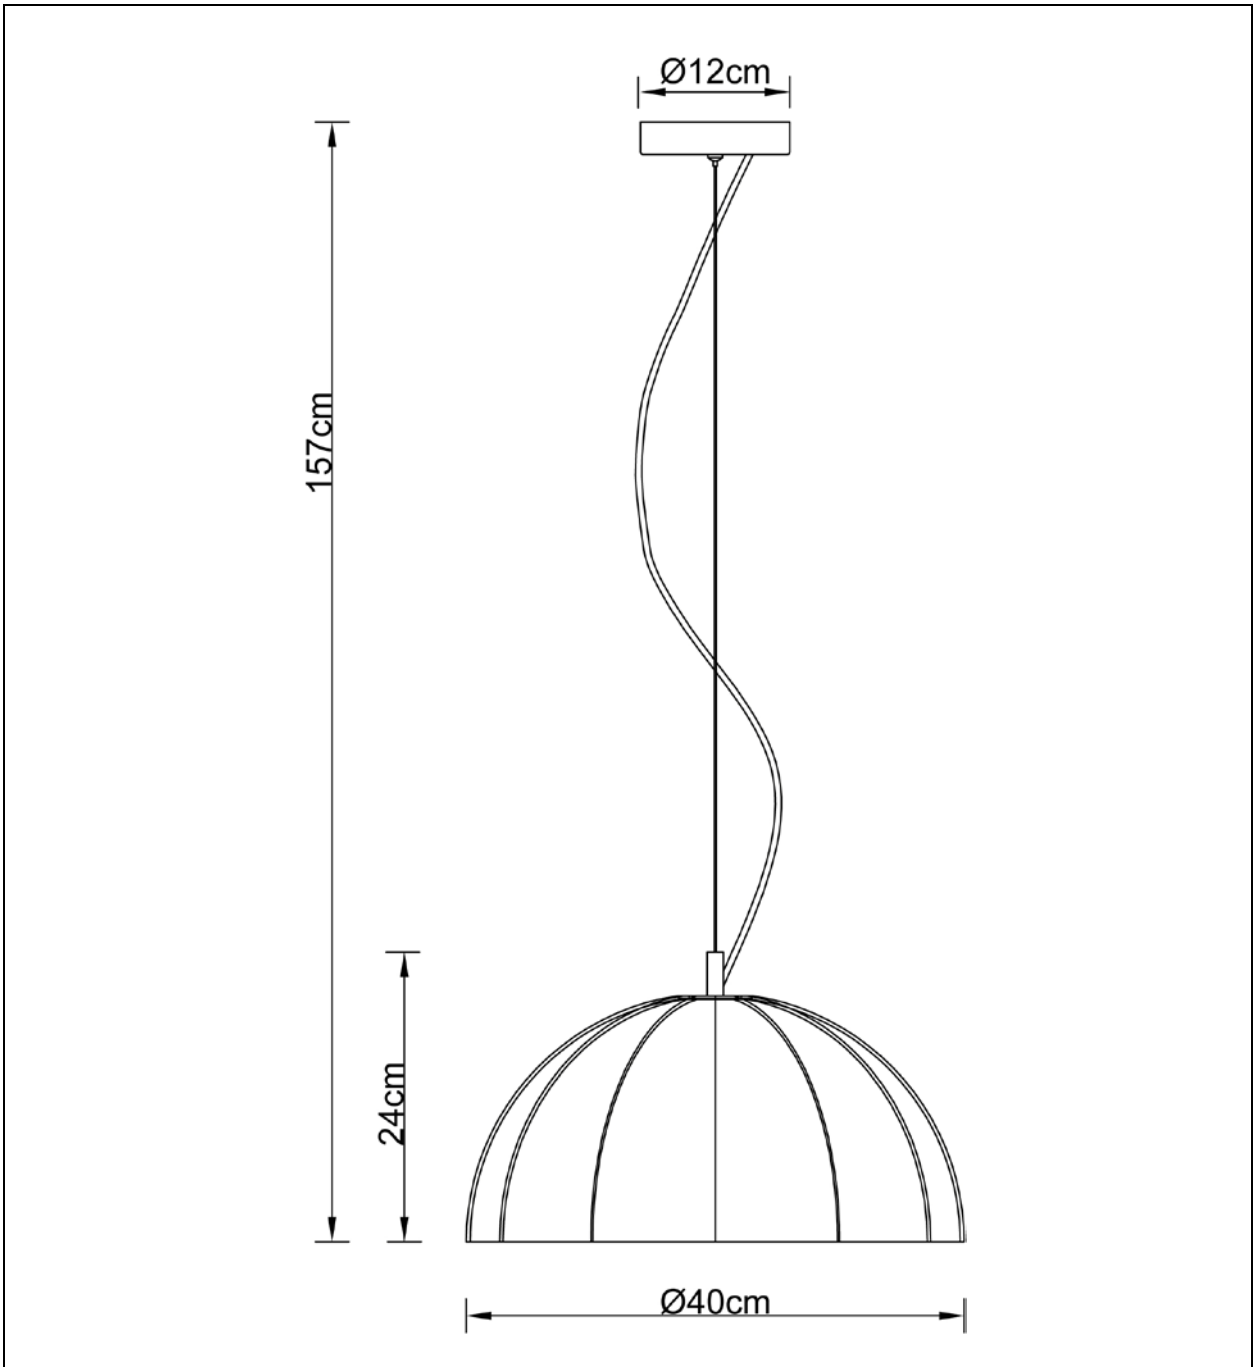

LUCIDE

Item number: 25403/40/30

Technical details

Materials used:	Iron+ Glass
Color:	CLEAR + MATT BLACK
Dimmable and how is fixture dimmable	
Size:	Height: 157cm
	Length:
	Width: ϕ 40cm
	Net weight: 4.2KG
Power requirements:	220-240V~50Hz
Bulb type and maximum wattage:	E27 Max.60W
Number of bulbs:	1xE27
IP degree:	IP20