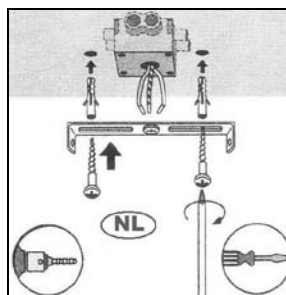

STEP:5

E27 220-240V/60W

220-240V 50Hz