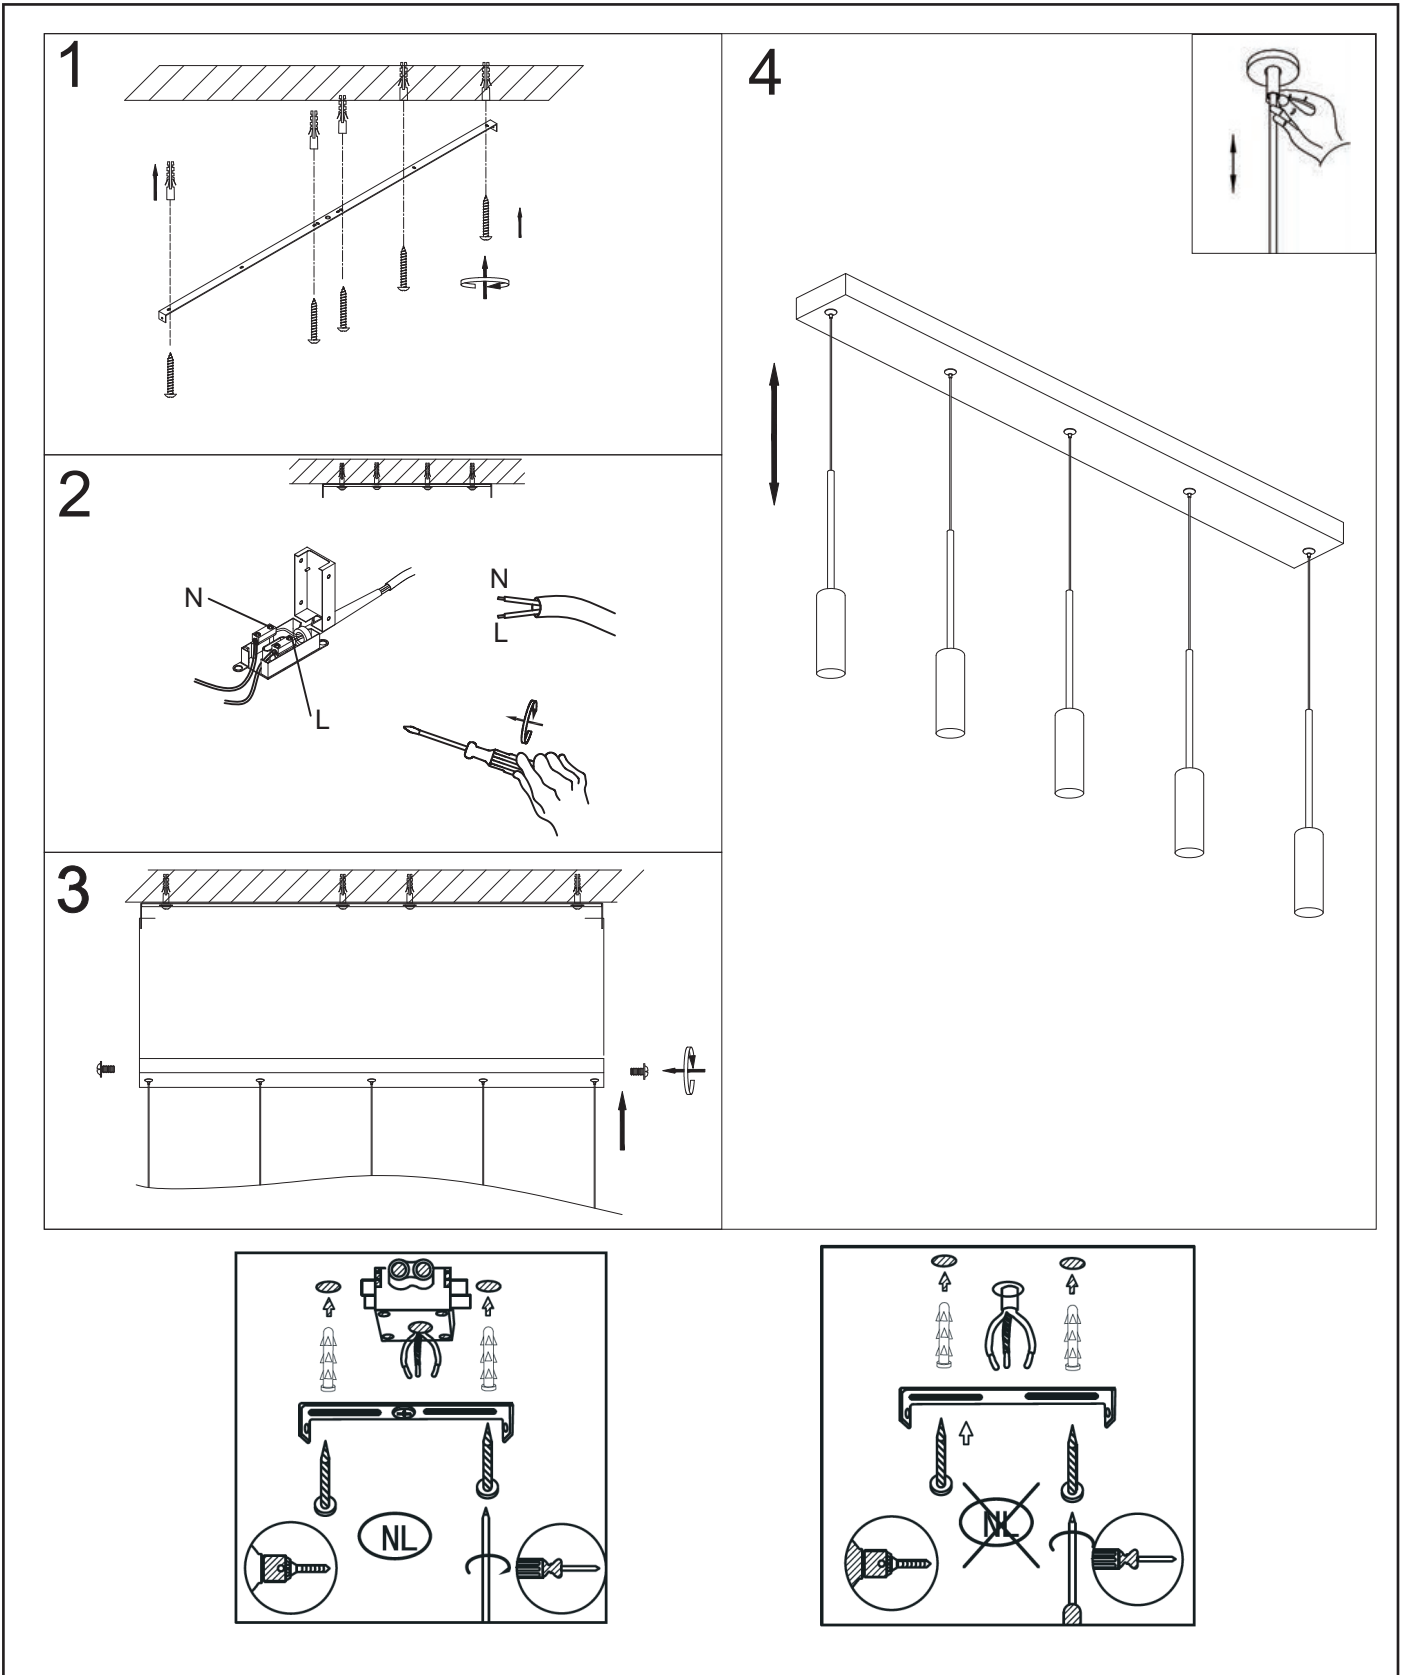

item number : 24401/35/30
EAN code : 5411212241870

TUBULE

General

Dimensions LxWxH : 101 cm x 10 cm x 167 cm
Height minimum : 37 cm
Height maximum : 167 cm
Dimensions shade LxWxH : 4 cm x 4 cm x 33.5 cm
Main material : Metal
Ceiling rose material : Metal
Color : Sanded Black
Style : Modern
Shape : Tubule
Weight : 3 kg
Warranty : 3 years

Product specifications

Dimmable : NO
Light direction : Around (Diffuse)
Adjustable in height : Adjustable In Height (Before Installation)
Directional : Yes, Downwards
Cable : Yes, Cable On Product
Cable length : 130 cm
Sensor : Without Sensor
Control : Light Switch Control
IP-Class : 20
Electric class : 2
Light source including : Yes
Lamp socket : LED
Light source number : 5
Power requirements : 220-240V~50Hz
Bulb type & maximum wattage : LED max.35W

For more specifications of this product please visit
www.lucide.be

LUCIDE

TECHNICAL DRAWING & DIMENSIONS

TUBULE

Item number : 24401/35/30

EAN code : 5411212241870

For more specifications, dimensions please visit

www.lucide.com

LUCIDE

INSTALLATION DRAWING SPECIFICATIONS

Dit product bevat een lichtbron van energie-efficiëntieklasse G

Ce produit contient une source lumineuse de classe énergétique G

This product contains a light source of energy efficiency class G