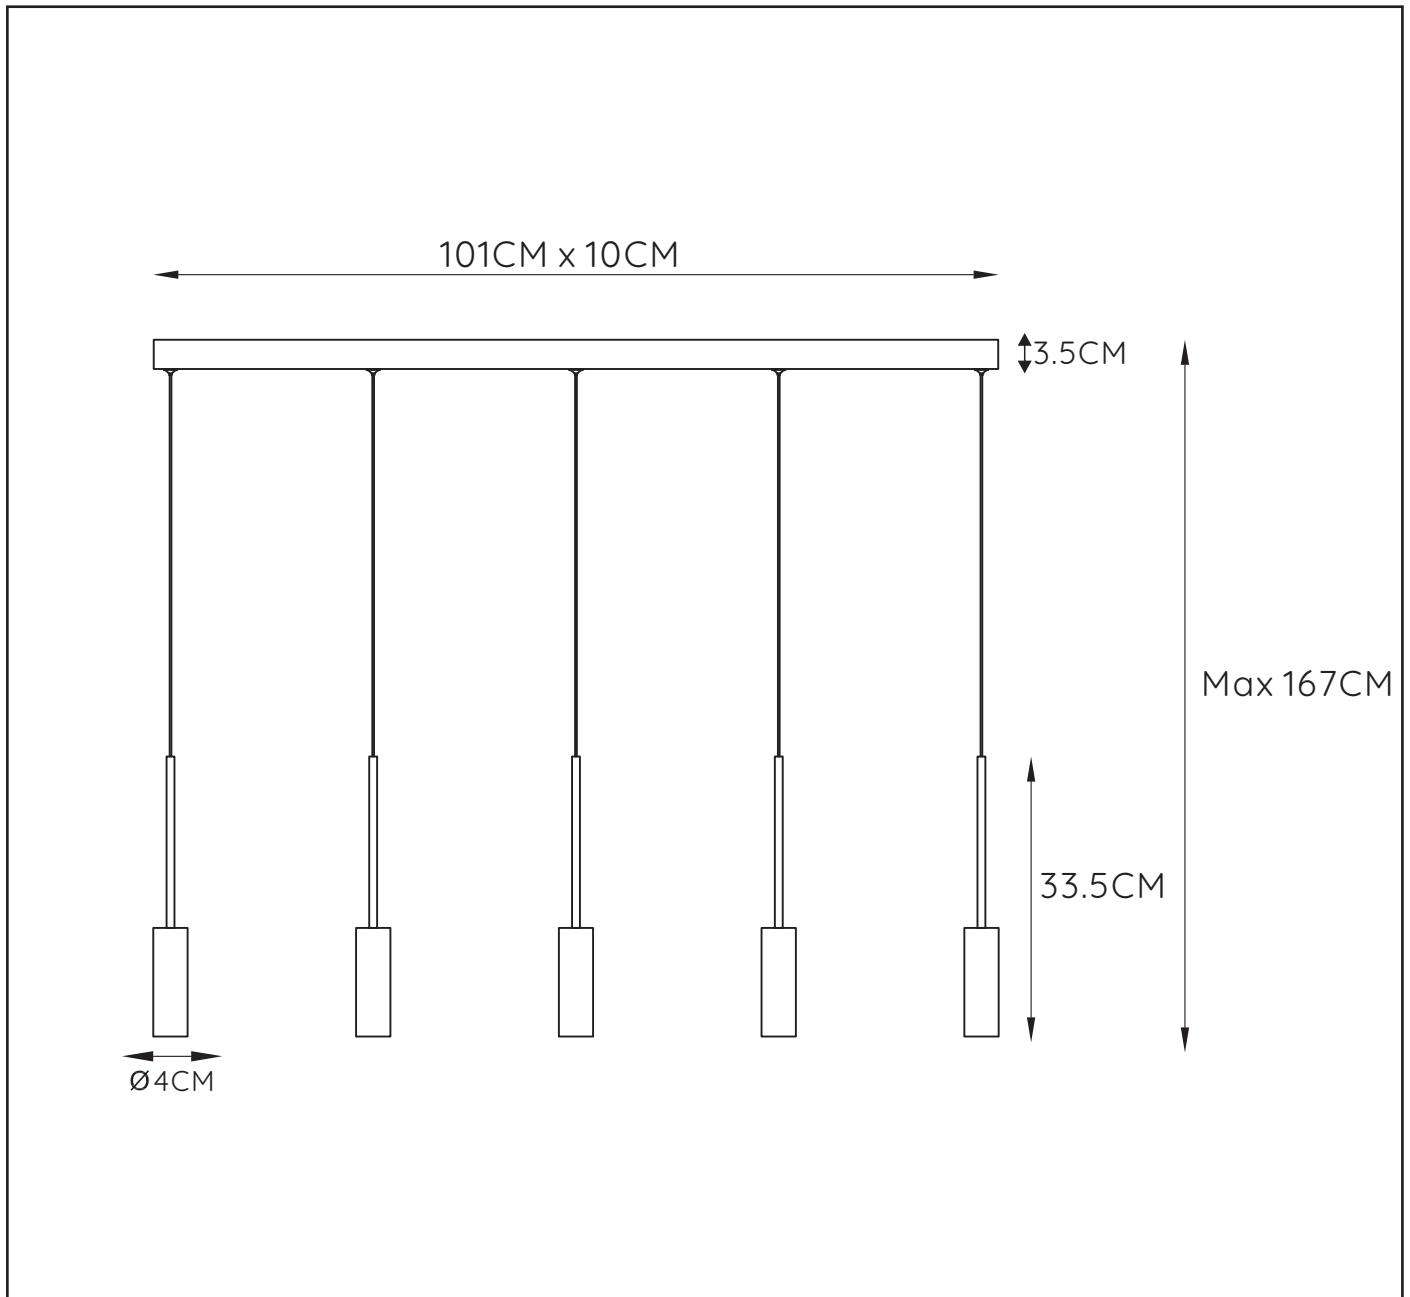

item number : 24401/35/30
EAN code : 5411212241870

TUBULE

General

Dimensions LxWxH : 101 cm x 10 cm x 167 cm
Height minimum : 37 cm
Height maximum : 167 cm
Dimensions shade LxWxH : 4 cm x 4 cm x 33.5 cm
Main material : Metal
Ceiling rose material : Metal
Color : Sanded Black
Style : Modern
Shape : Tubule
Weight : 3 kg
Warranty : 3 years

Product specifications

Dimmable : NO
Light direction : Around (Diffuse)
Adjustable in height : Adjustable In Height (Before Installation)
Directional : Yes, Downwards
Cable : Yes, Cable On Product
Cable length : 130 cm
Sensor : Without Sensor
Control : Light Switch Control
IP-Class : 20
Electric class : 2
Light source including : Yes
Lamp socket : LED
Light source number : 5
Power requirements : 220-240V~50Hz
Bulb type & maximum wattage : LED max.35W

For more specifications of this product please visit
www.lucide.be

LUCIDE

TECHNICAL DRAWING & DIMENSIONS

TUBULE

Item number : 24401/35/30

EAN code : 5411212241870

For more specifications, dimensions please visit

www.lucide.com

LUCIDE

INSTALLATION DRAWING SPECIFICATIONS

Dit product bevat een lichtbron van energie-efficiëntieklasse G

Ce produit contient une source lumineuse de classe énergétique G

This product contains a light source of energy efficiency class G