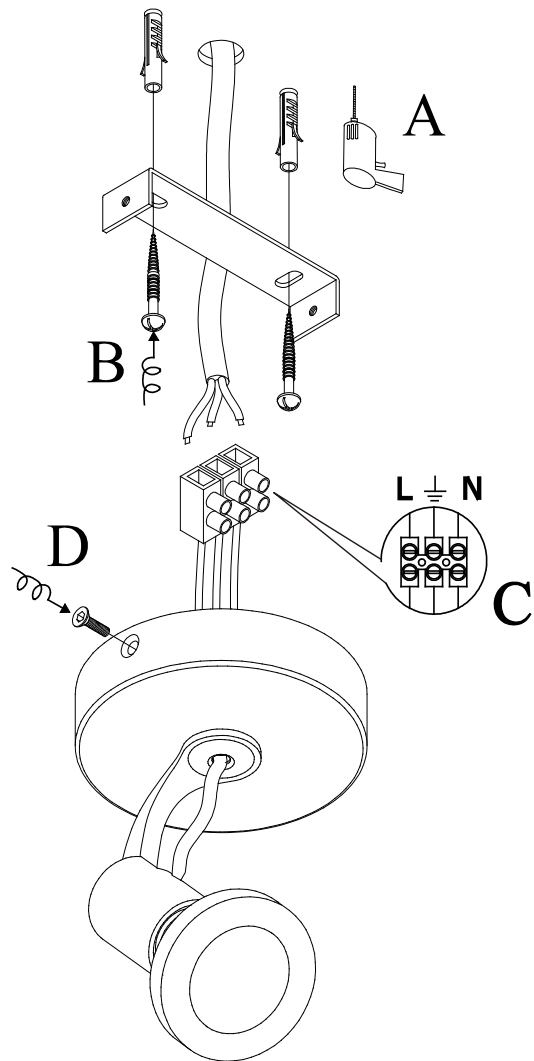

Item number: 23956/05/30
23956/05/31

Technical details

Materials used:	Aluminium
Color:	Black/White
Dimmable and how is fixture dimmable	Yes
Size:	Height: 12.5cm
	Length: 9cm
	Width: 9cm
	Net weight: 0.3kg
Power requirements:	220-240V~50Hz
Bulb type and maximum wattage:	GU10 Max. 5W LED
Number of bulbs:	1xGU10
IP degree:	IP20