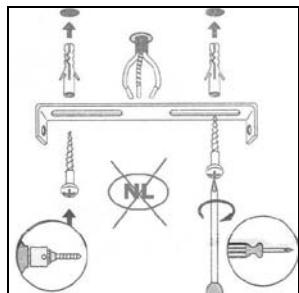

Item number: 23956/05/30
23956/05/31

Technical details

Materials used:	Aluminium
Color:	Black/White
Dimmable and how is fixture dimmable	Yes
Size:	Height: 12.5cm
	Length: 9cm
	Width: 9cm
	Net weight: 0.3kg
Power requirements:	220-240V~50Hz
Bulb type and maximum wattage:	GU10 Max. 5W LED
Number of bulbs:	1xGU10
IP degree:	IP20