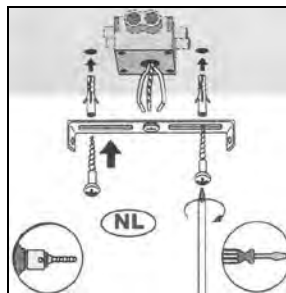

Item number: 23956/05/30
23956/05/31

Technical details

Materials used:	Aluminium
Color:	Black/White
Dimmable and how is fixture dimmable	Yes
Size:	Height: 12.5cm
	Length: 9cm
	Width: 9cm
	Net weight: 0.3kg
Power requirements:	220-240V~50Hz
Bulb type and maximum wattage:	GU10 Max. 5W LED
Number of bulbs:	1xGU10
IP degree:	IP20