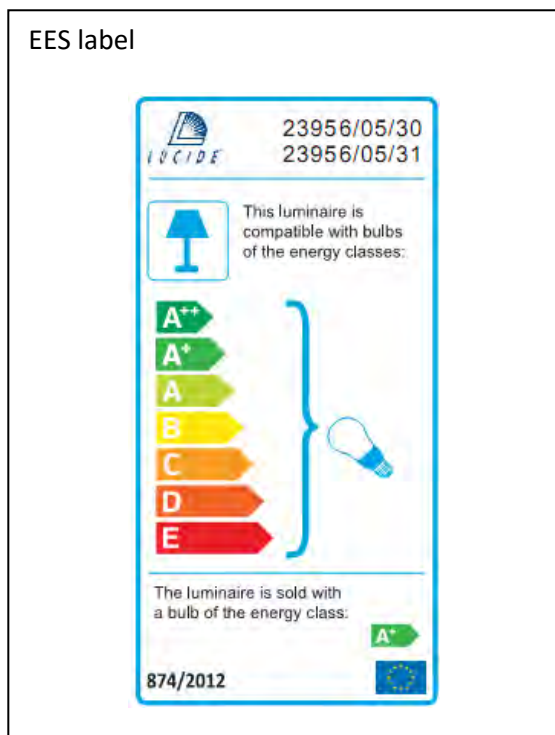

Exclusions pour la garantie : 1. Les pièces de verre cassées sur l'appareil ne seront remplacées que 14 jours à compter de l'achat par l'utilisateur final. 2. L'usure normale, la décoloration résultant d'une utilisation normale. 3. Les dégâts causés par des facteurs externes comme le feu, l'eau, une utilisation / installation ou maintenance incorrecte du produit.

Pour les réclamations de de garantie, le client doit remettre les appareils / pièces défectueuses et le ticket d'achat original.

Garantiebestimmungen:

Lucide NV garantiert für einen Zeitraum von 2 Jahren ab Kaufdatum und Kauf durch den Endkunden, dass das gelieferte Produkt frei von Material- und Herstellungsfehlern ist, sofern das Produkt gemäß der Bedienungsanleitung installiert und gewartet wird.

Von der Garantie ausgenommen: 1. Gebrochene Glasteile der Fassung werden nur innerhalb von 14 Tagen ab Kauf durch den Endkunden ersetzt. 2. Normaler Verschleiß, Verfärbungen aufgrund des normalen Gebrauchs. 3. Beschädigungen aufgrund externer Ursachen wie Feuer, Wasser, unsachgemäße Nutzung/ Installation oder Wartung des Produkts.

Kunden müssen das defekte Produkt/Teil und den Originalkaufbeleg einsenden, um Garantieansprüche geltend zu machen.

Other languages of the manual and further explanations can be found on our website.