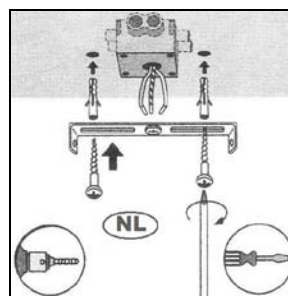

#### Technical details

Materials used:	Aluminium
Color:	Black / White
Dimmable and how is fixture dimmable	Yes
Size:	Height: 18.5cm
	Length: 30cm
	Width: 9cm
	Net weight: 0.85kg
Power requirements:	220-240V~50Hz
Bulb type and maximum wattage:	AR111 Max. 12W LED
Number of bulbs:	2xAR111
IP degree:	IP20