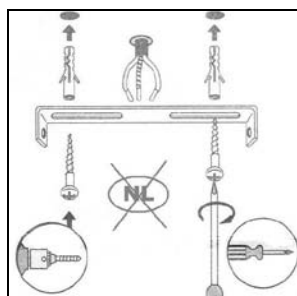

#### Technical details

Materials used:	Aluminium
Color:	Black / White
Dimmable and how is fixture dimmable	Yes
Size:	Height: 18.5cm
	Length: 30cm
	Width: 9cm
	Net weight: 0.85kg
Power requirements:	220-240V~50Hz
Bulb type and maximum wattage:	AR111 Max. 12W LED
Number of bulbs:	2xAR111
IP degree:	IP20