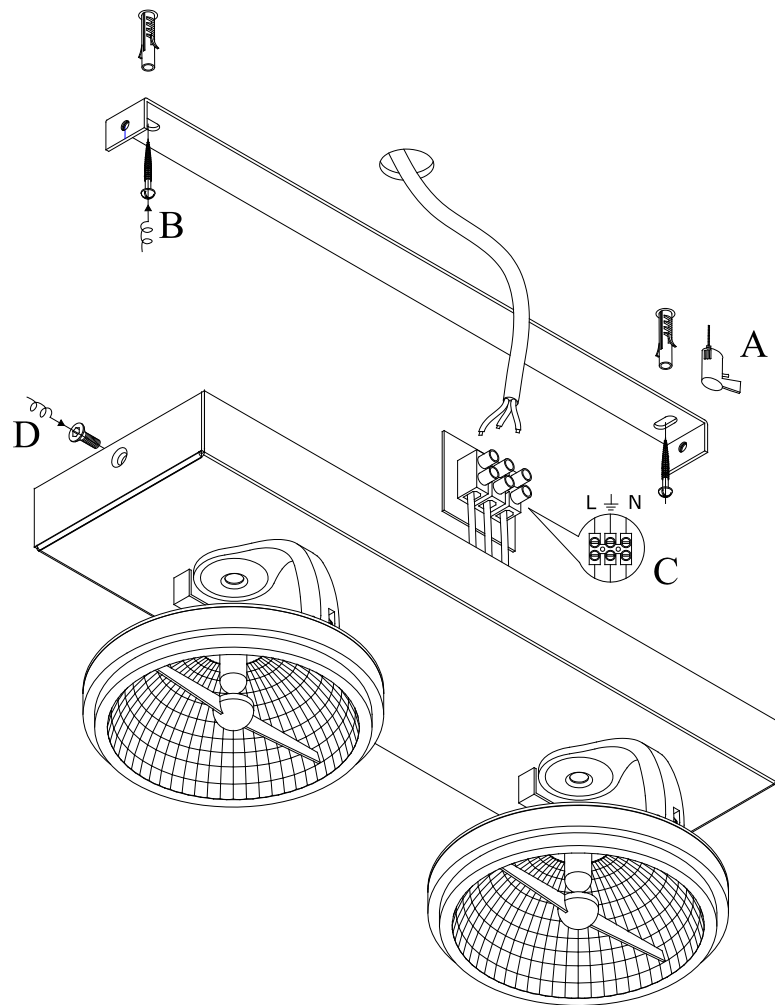

Item number: 23955/22/30  
23955/22/31

#### Technical details

Materials used:	Aluminium
Color:	Black / White
Dimmable and how is fixture dimmable	Yes
Size:	Height: 18.5cm
	Length: 30cm
	Width: 9cm
	Net weight: 0.85kg
Power requirements:	220-240V~50Hz
Bulb type and maximum wattage:	AR111 Max. 12W LED
Number of bulbs:	2xAR111
IP degree:	IP20