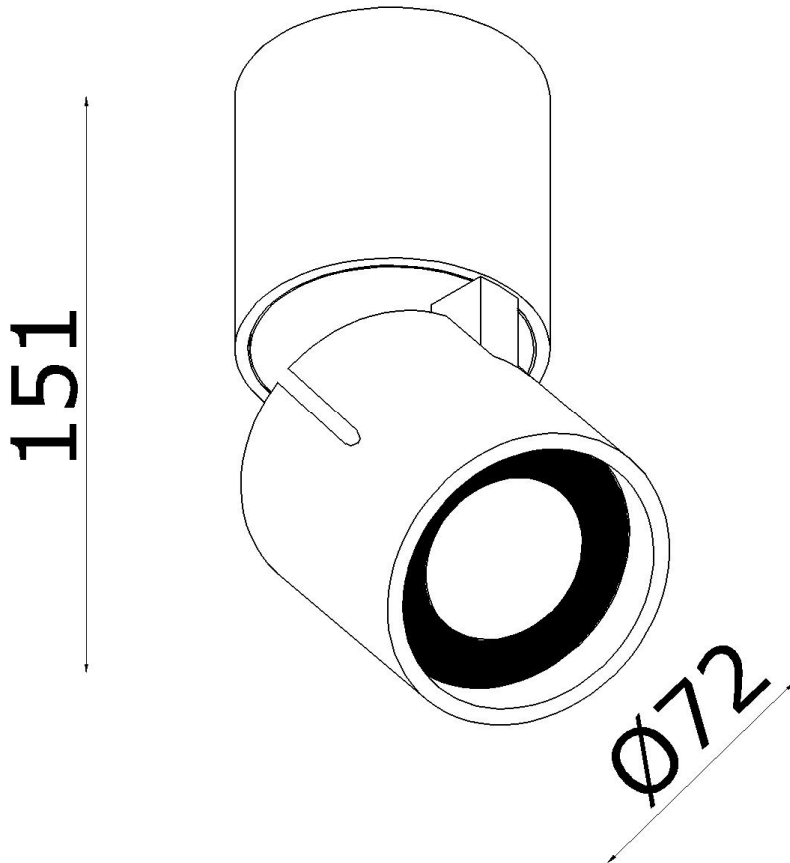

Line drawing of the item (with outline dimensions)

Item number:  
23951/07/31

Installation drawing (the same as it in its instruction manual)

23951/07/31

### Technical details

materials used:	aluminum
color:	white
dimmable and how is the fixture dimmable:	Yes, traic dimmable
size:	Height: Length: Width: Net Weight:
	151 72 0.86
power requirements:	220-240V
bulb type and maximum Wattage:	sharp led 7W
number of bulbs:	1
IP degree:	IP20