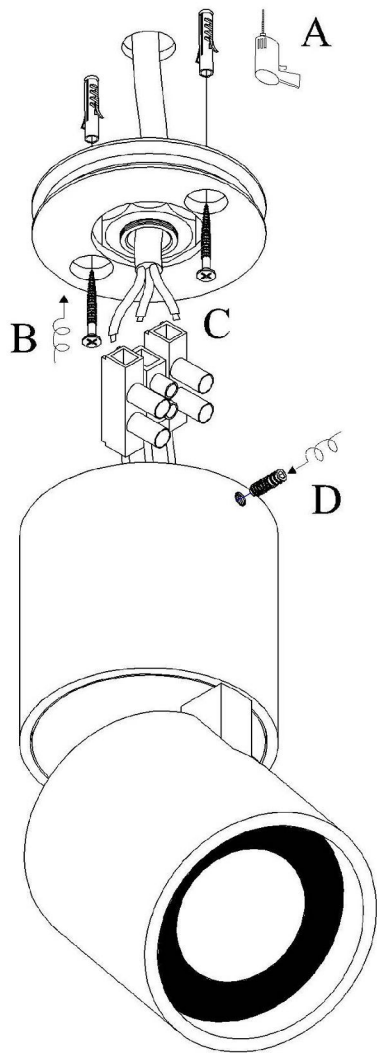

Line drawing of the item (with outline dimensions)

Item number:  
23951/07/31

Installation drawing (the same as it in its instruction manual)

23951/07/31

### Technical details

materials used:	aluminum
color:	white
dimmable and how is the fixture dimmable:	Yes, traic dimmable
size:	Height: Length: Width: Net Weight:
	151 72 0.86
power requirements:	220-240V
bulb type and maximum Wattage:	sharp led 7W
number of bulbs:	1
IP degree:	IP20