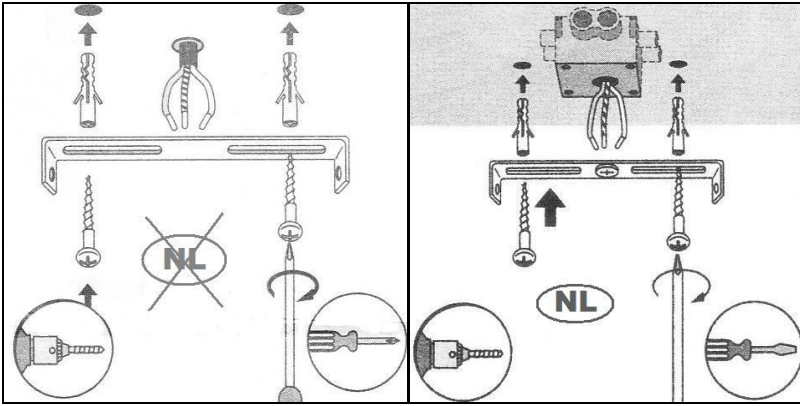

Line drawing of the item (with outline dimensions)

Item number:  
23951/07/31

Installation drawing (the same as it in its instruction manual)

23951/07/31

### Technical details

materials used:	aluminum
color:	white
dimmable and how is the fixture dimmable:	Yes, traic dimmable
size:	Height: Length: Width: Net Weight:
	151 72 0.86
power requirements:	220-240V
bulb type and maximum Wattage:	sharp led 7W
number of bulbs:	1
IP degree:	IP20