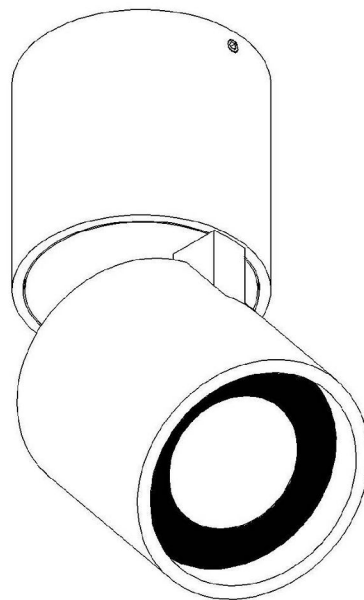

Line drawing of the item (with outline dimensions)

Item number:  
23951/07/31

Installation drawing (the same as it in its instruction manual)

23951/07/31

### Technical details

materials used:	aluminum
color:	white
dimmable and how is the fixture dimmable:	Yes, traic dimmable
size:	Height: Length: Width: Net Weight:
	151 72 0.86
power requirements:	220-240V
bulb type and maximum Wattage:	sharp led 7W
number of bulbs:	1
IP degree:	IP20