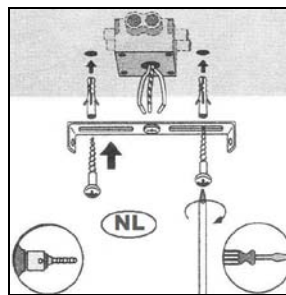

Item number: 23259/07/31

Technical details

Materials used:	Aluminium
Color:	White
Dimmable and how is fixture dimmable	Yes
Size:	Height: 64cm
	Length: 8cm
	Width: 7cm
	Net weight: 0.7kg
Power requirements:	220-240V~50Hz
Bulb type and maximum wattage:	LED, 7.5W
Number of bulbs:	1x7.5W LED STRIP
IP degree:	IP54