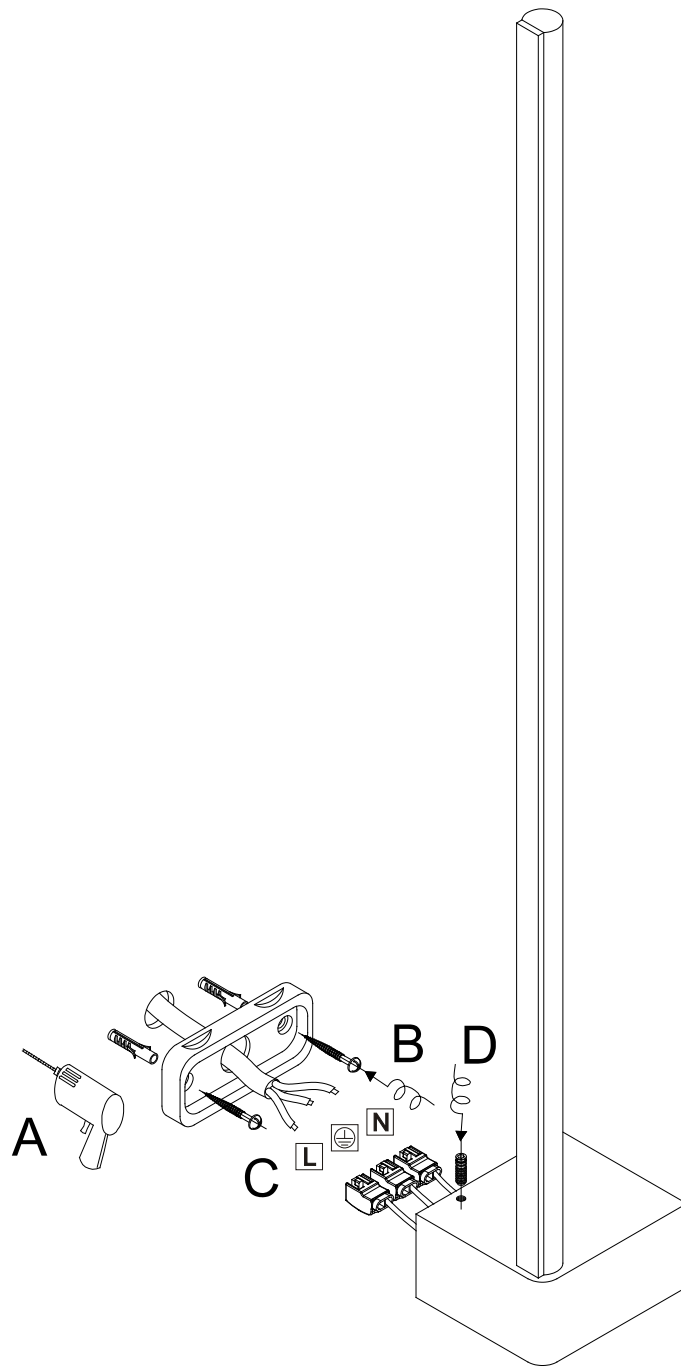

Item number: 23259/07/31

Technical details

Materials used:	Aluminium
Color:	White
Dimmable and how is fixture dimmable	Yes
Size:	Height: 64cm
	Length: 8cm
	Width: 7cm
	Net weight: 0.7kg
Power requirements:	220-240V~50Hz
Bulb type and maximum wattage:	LED, 7.5W
Number of bulbs:	1x7.5W LED STRIP
IP degree:	IP54