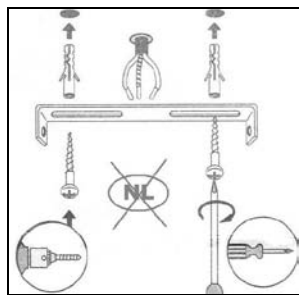

Item number: 23259/07/31

Technical details

Materials used:	Aluminium
Color:	White
Dimmable and how is fixture dimmable	Yes
Size:	Height: 64cm
	Length: 8cm
	Width: 7cm
	Net weight: 0.7kg
Power requirements:	220-240V~50Hz
Bulb type and maximum wattage:	LED, 7.5W
Number of bulbs:	1x7.5W LED STRIP
IP degree:	IP54