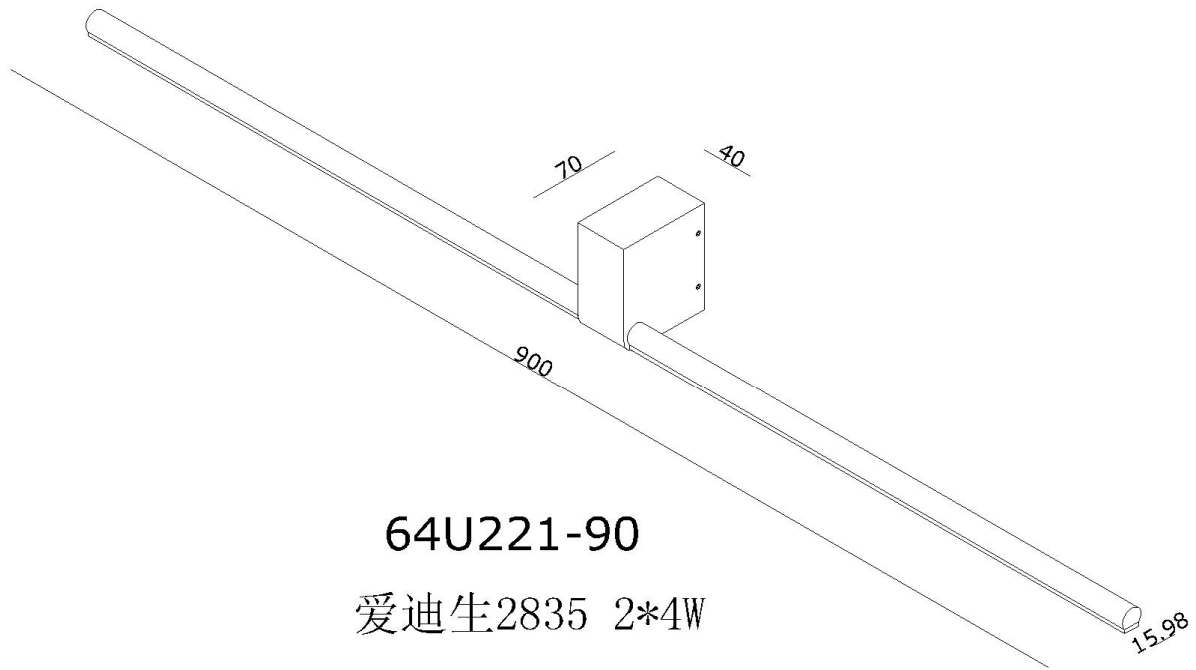

Line drawing of the item (with outline dimensions)

Item number: 23257/08/31

Installation drawing (the same as it in its instruction manual)

### Technical details

materials used:	Aluminum
color:	White
dimmable and how is the fixture dimmable:	
size:	Height: 70mm Length: 90mm Width: 40mm Net Weight: 0.8kg
power requirements:	220-240V/50-60Hz
bulb type and maximum Wattage:	EdisonLED 2*4W
number of bulbs:	2
IP degree:	IP54