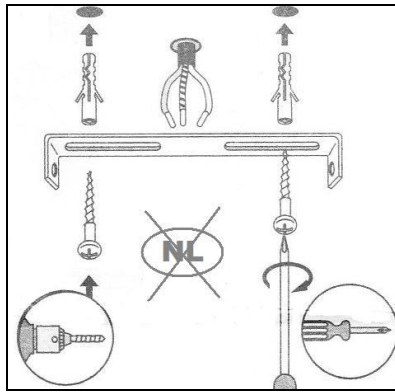

Line drawing of the item (with outline dimensions)

Item number: 23257/08/31

Installation drawing (the same as it in its instruction manual)

### Technical details

materials used:	Aluminum
color:	White
dimmable and how is the fixture dimmable:	
size:	Height: 70mm Length: 90mm Width: 40mm Net Weight: 0.8kg
power requirements:	220-240V/50-60Hz
bulb type and maximum Wattage:	EdisonLED 2*4W
number of bulbs:	2
IP degree:	IP54