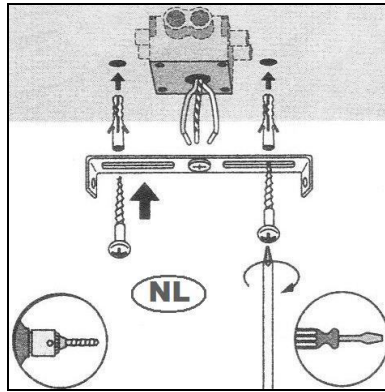

Line drawing of the item (with outline dimensions)

Item number: 23257/08/31

Installation drawing (the same as it in its instruction manual)

### Technical details

materials used:	Aluminum
color:	White
dimmable and how is the fixture dimmable:	
size:	Height: 70mm Length: 90mm Width: 40mm Net Weight: 0.8kg
power requirements:	220-240V/50-60Hz
bulb type and maximum Wattage:	EdisonLED 2*4W
number of bulbs:	2
IP degree:	IP54