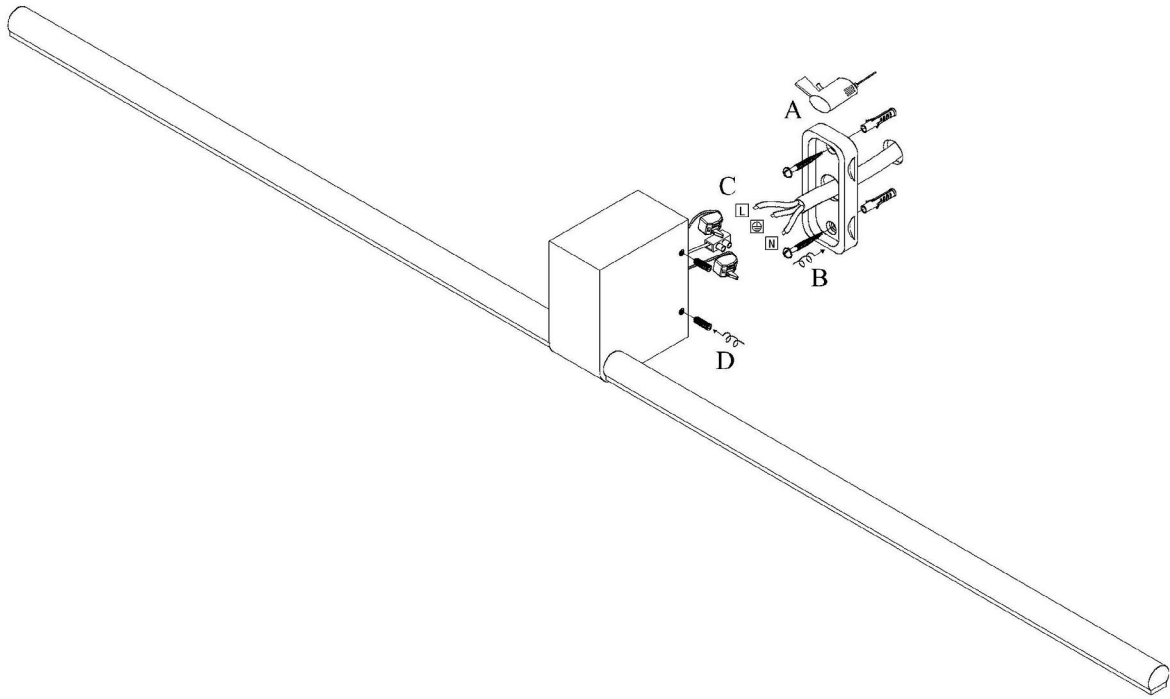

Line drawing of the item (with outline dimensions)

Item number: 23257/08/31

Installation drawing (the same as it in its instruction manual)

### Technical details

materials used:	Aluminum
color:	White
dimmable and how is the fixture dimmable:	
size:	Height: 70mm Length: 90mm Width: 40mm Net Weight: 0.8kg
power requirements:	220-240V/50-60Hz
bulb type and maximum Wattage:	EdisonLED 2*4W
number of bulbs:	2
IP degree:	IP54