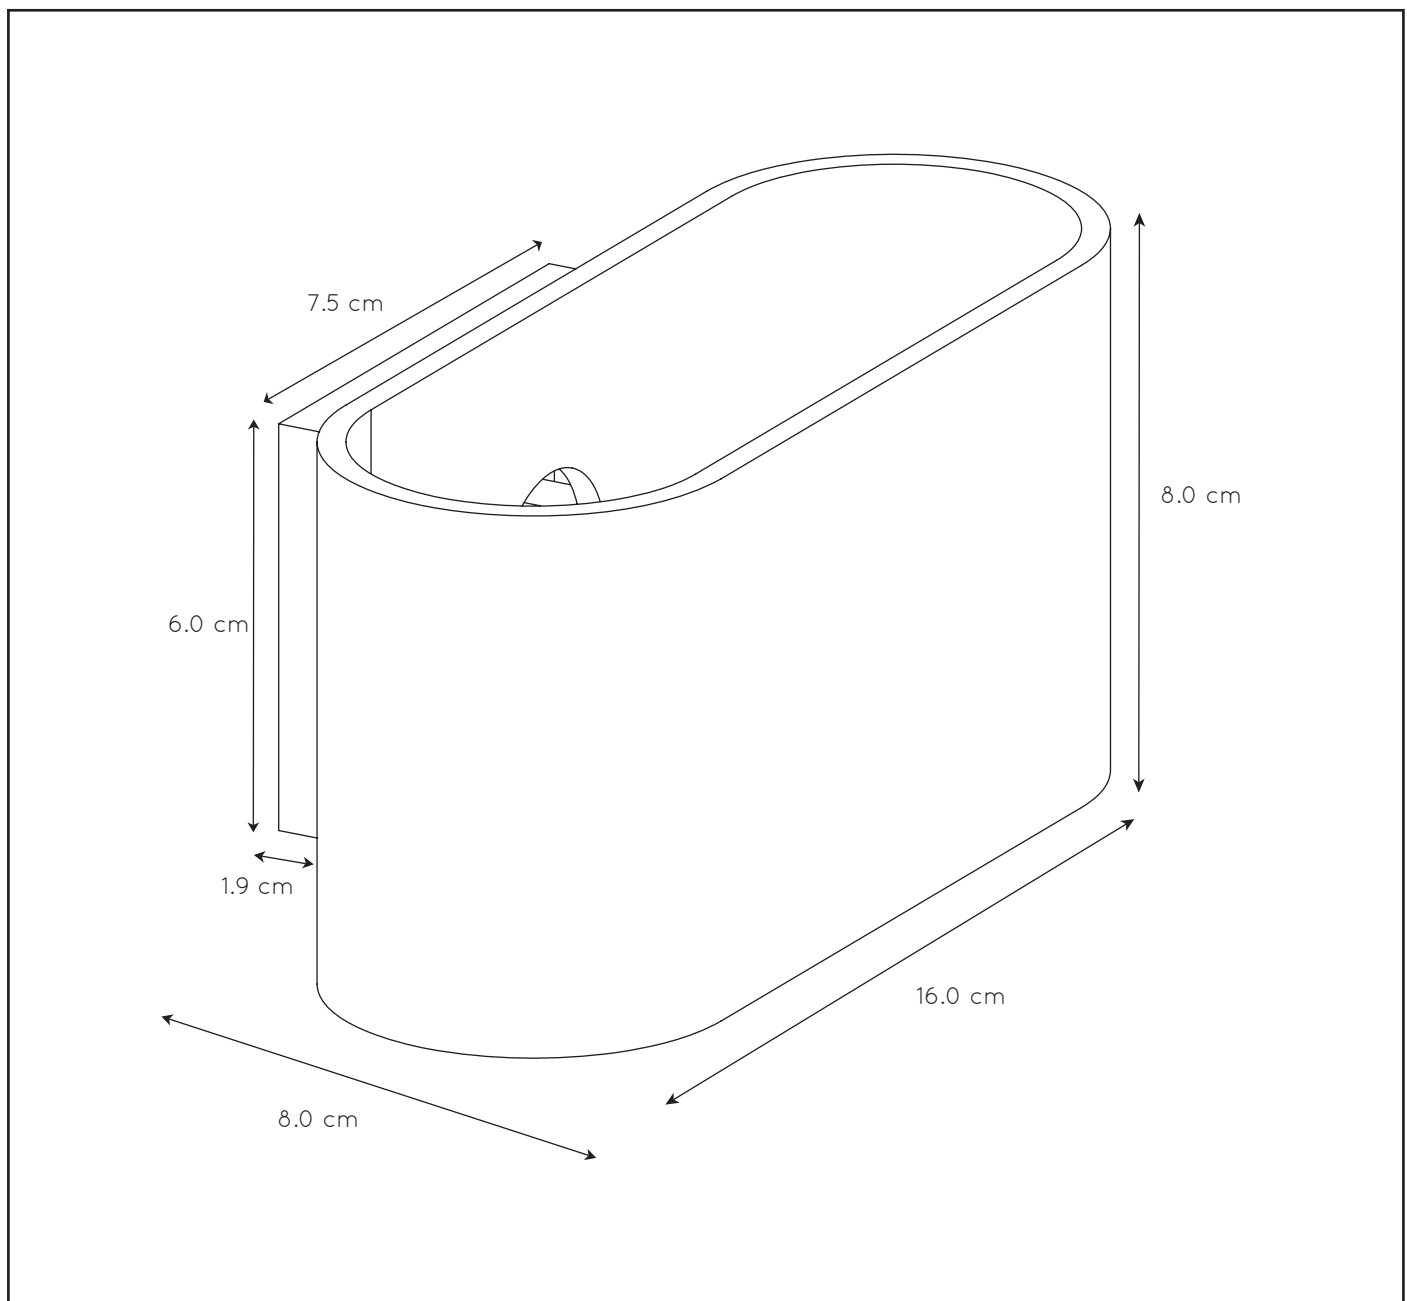

LUCIDE

GENERAL SPECIFICATIONS

**RECOMMENDED LUCIDE
LIGHT SOURCE**

49026/03/31

Light source dimmable : Yes

Light source incl. : No

General

Dimensions LxWxH : 16.0 cm x 8.0 cm x 8.0 cm

Height minimum : -

Height maximum : 8.0 cm

Dimensions shade LxWxH : 16.0 cm x 8.0 cm x 8.0 cm

Main material : Aluminium

Ceiling rose material : Metal

Color : Black , White

Style : Modern

Shape : Oval

Weight : 0.4 kg

Warranty : 2 years

Product specifications

Dimmable : Yes

Light direction : Uplight & Downlight

Adjustable in height : Not In Height Adjustable

Directional : Directional

Cable : No

EAN code : 5411212233691

For more specifications, dimensions please visit

www.lucide.com

LUCIDE

INSTALLATION DRAWING SPECIFICATIONS