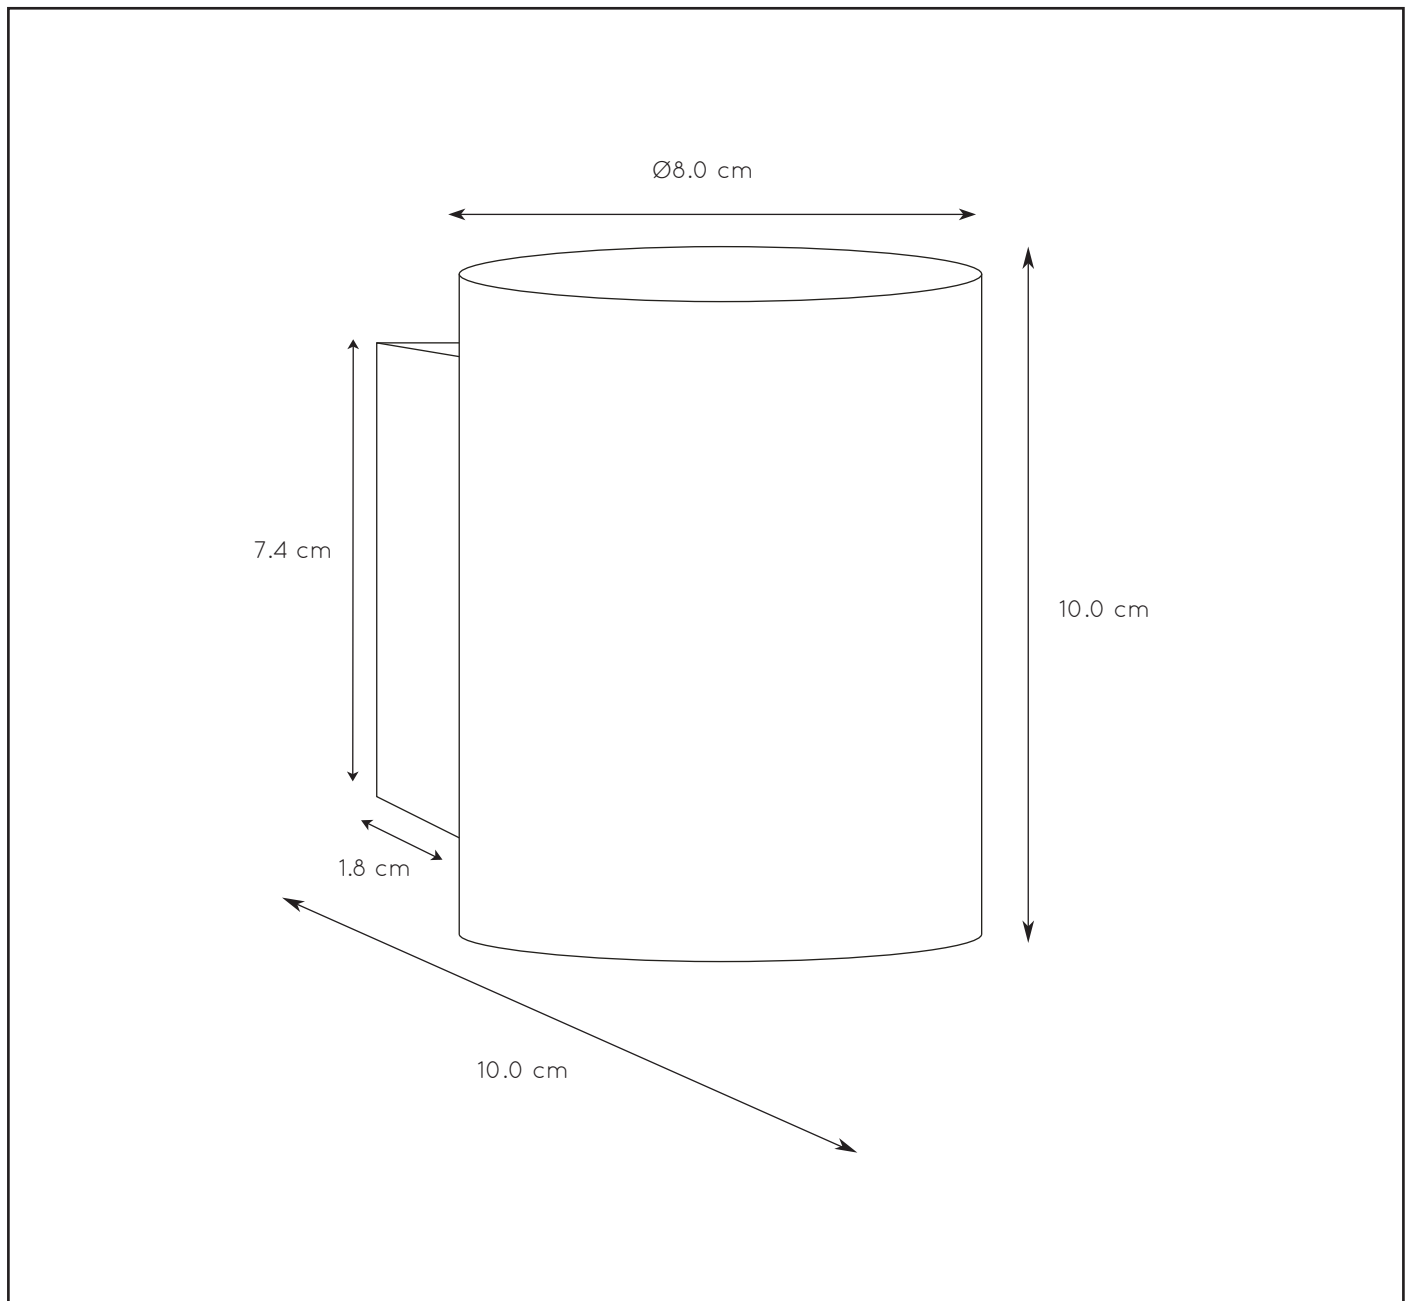

General

Dimensions LxWxH : 8.0 cm x 10.0 cm x 10.0 cm
Height minimum : -
Height maximum : 10.0 cm
Dimensions shade LxWxH : 8.0 cm x 8.0 cm x 10.0 cm
Main material : Aluminium
Ceiling rose material : Metal
Color : Black, White
Style : Modern
Shape : Round
Weight : 0.3 kg
Warranty : 2 years

Product specifications

Dimmable : Yes
Light direction : Uplight & Downlight
Adjustable in height : Not In Height Adjustable
Directional : Not Directional
Cable : No
Cable length :
Sensor : Without Sensor
Control : Light Switch Control
IP-Class : 20
Electric class : 1
Light source including ? : No
Lamp socket : G9
Light source number : 1
Power requirements : 220-240V-50Hz
Bulb type & maximum wattage : G9 max.42W

For more specifications of this product please visit
www.lucide.com

XERA

Item number : 23252/01/30

EAN code : 5411212233646

Item number : 23252/01/31

EAN code : 5411212233653

For more specifications, dimensions please visit