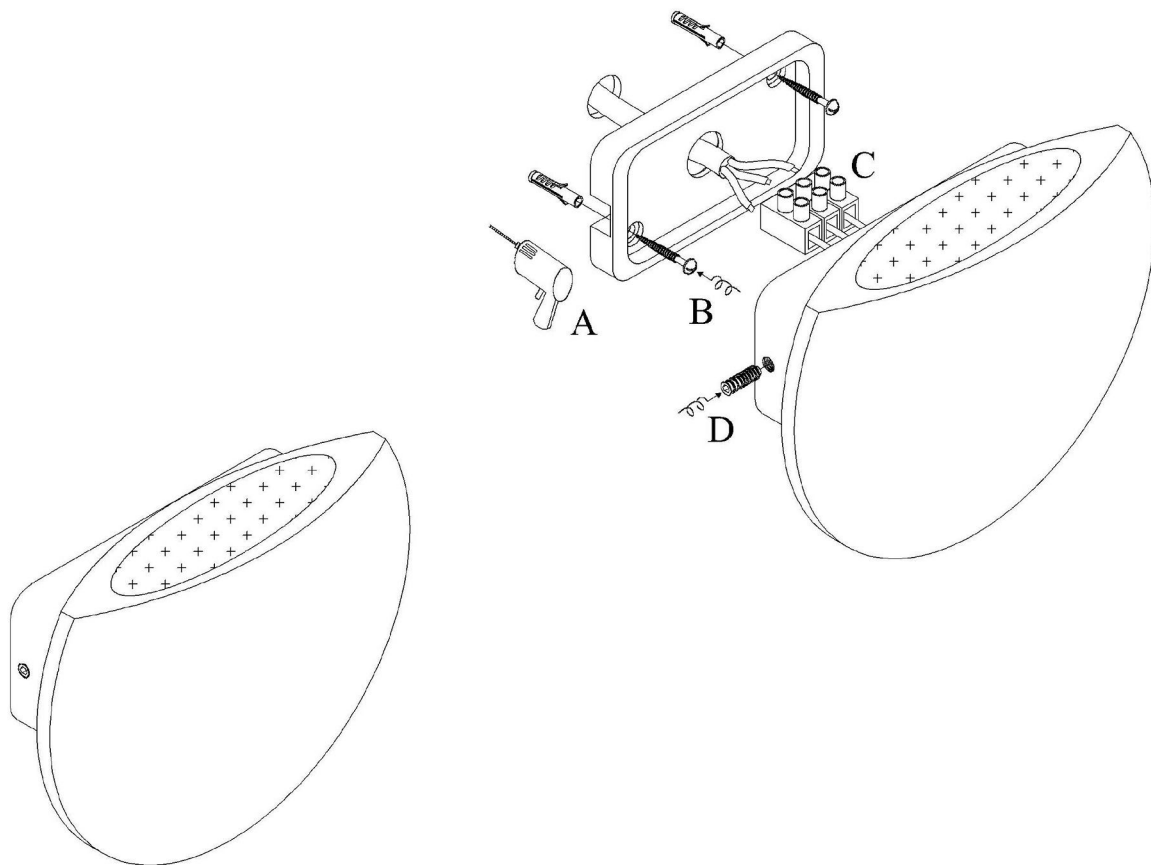

Line drawing of the item (with outline dimensions)

Item number:
23242/06/31

Installation drawing (the same as it in its instruction manual)

23242/06/31

Technical details

materials used:	aluminum
color:	white RAL9003
dimmable and how is the fixture dimmable:	No
size:	Height: 105 Length: 140 Width: 52 Net Weight: 1.04
power requirements:	100-240V
bulb type and maximum Wattage:	CITIZEN LED 6W
number of bulbs:	1
IP degree:	IP54