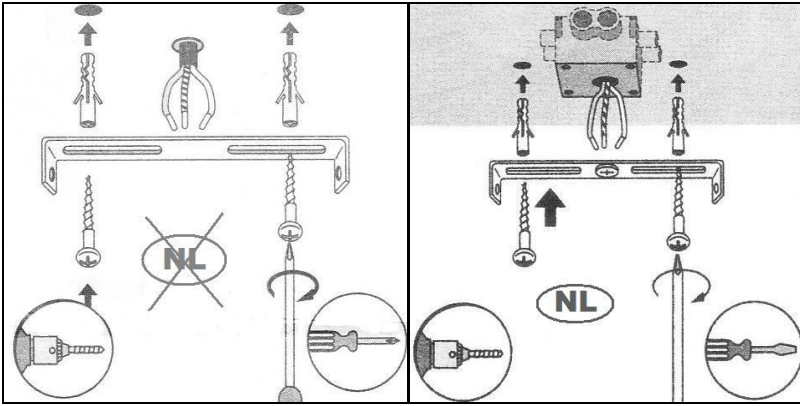

Line drawing of the item (with outline dimensions)

Item number:
23242/06/31

Installation drawing (the same as it in its instruction manual)

23242/06/31

Technical details

materials used:	aluminum
color:	white RAL9003
dimmable and how is the fixture dimmable:	No
size:	Height: 105 Length: 140 Width: 52 Net Weight: 1.04
power requirements:	100-240V
bulb type and maximum Wattage:	CITIZEN LED 6W
number of bulbs:	1
IP degree:	IP54