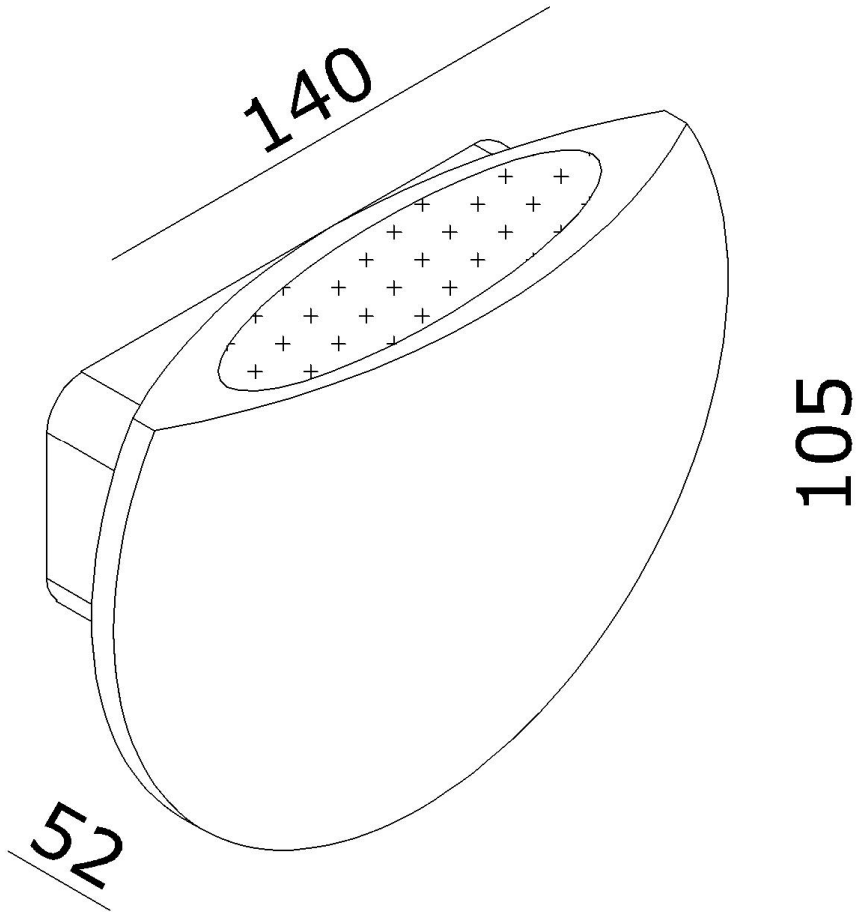

Line drawing of the item (with outline dimensions)

Item number:
23242/06/31

Installation drawing (the same as it in its instruction manual)

23242/06/31

Technical details

materials used:	aluminum
color:	white RAL9003
dimmable and how is the fixture dimmable:	No
size:	Height: 105 Length: 140 Width: 52 Net Weight: 1.04
power requirements:	100-240V
bulb type and maximum Wattage:	CITIZEN LED 6W
number of bulbs:	1
IP degree:	IP54