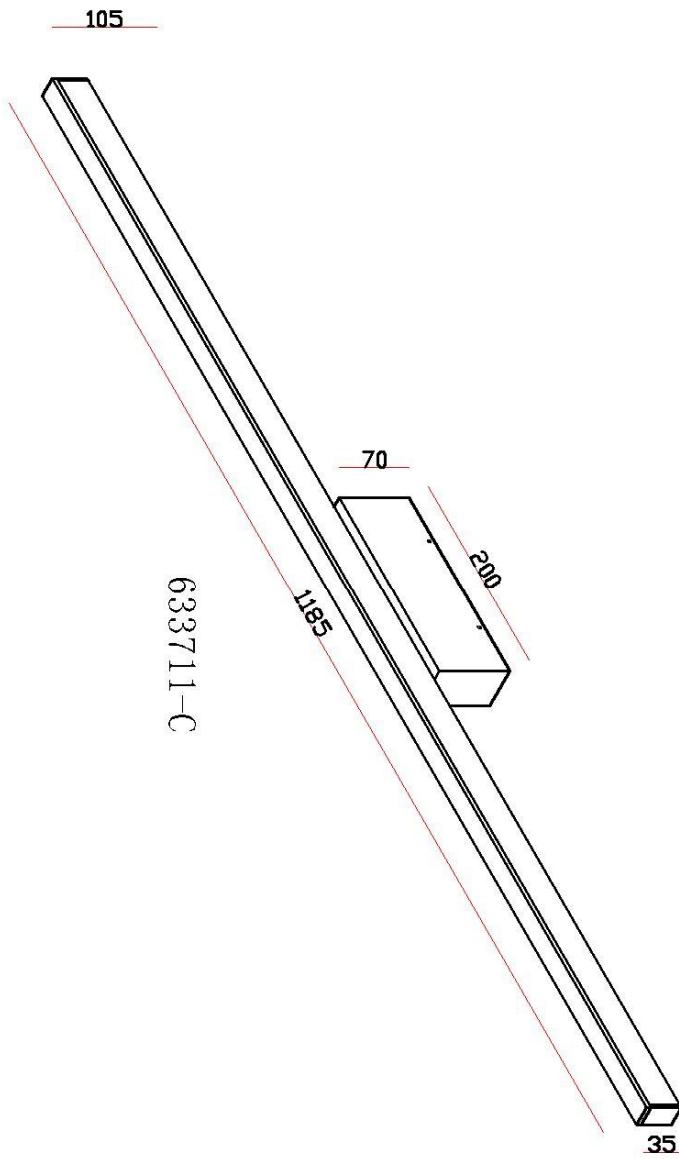

Line drawing of the item (with outline dimensions)

Item number:
23156/30/43

Installation drawing (the same as it in its instruction manual)

Technical details

materials used:	aluminum
color:	Matt coffee
dimmable and how is the fixture dimmable:	Yes, traic dimmable
size:	Height: 105mm Length: 1185mm Width: 200mm Net Weight: 0.72
power requirements:	230-240V
bulb type and maximum Wattage:	Samsung LED 30W
number of bulbs:	1
IP degree:	IP20