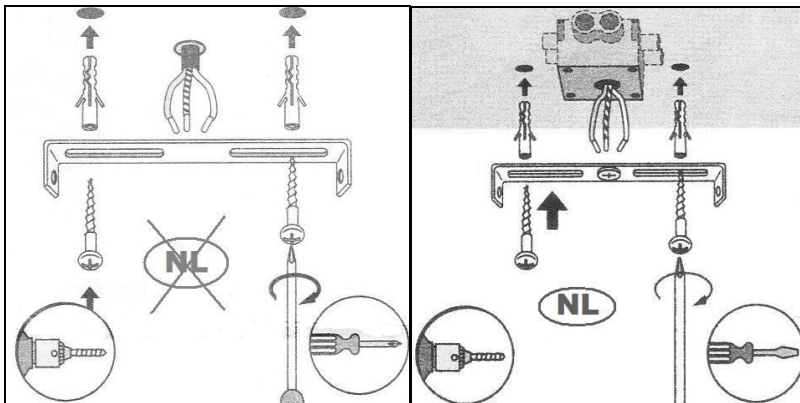

Line drawing of the item (with outline dimensions)

Item number:
23156/30/43

Installation drawing (the same as it in its instruction manual)

Technical details

materials used:	aluminum
color:	Matt coffee
dimmable and how is the fixture dimmable:	Yes, traic dimmable
size:	Height: 105mm Length: 1185mm Width: 200mm Net Weight: 0.72
power requirements:	230-240V
bulb type and maximum Wattage:	Samsung LED 30W
number of bulbs:	1
IP degree:	IP20