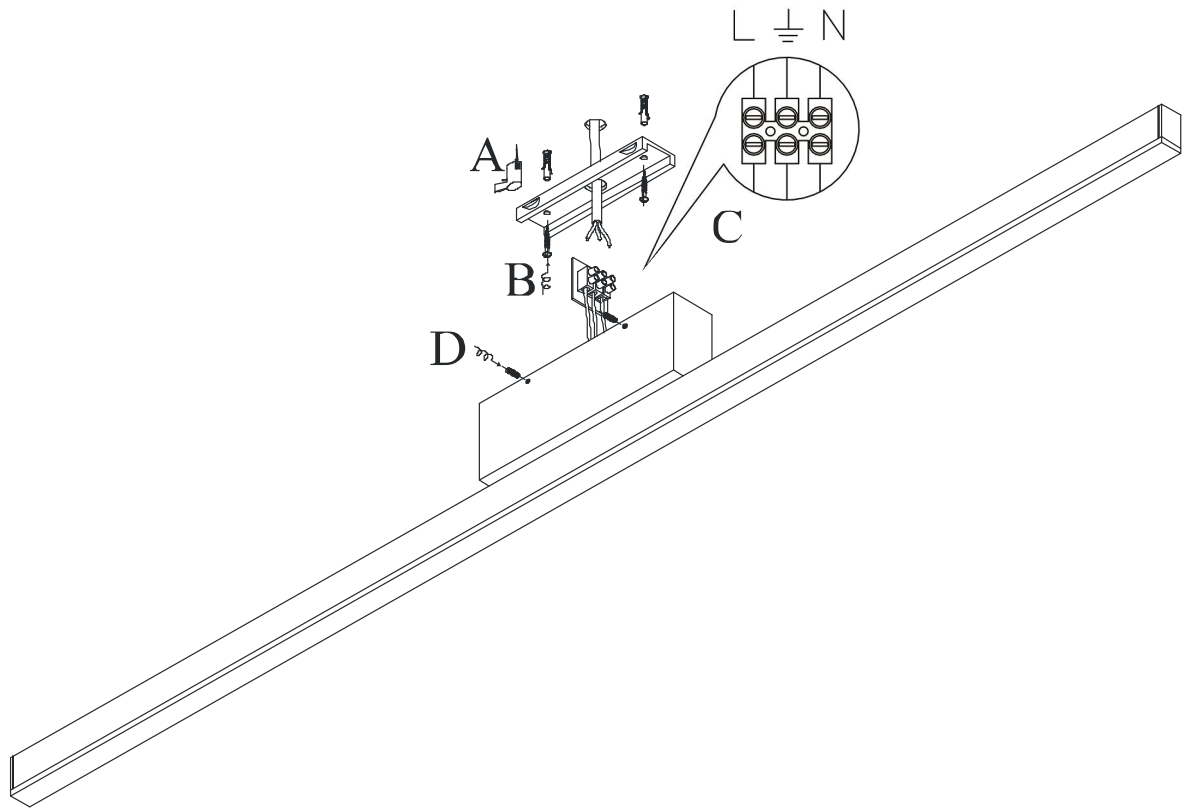

Line drawing of the item (with outline dimensions)

Item number:
23156/30/43

Installation drawing (the same as it in its instruction manual)

Technical details

materials used:	aluminum
color:	Matt coffee
dimmable and how is the fixture dimmable:	Yes, traic dimmable
size:	Height: 105mm Length: 1185mm Width: 200mm Net Weight: 0.72
power requirements:	230-240V
bulb type and maximum Wattage:	Samsung LED 30W
number of bulbs:	1
IP degree:	IP20